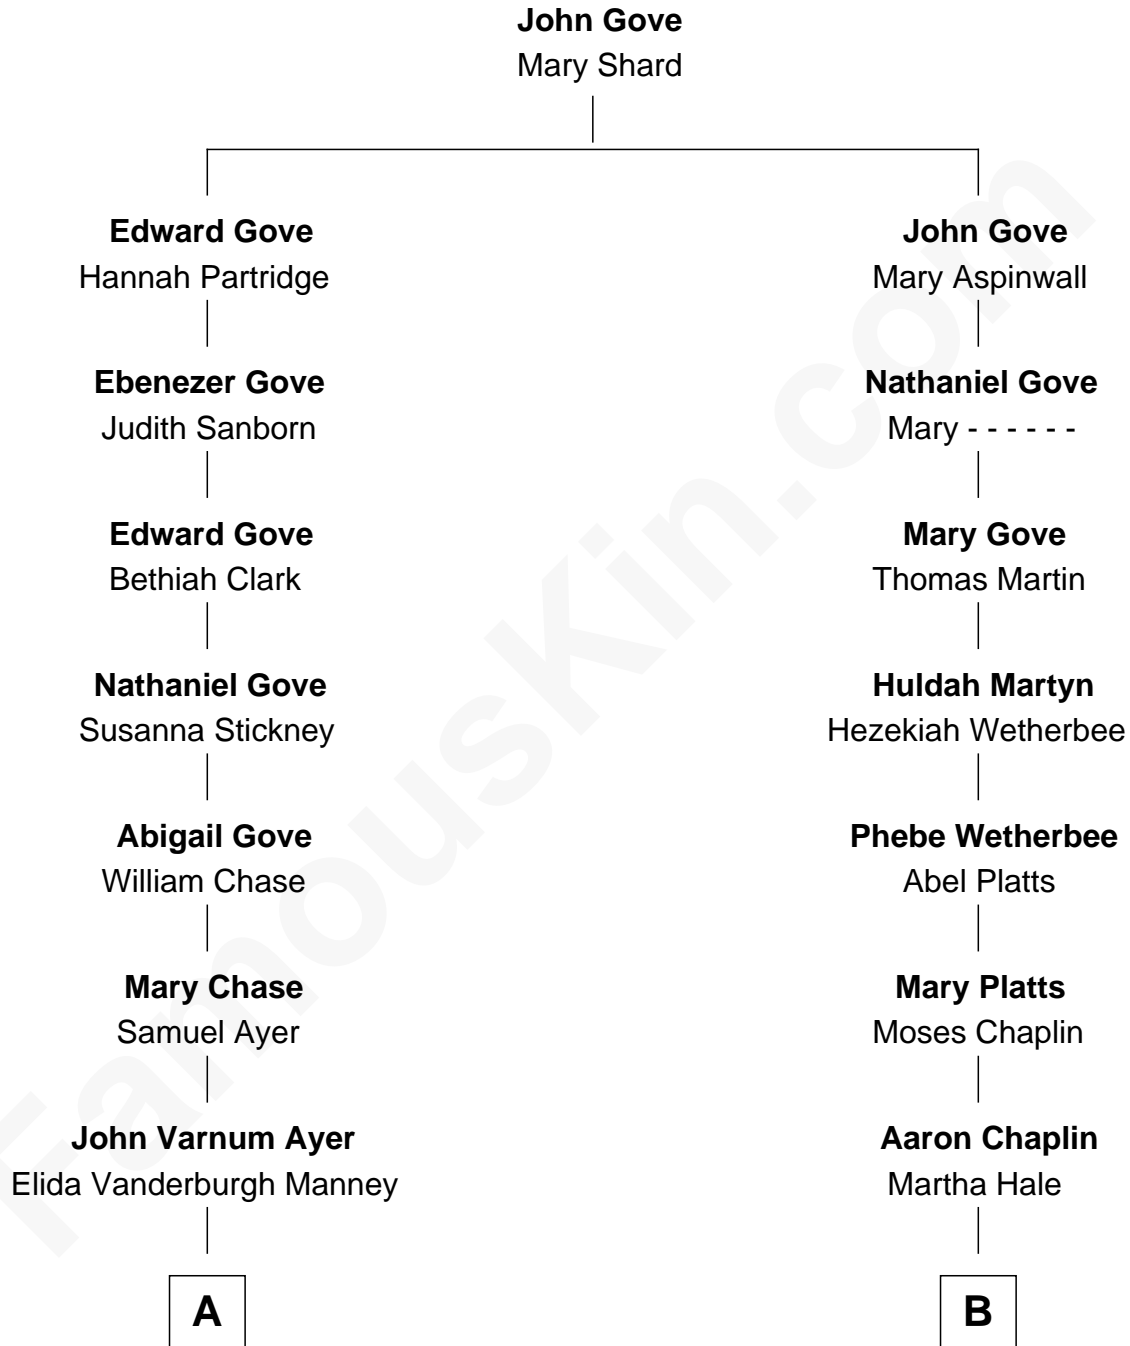

FamousKin.com Relationship Chart of

Gerald Ford

38th U.S. President

9th cousin 1 time removed of

Eugene Foss

45th Governor of Massachusetts

A

George Manney Ayer

Amy Gridley Butler

Adele Augusta Ayer

Levi Addison Gardner

Dorothy Ayer Gardner

Leslie Lynch King

Gerald Ford

38th U.S. President

B

Nancy Chaplin

Sylvester Campbell Noble

Marcia Cordelia Noble

George Edmund Foss

Eugene Foss

45th Governor of Massachusetts