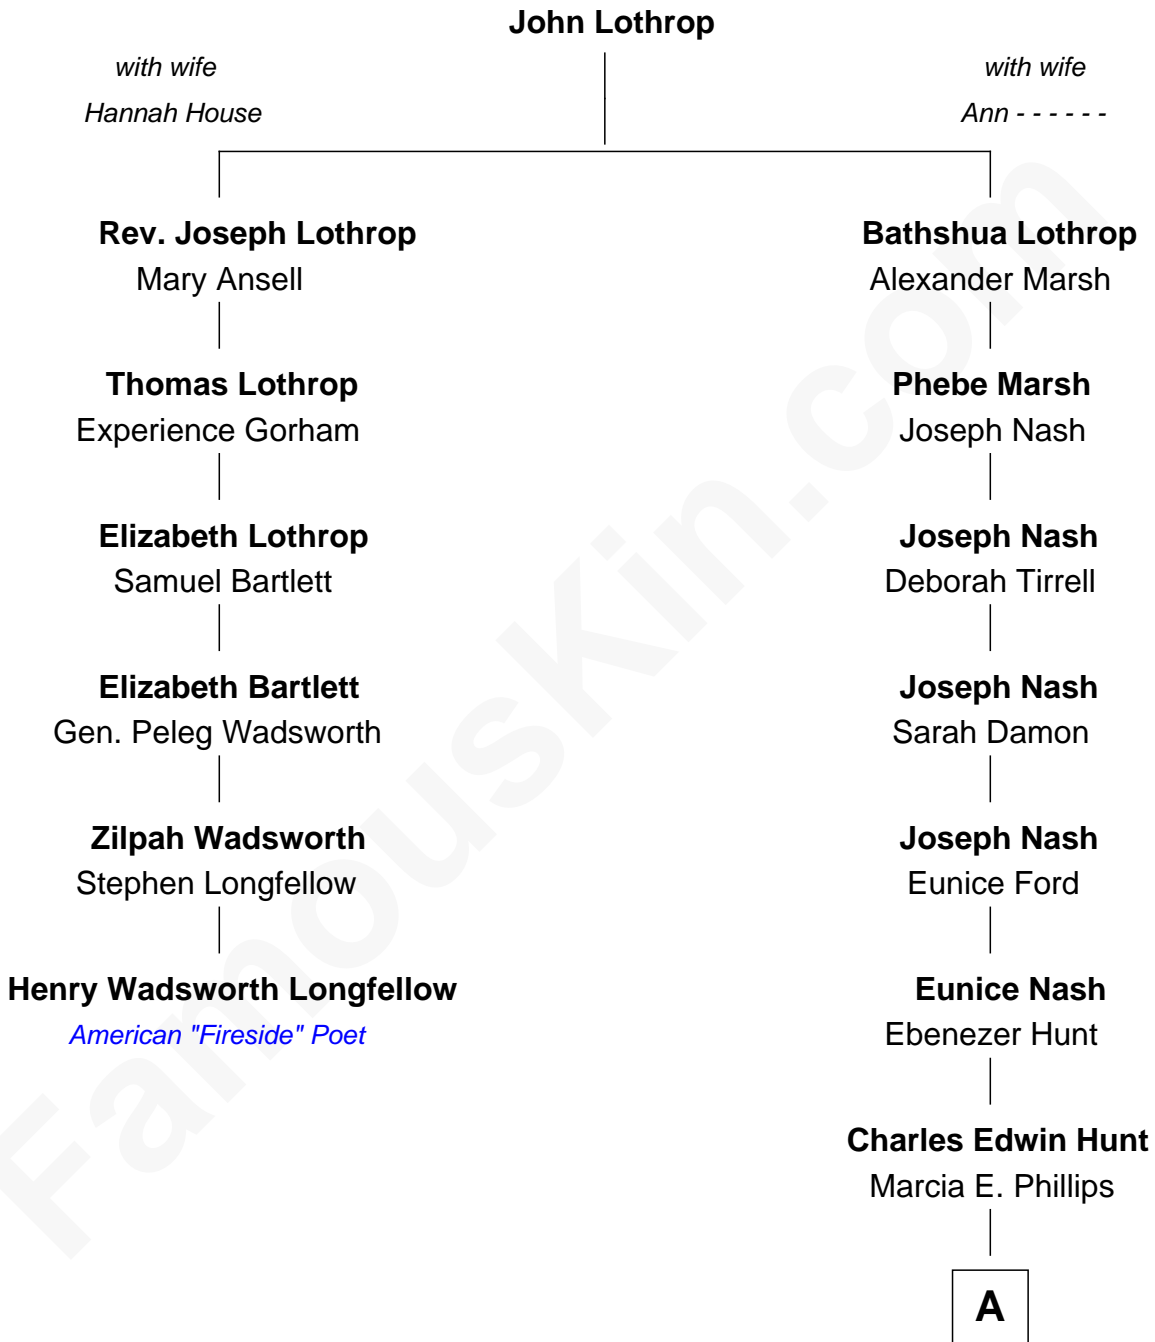

FamousKin.com
Relationship Chart of
Henry Wadsworth Longfellow
American "Fireside" Poet

5th cousin 5 times removed of

Linda Hunt
TV and Movie Actress

A

Charles Phillips Hunt

Ella Maria Read

Charles Edwin Hunt