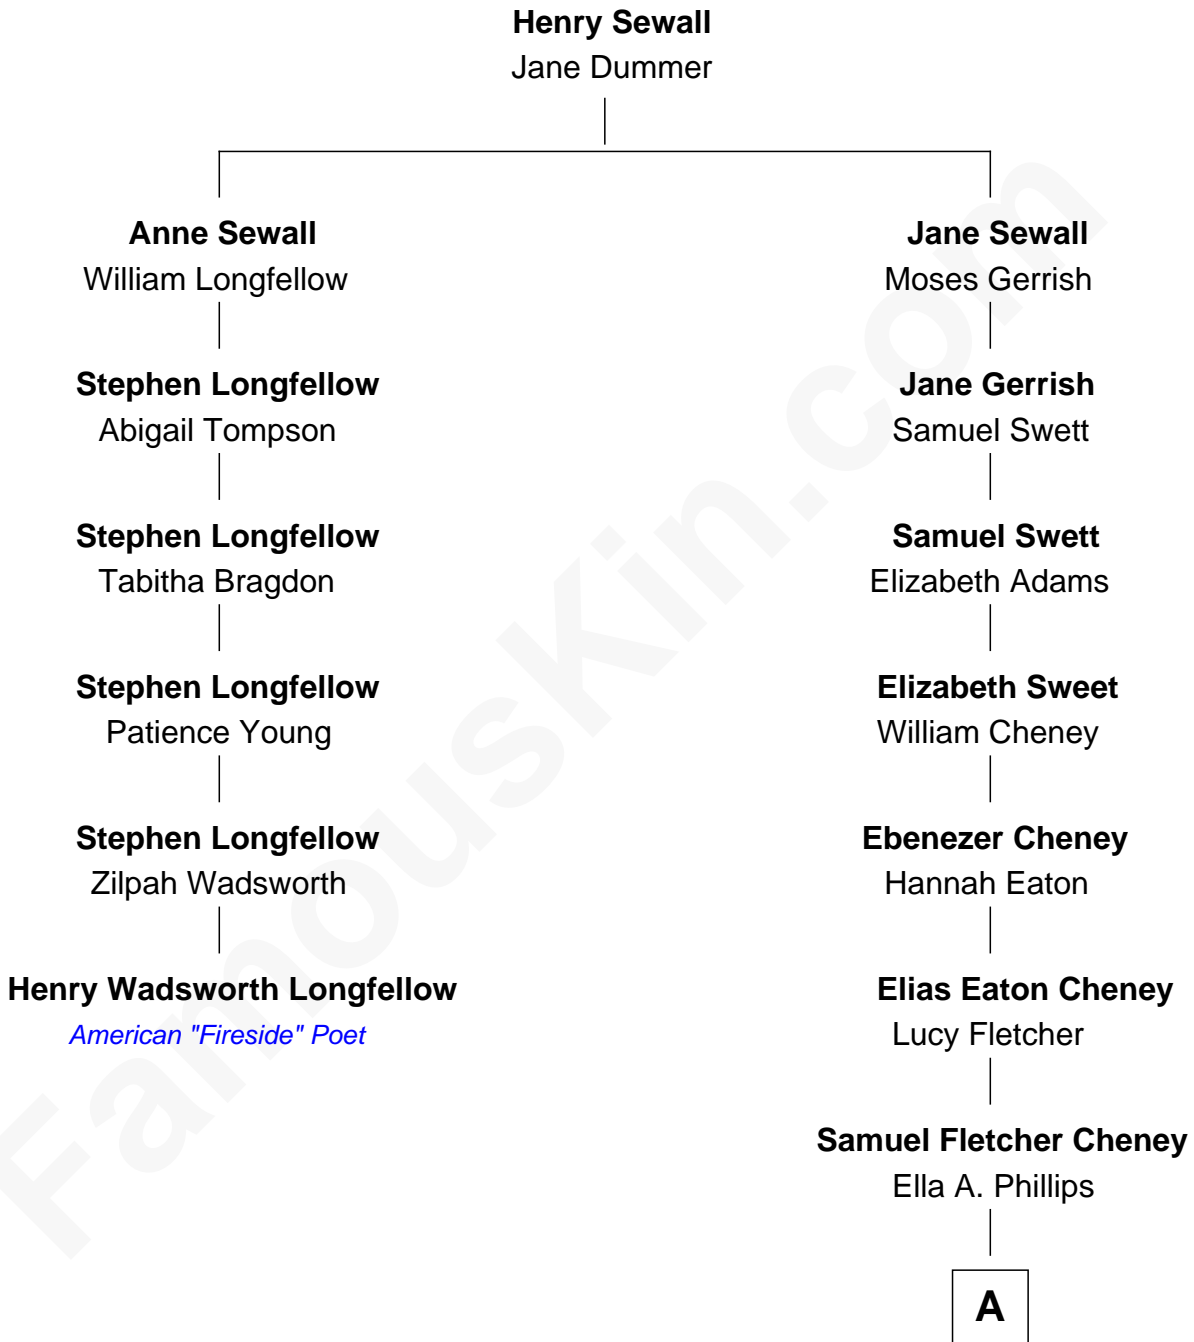

FamousKin.com

Relationship Chart of

Henry Wadsworth Longfellow

American "Fireside" Poet

5th cousin 4 times removed of

Dick Cheney

46th U.S. Vice-President

A

Thomas Herbert Cheney

Margaret E. Tyler

Richard Herbert Cheney

Marge Lorraine Dickey

Dick Cheney

46th U.S. Vice-President

FamousKin.com