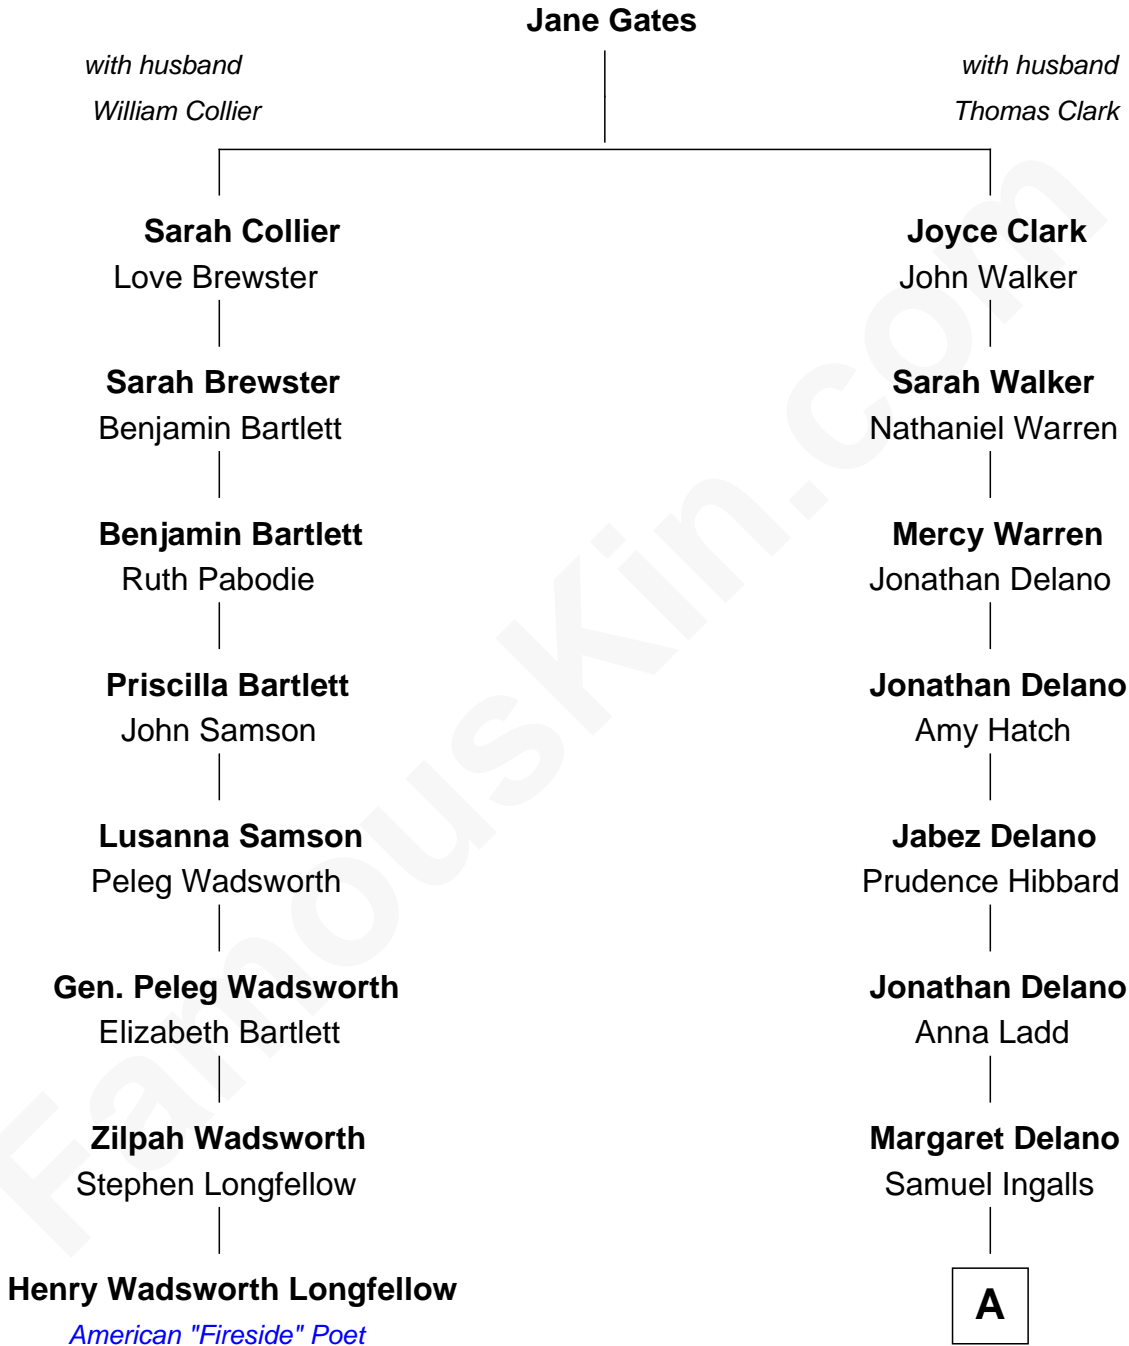

**FamousKin.com**  
**Relationship Chart of**  
**Henry Wadsworth Longfellow**  
*American "Fireside" Poet*

**7th cousin 2 times removed of**  
**Laura Ingalls-Wilder**  
*Author of Little House on the Prairie*

A

|  
**Lansford Whiting Ingalls**

Laura Louisa Colby

|  
**Charles Phillip Ingalls**

Caroline Lake Quiner

|  
**Laura Ingalls-Wilder**

*Author of Little House on the Prairie*

FamousKin.com