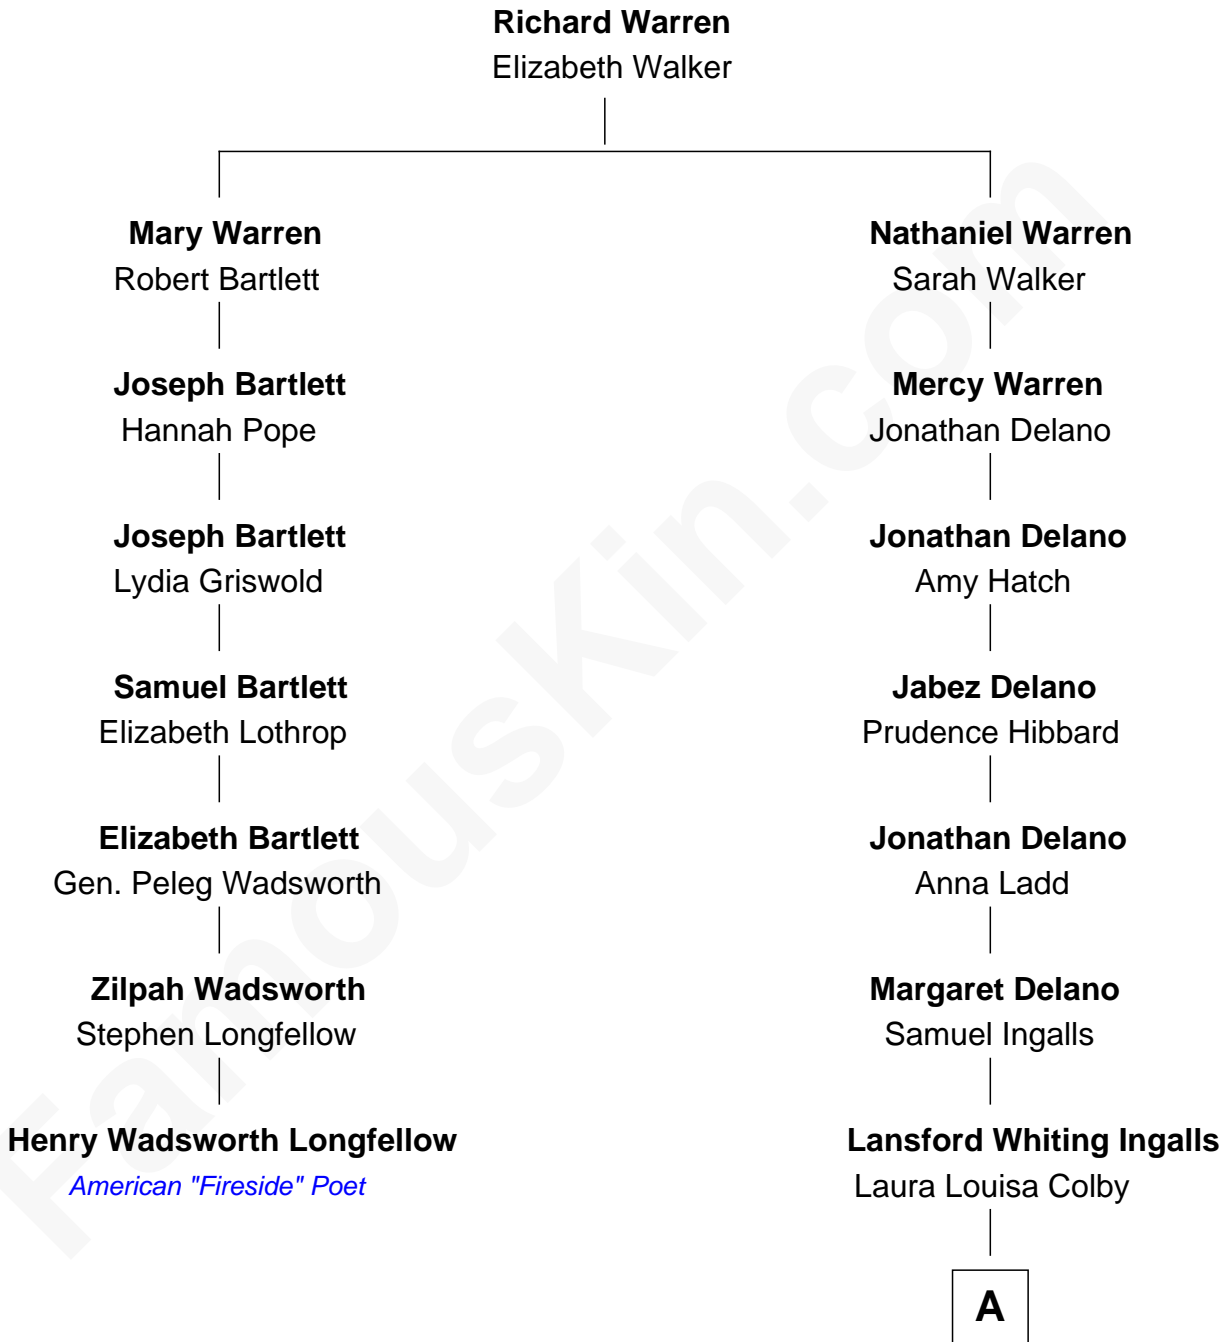

**FamousKin.com**  
**Relationship Chart of**  
**Henry Wadsworth Longfellow**  
*American "Fireside" Poet*

**6th cousin 2 times removed of**  
**Laura Ingalls-Wilder**  
*Author of Little House on the Prairie*

A

Charles Phillip Ingalls

Caroline Lake Quiner

Laura Ingalls-Wilder

*Author of Little House on the Prairie*

FamousKin.com