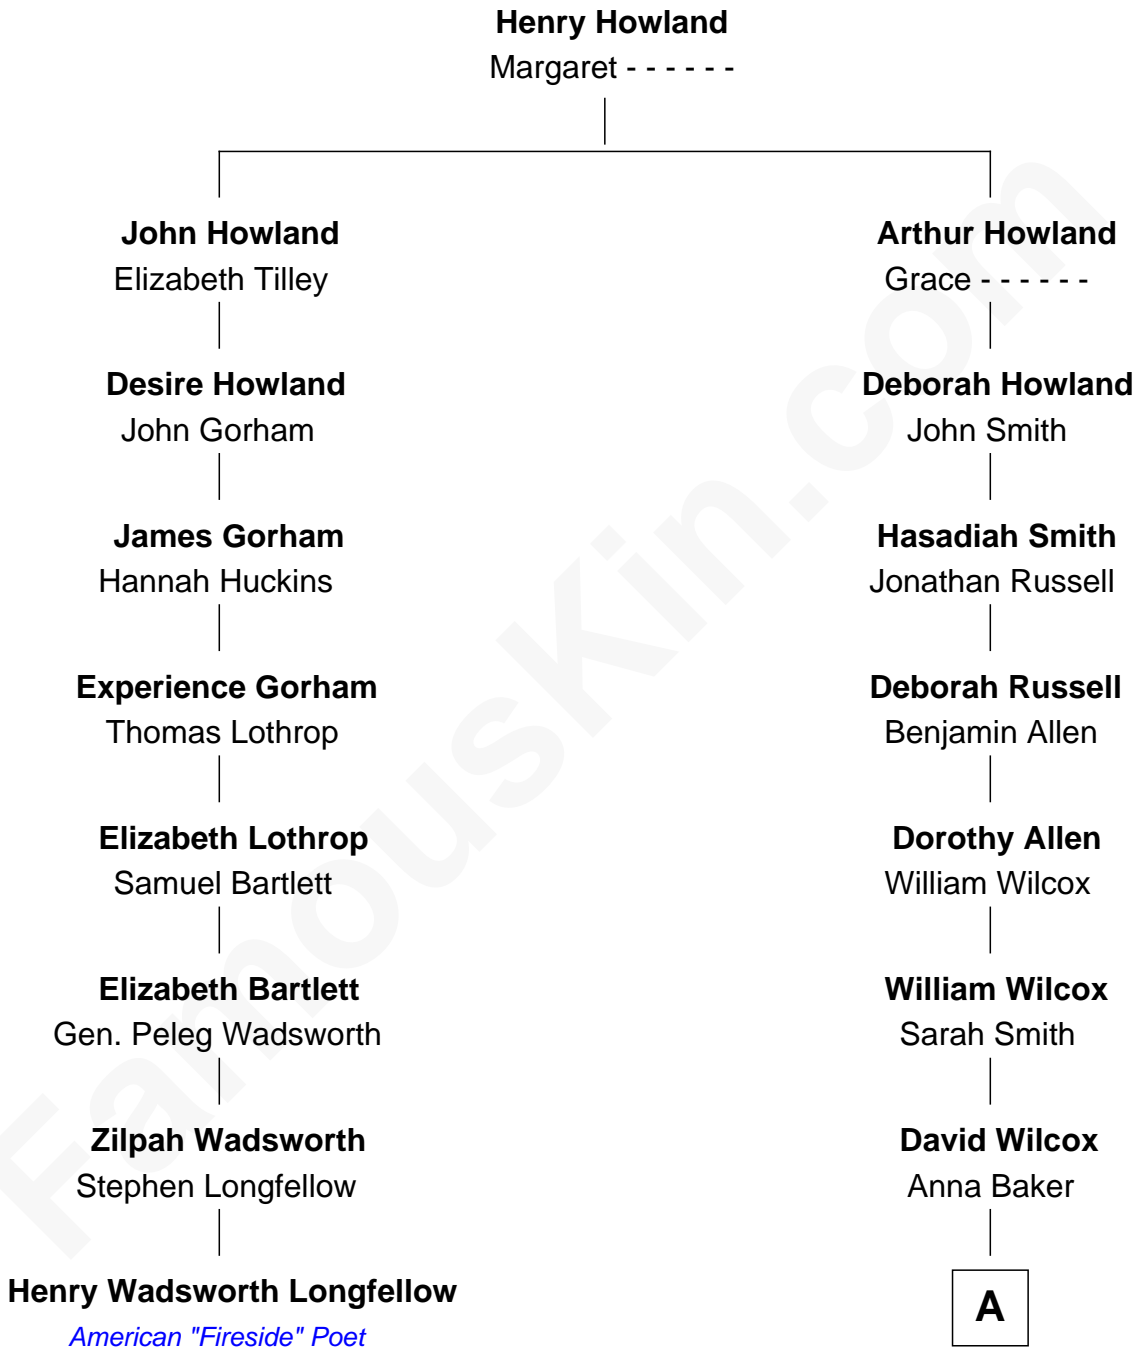

FamousKin.com
Relationship Chart of
Henry Wadsworth Longfellow
American "Fireside" Poet

7th cousin 3 times removed of
Sir Winston Churchill
Prime Minister of the United Kingdom

A

—
Clarissa Wilcox

Ambrose Hall

—
Clarissa Hall

Leonard Walter Jerome

—
Jeanette Jerome

Randolph Henry Spencer-Churchill

—
Sir Winston Churchill

Prime Minister of the United Kingdom