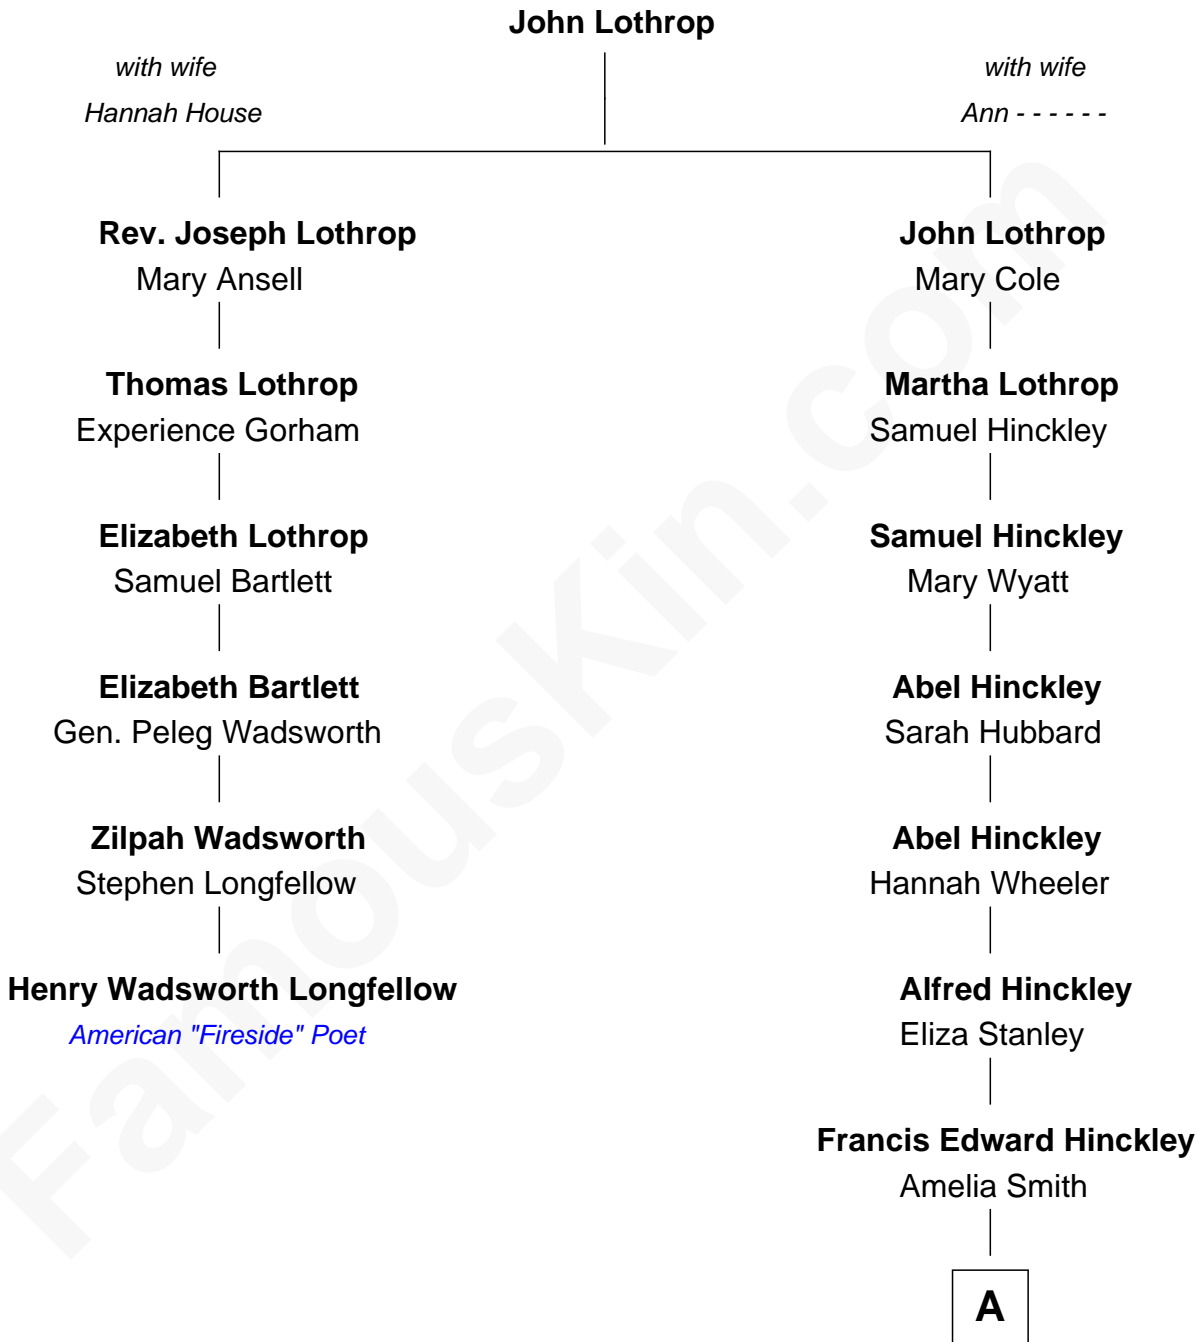

FamousKin.com

Relationship Chart of

Henry Wadsworth Longfellow

American "Fireside" Poet

5th cousin 4 times removed of

John Hinckley, Jr.
Shot President Ronald Reagan

A

|
Percival Porter Hinckley
Katherine Avilla Warnock

|
John Warnock Hinckley
Jo Ann Moore

|
John Hinckley, Jr.
Shot President Ronald Reagan

FamousKin.com