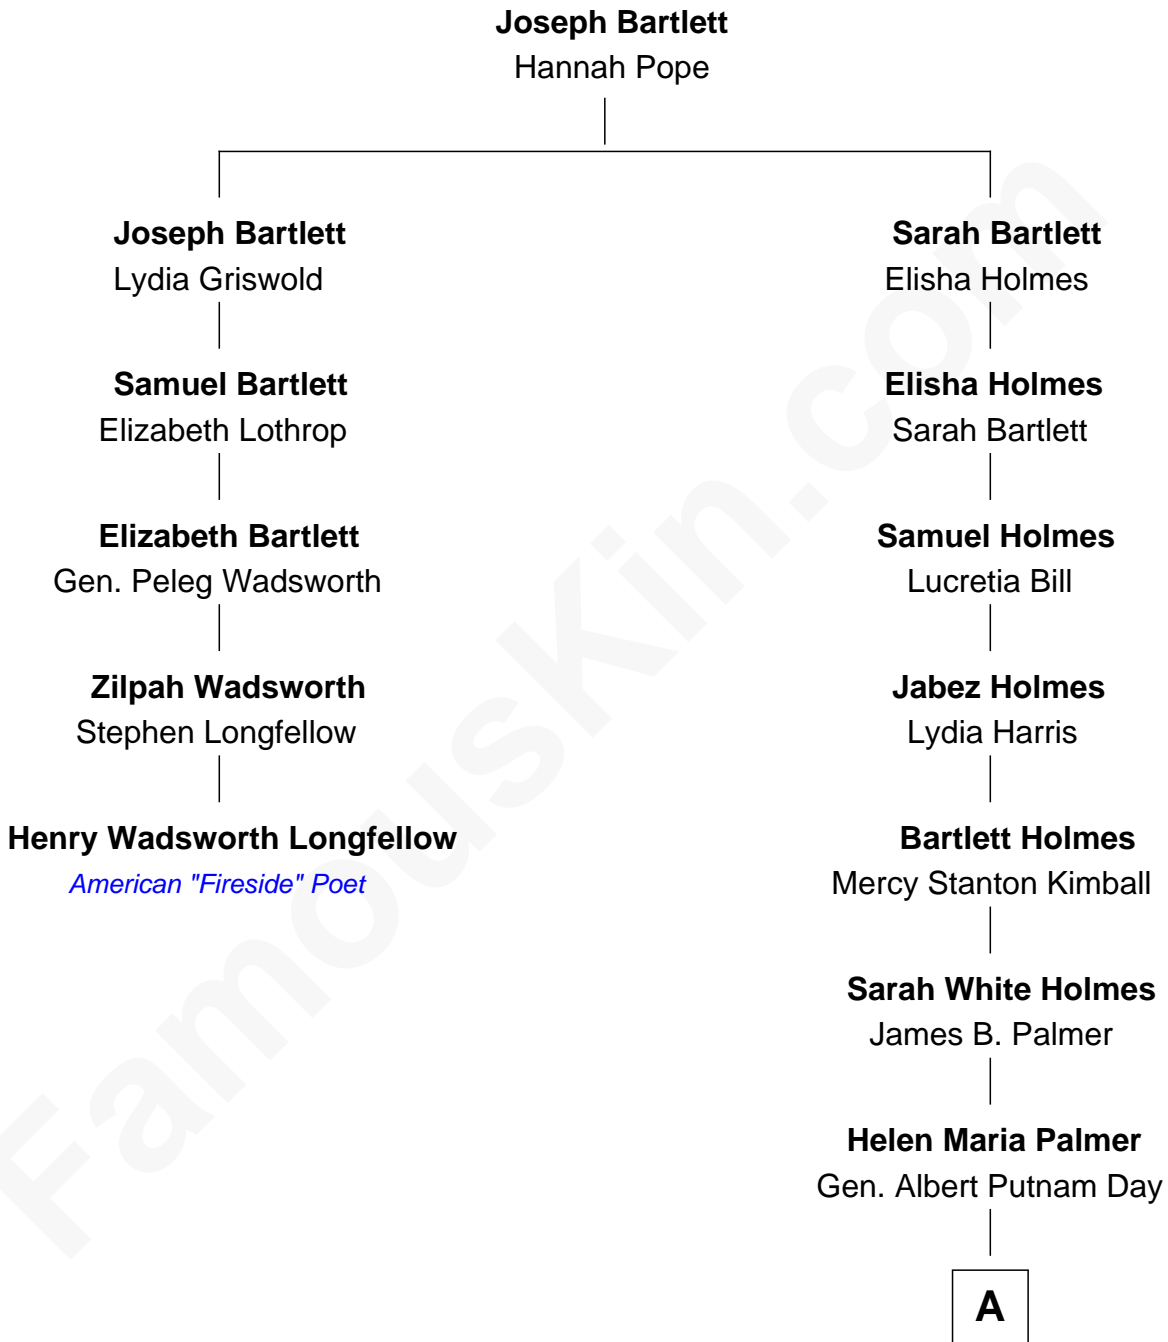

FamousKin.com
Relationship Chart of
Henry Wadsworth Longfellow
American "Fireside" Poet

4th cousin 6 times removed of

Kristen Wiig
TV and Movie Actress

A

John Palmer Day

Catherine Curtis

Margaret Curtis Day

William Carroll Johnston

Laurie Day Johnston

Jon Arne Joseph Wiig

Kristen Wiig

TV and Movie Actress