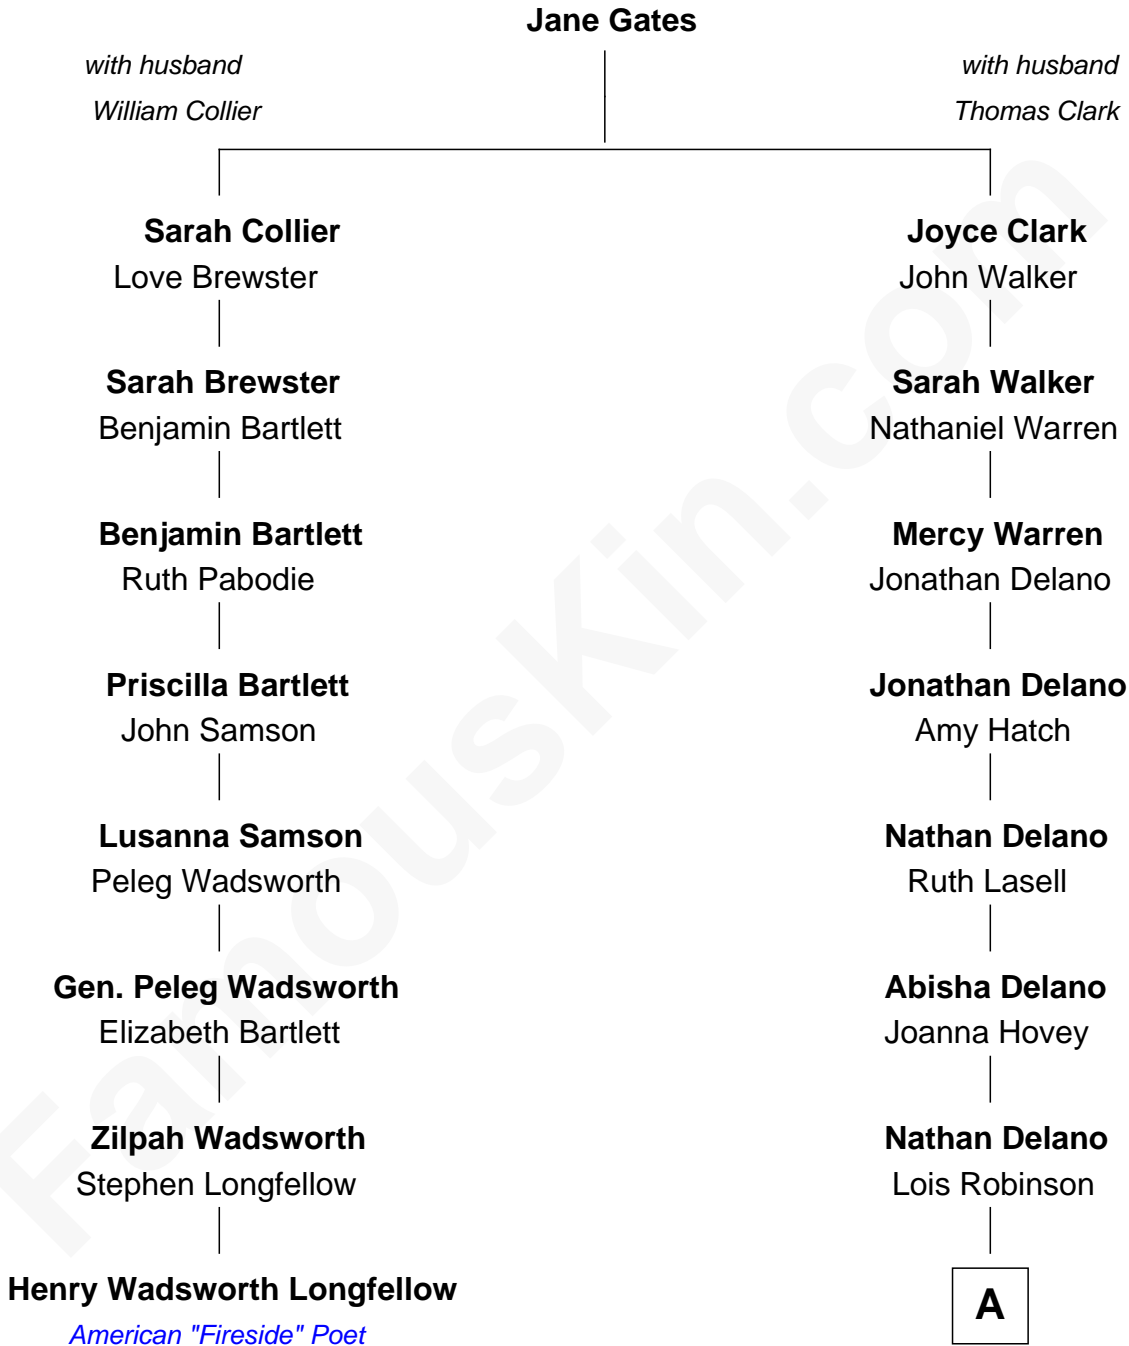

FamousKin.com
Relationship Chart of
Henry Wadsworth Longfellow
American "Fireside" Poet

7th cousin 2 times removed of

William Rush Merriam
11th Governor of Minnesota

A

Joseph Robinson Delano

Mahala Kimpton

Mahala Kimpton Delano

Col. John Lafayette Merriam

William Rush Merriam

11th Governor of Minnesota

FamousKin.com