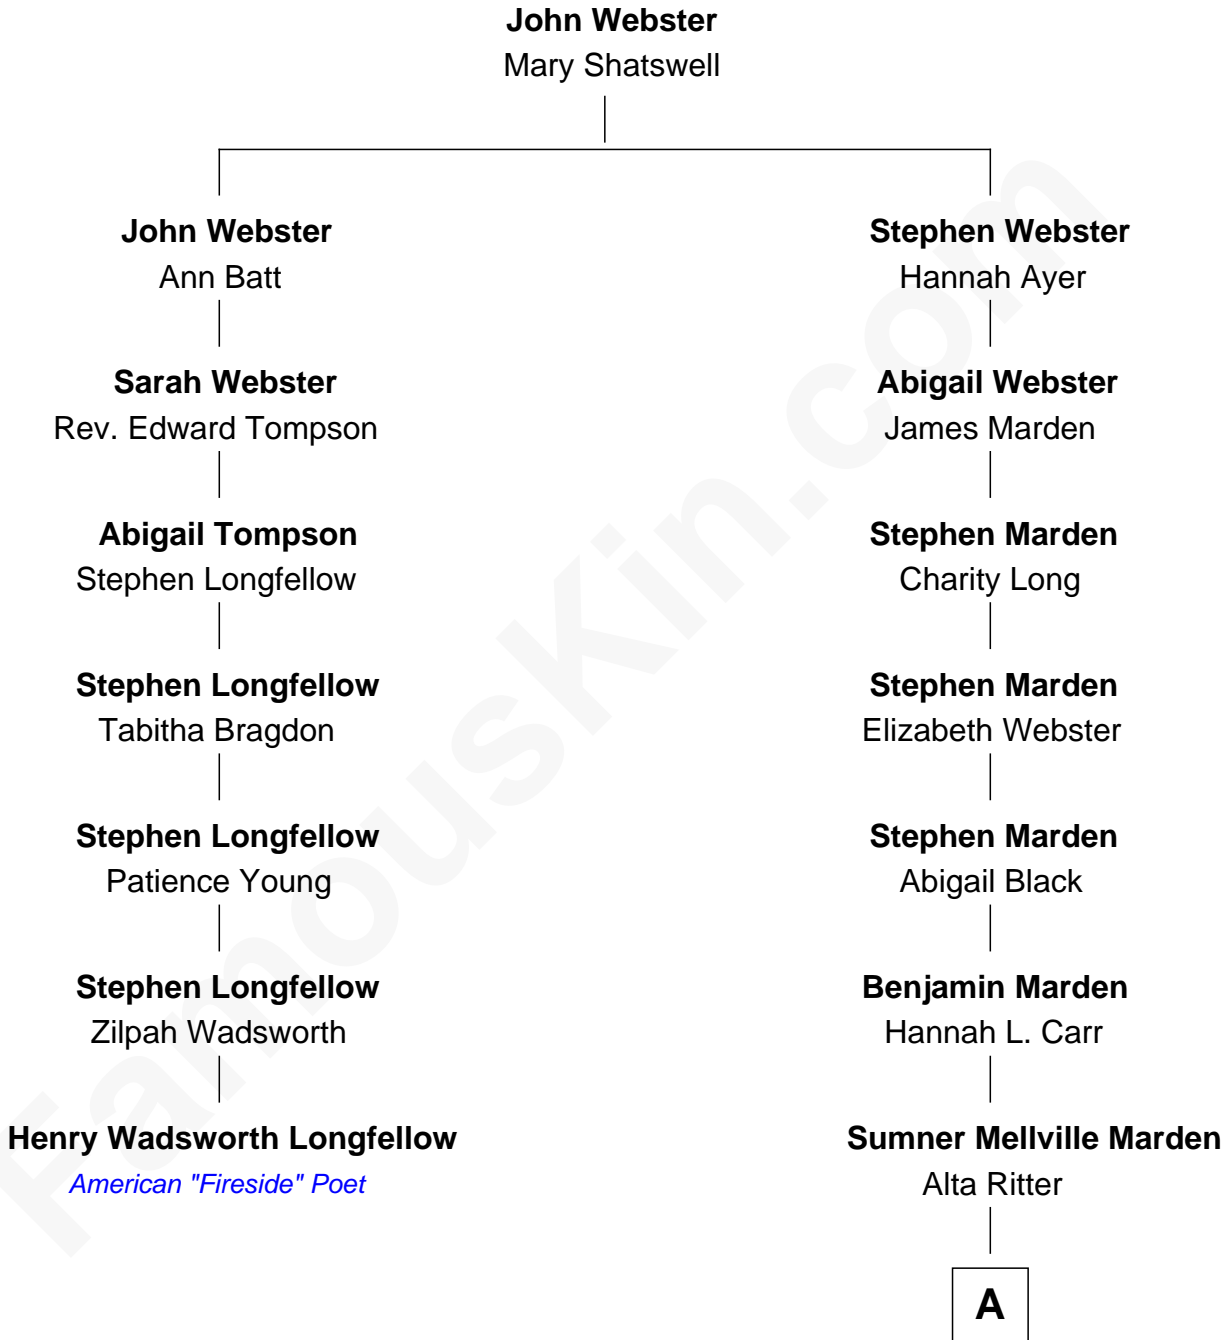

**FamousKin.com**  
**Relationship Chart of**  
**Henry Wadsworth Longfellow**  
*American "Fireside" Poet*

6th cousin 4 times removed of

**David Ogden Stiers**  
*Broadway, TV and Movie Actor*

**A**

—  
**Cassandra Frances Marden**

Truman Main Younglove

—  
**Nina May Younglove**

Clayton Bunce Stiers

—  
**Kenneth Truman Stiers**

Margaret Elizabeth Ogden

—  
**David Ogden Stiers**

*Broadway, TV and Movie Actor*