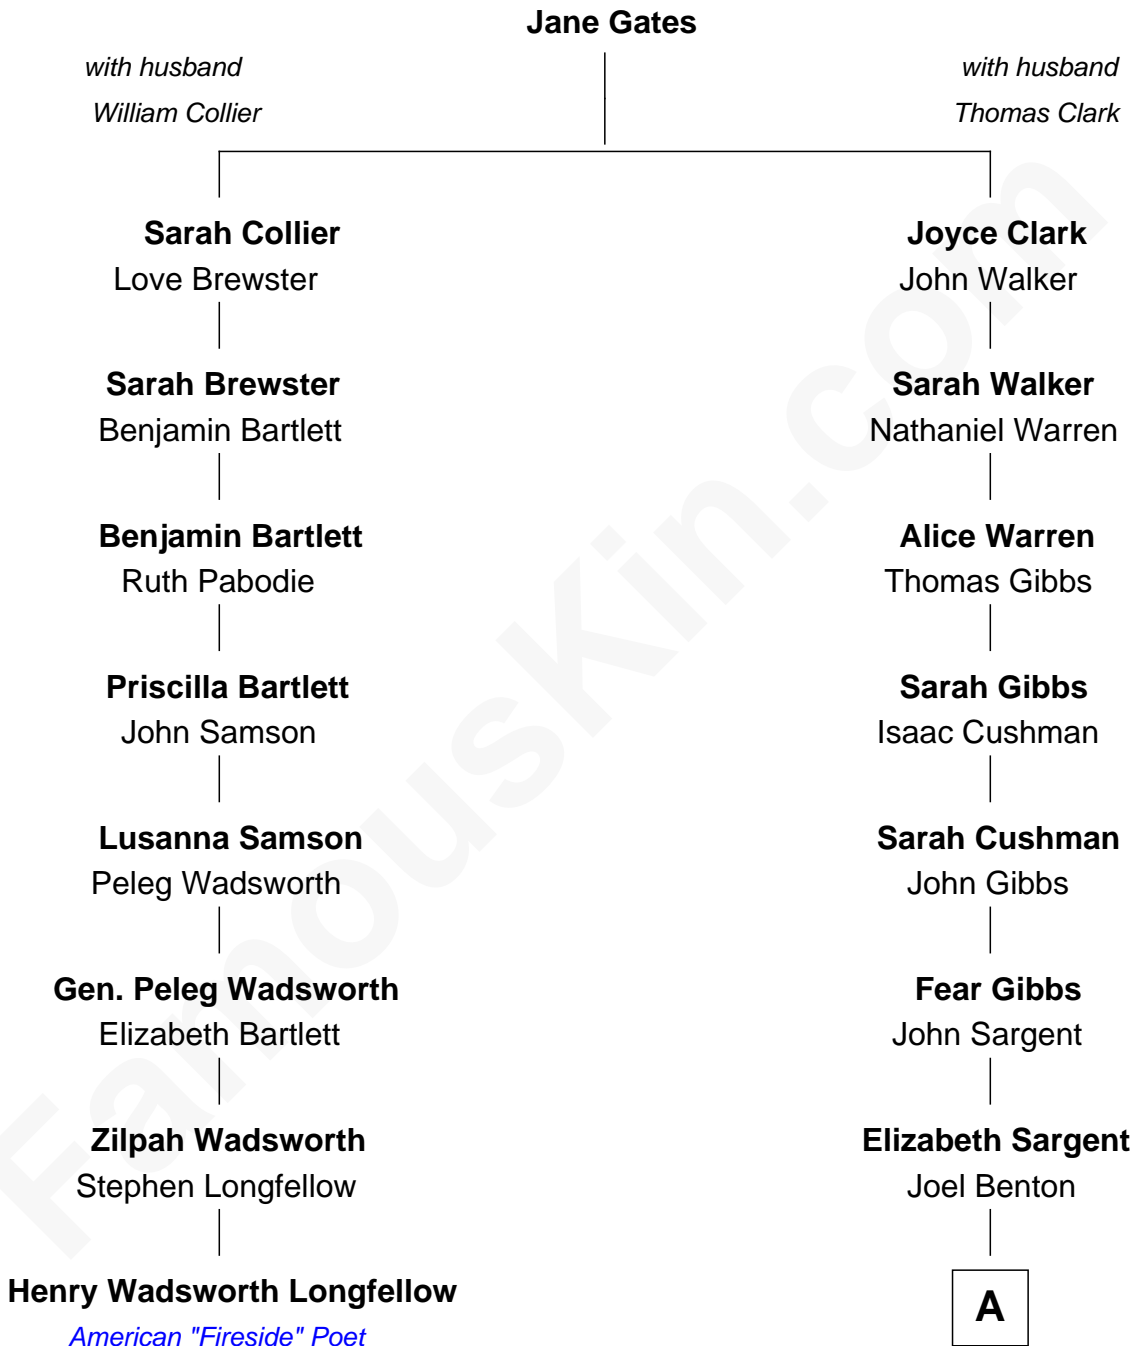

FamousKin.com

Relationship Chart of

Henry Wadsworth Longfellow

American "Fireside" Poet

7th cousin 7 times removed of

Aaron Paul

TV and Movie Actor

A

Lucy Benton
Cyril Sturtevant

Joel Benton Sturtevant
Sarah Chapman

Henry Irwin Sturtevant
Mariah D. Searles

Joel Benton Sturtevant
Margaret Annabelle Crane

Rev. Leon Robert Sturtevant
Ethel M. Walker

Leon Robert Sturtevant
Verna Lee Webb