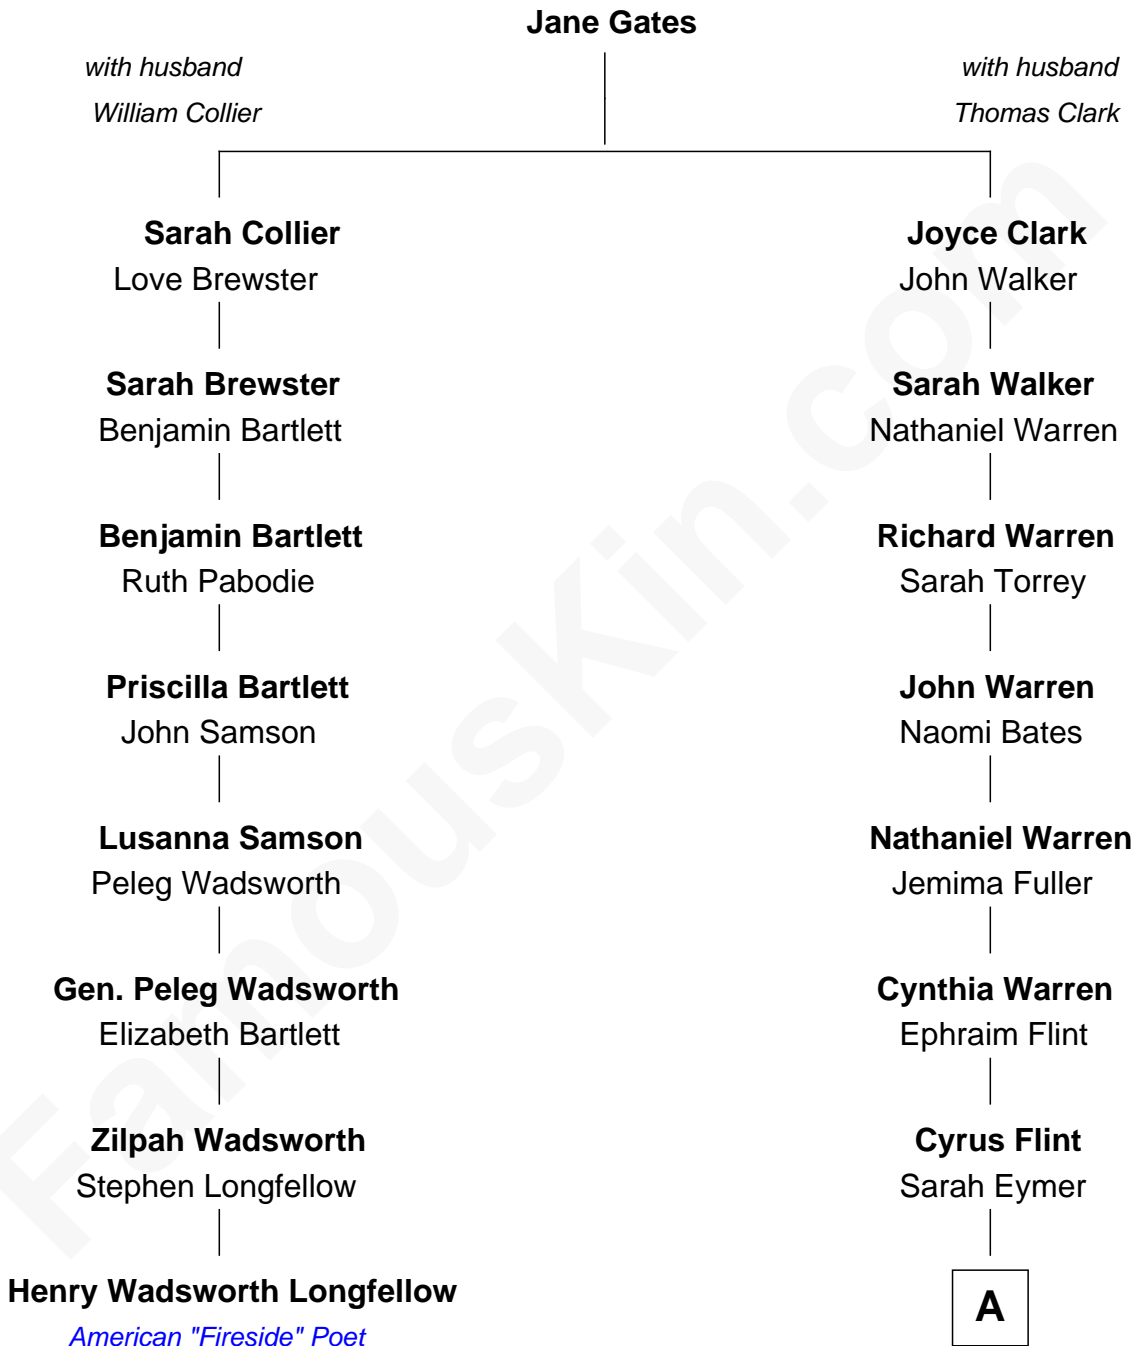

## Relationship Chart of

### Henry Wadsworth Longfellow

*American "Fireside" Poet*

7th cousin 4 times removed of

**Jeffrey Dahmer**  
*Serial Killer*

**A**

|  
**Abner Flint**

Mary S. Gregory

|  
**James Ernest Flint**

Lottie Mae White

|  
**Floyd Leroy Flint**

Lillian Bernice Rundberg

|  
**Joyce Annette Flint**

Lionel Herbert Dahmer

|  
**Jeffrey Dahmer**

*Serial Killer*