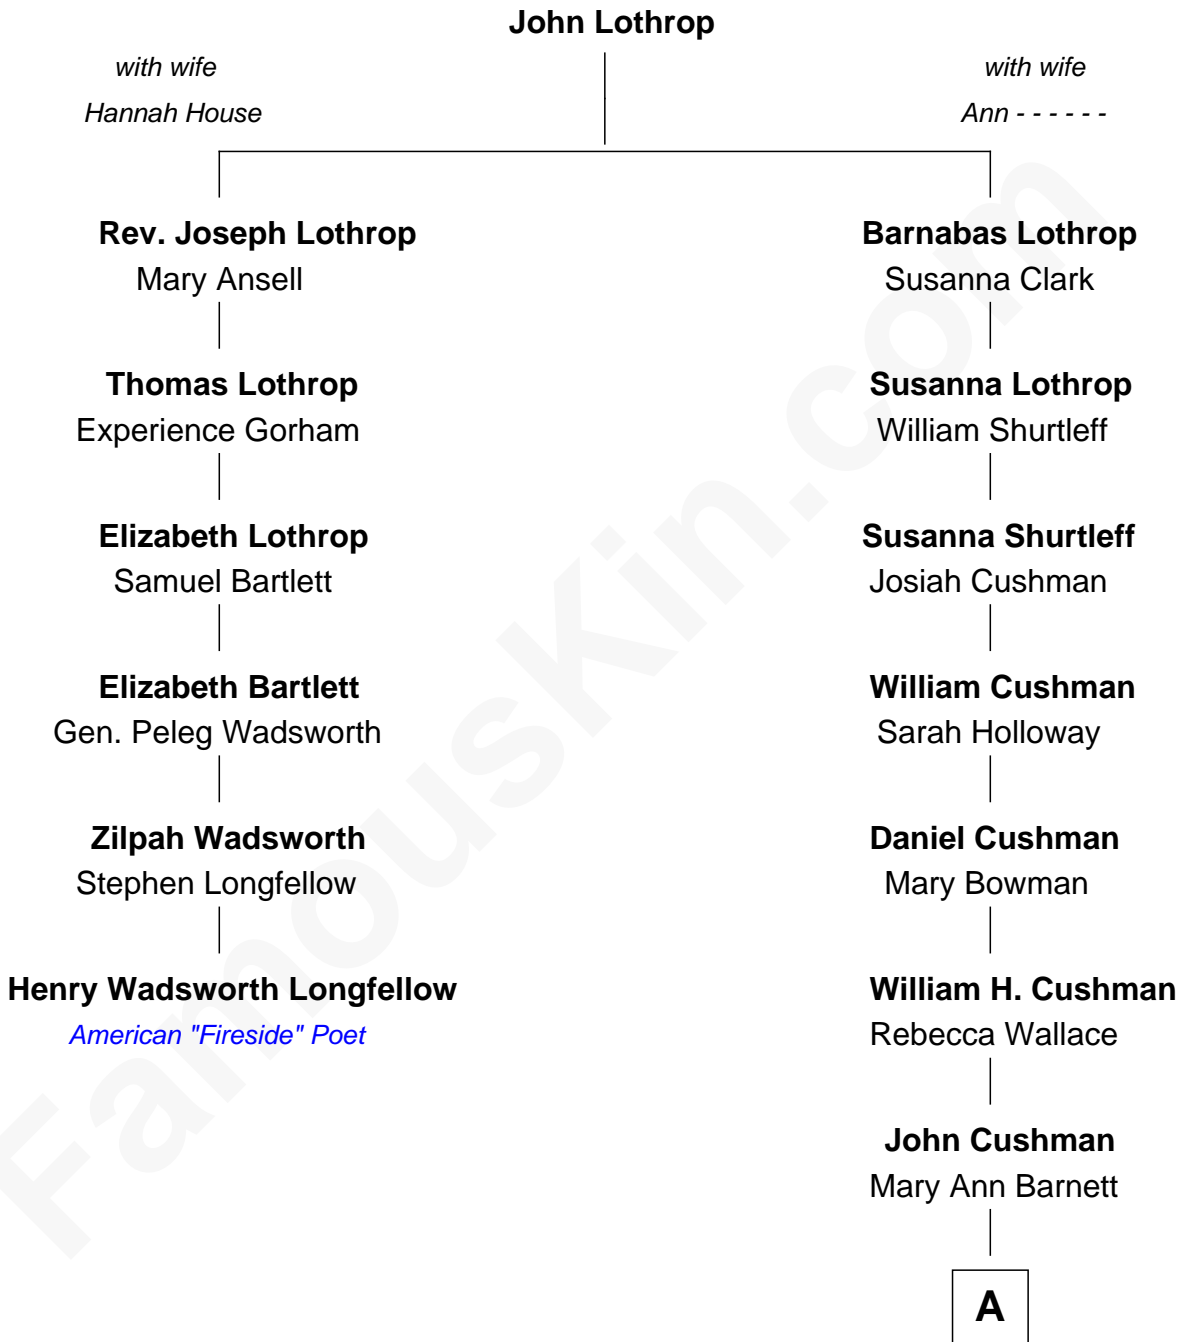

FamousKin.com
Relationship Chart of
Henry Wadsworth Longfellow
American "Fireside" Poet

5th cousin 4 times removed of

John Spellman
18th Governor of Washington

A

Martin Barnett Cushman
America Kirk

Lela A. Cushman
Sterling Bartholomew Spellman

John Spellman
18th Governor of Washington

FamousKin.com