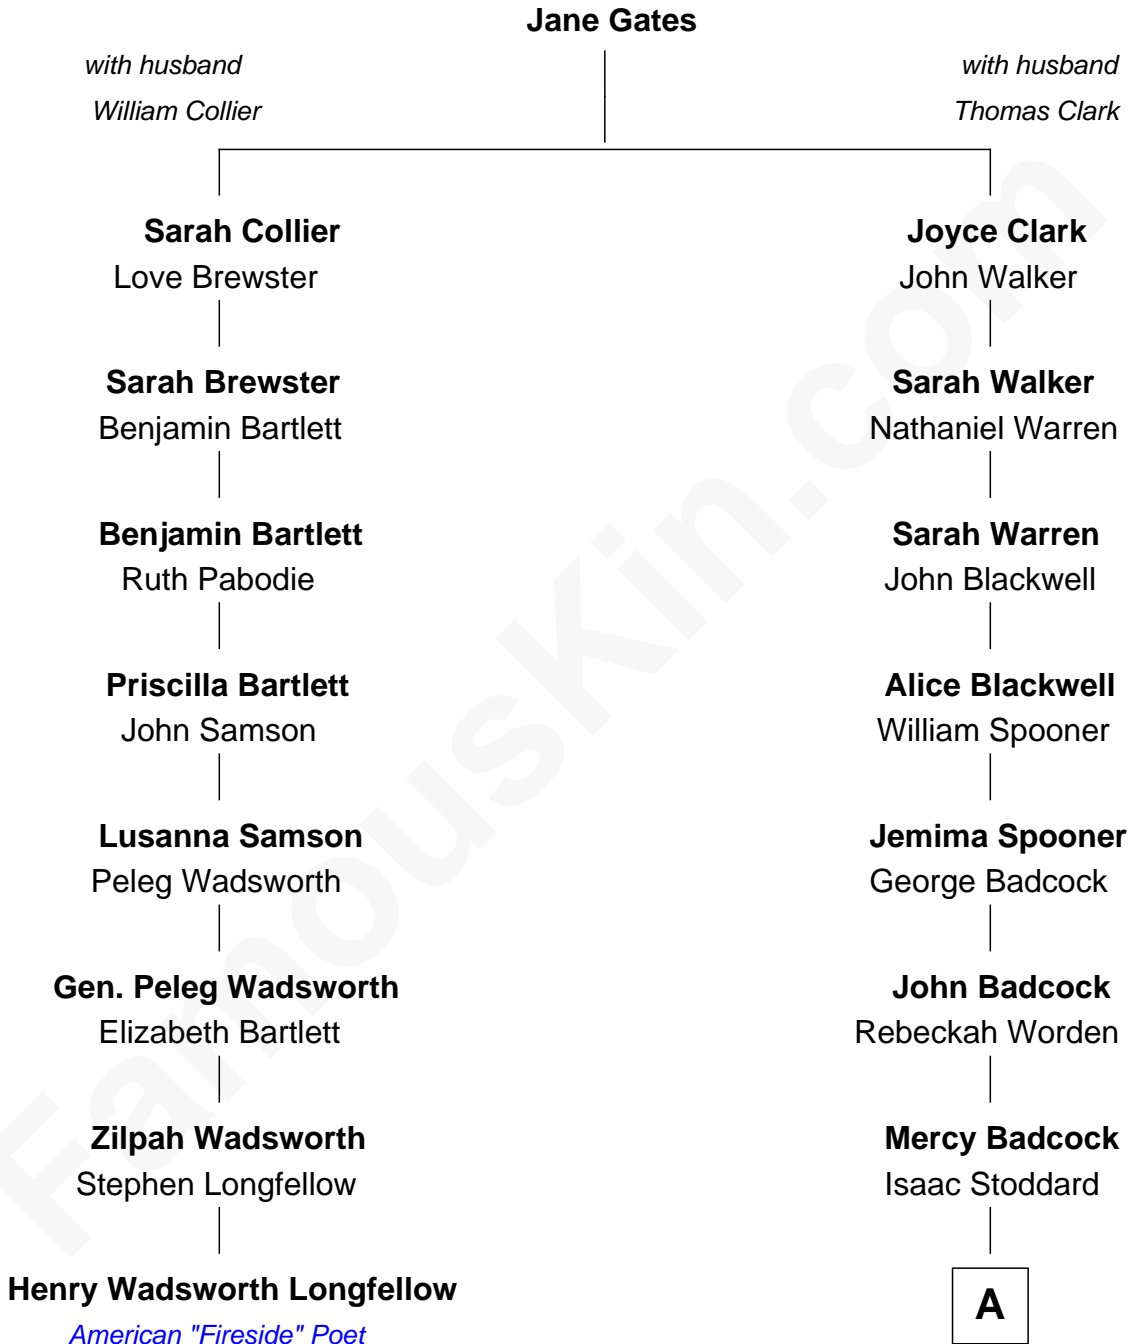

FamousKin.com
Relationship Chart of
Henry Wadsworth Longfellow
American "Fireside" Poet

7th cousin 7 times removed of

Kurt Cobain
Singer and Songwriter

A

Mary Stoddard

Gideon Shaw

Probable

Nancy Shaw

Sidney Smith Ford

Sidney S. Ford

Mary Elizabeth Moore

Mary A. Ford

Jasper Gibson

Grace Almeda Gibson

John James Arthur Cobain

Leland Elmer Cobain