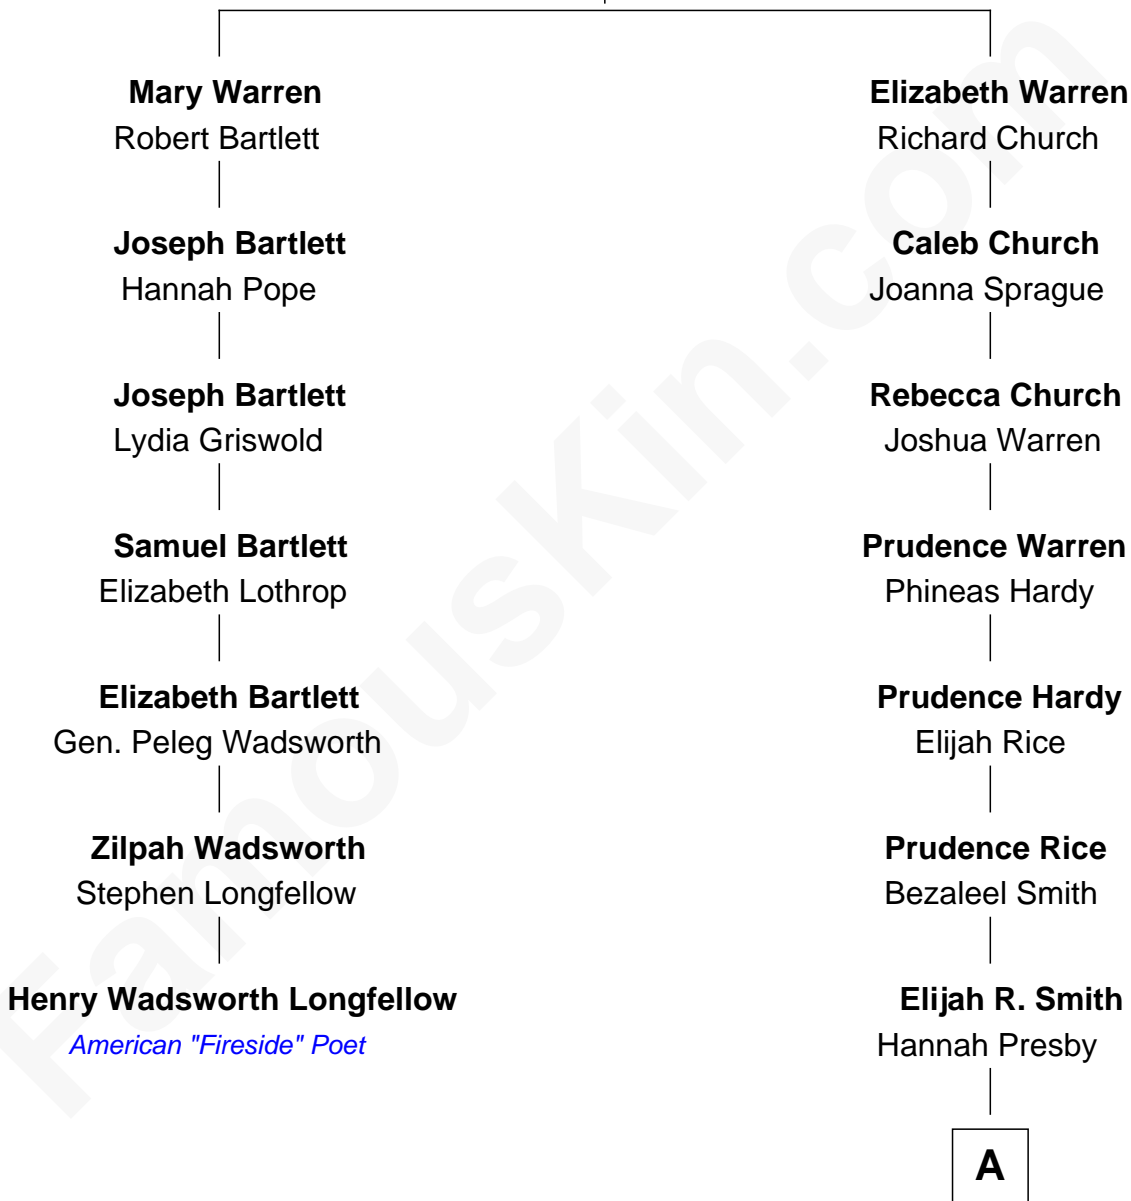

FamousKin.com
Relationship Chart of
Henry Wadsworth Longfellow
American "Fireside" Poet

6th cousin 5 times removed of

Ben Jealous
President and CEO of NAACP

Richard Warren
 Elizabeth Walker

A

Leonard Wood Smith

Lucy J. Youngman

Joseph Cummings Smith

Ethel Maude Locke

Annette Smith

Dr. Sargent Jealous

Frederick Smith Jealous

Ann Frederica Todd

Ben Jealous