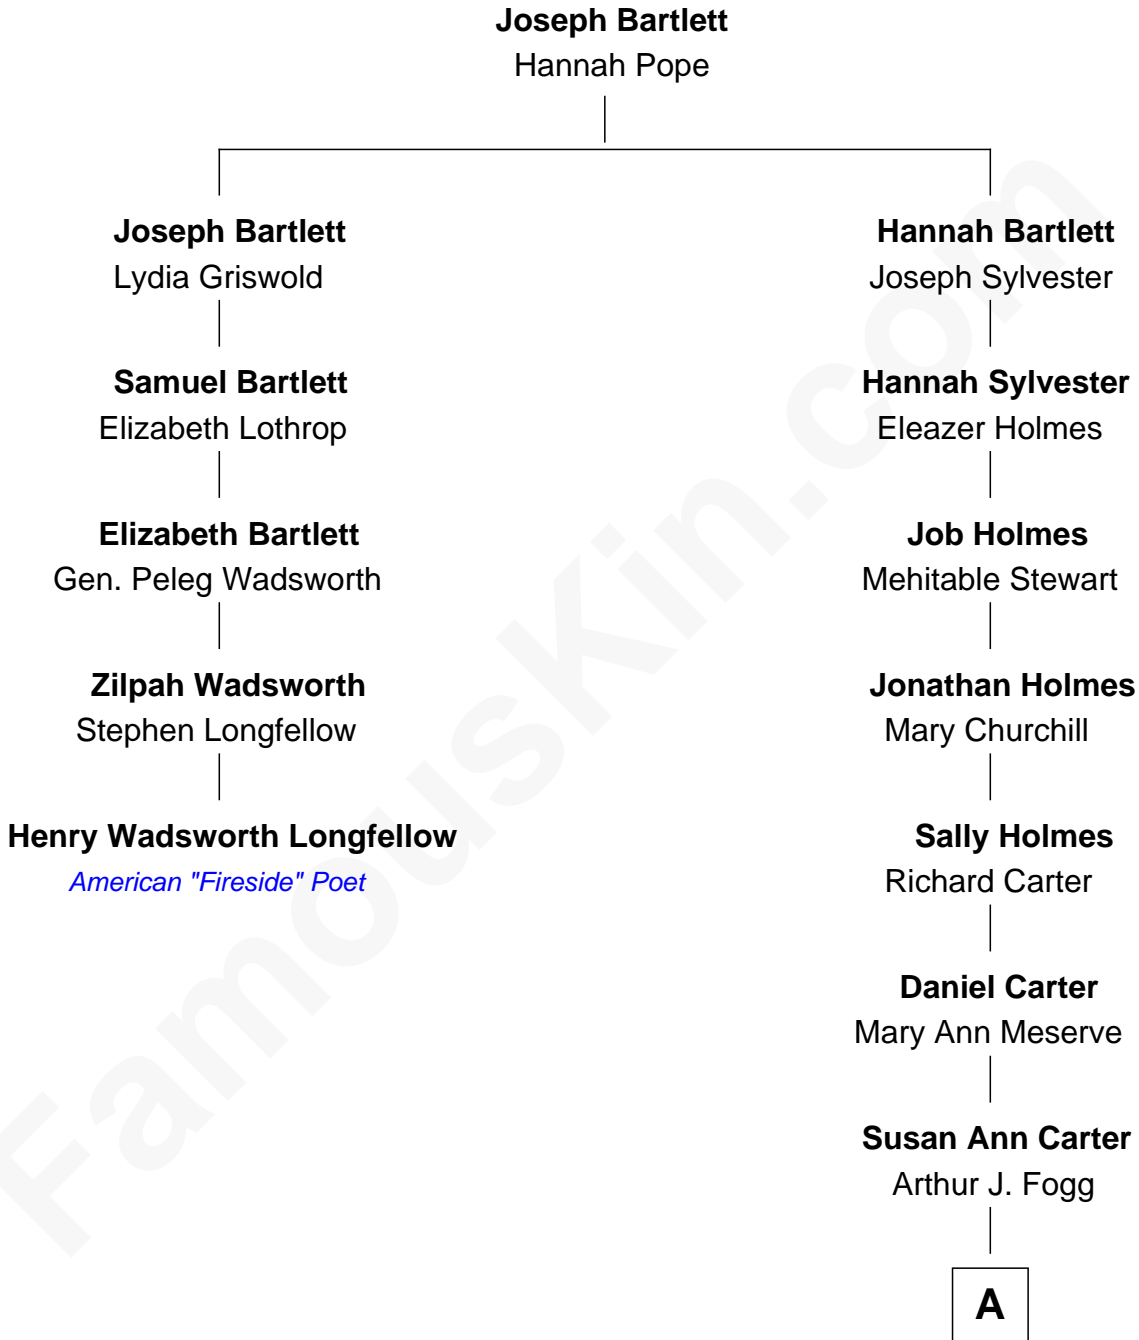

FamousKin.com
Relationship Chart of
Henry Wadsworth Longfellow
American "Fireside" Poet

4th cousin 5 times removed of

Stephen King
Author of The Stand

A

Nellie Western Fogg

Guy Herbert Pillsbury

Nellie Ruth Pillsbury

Donald Edwin Pollock alias King

Stephen King

Author of [The Stand](#)