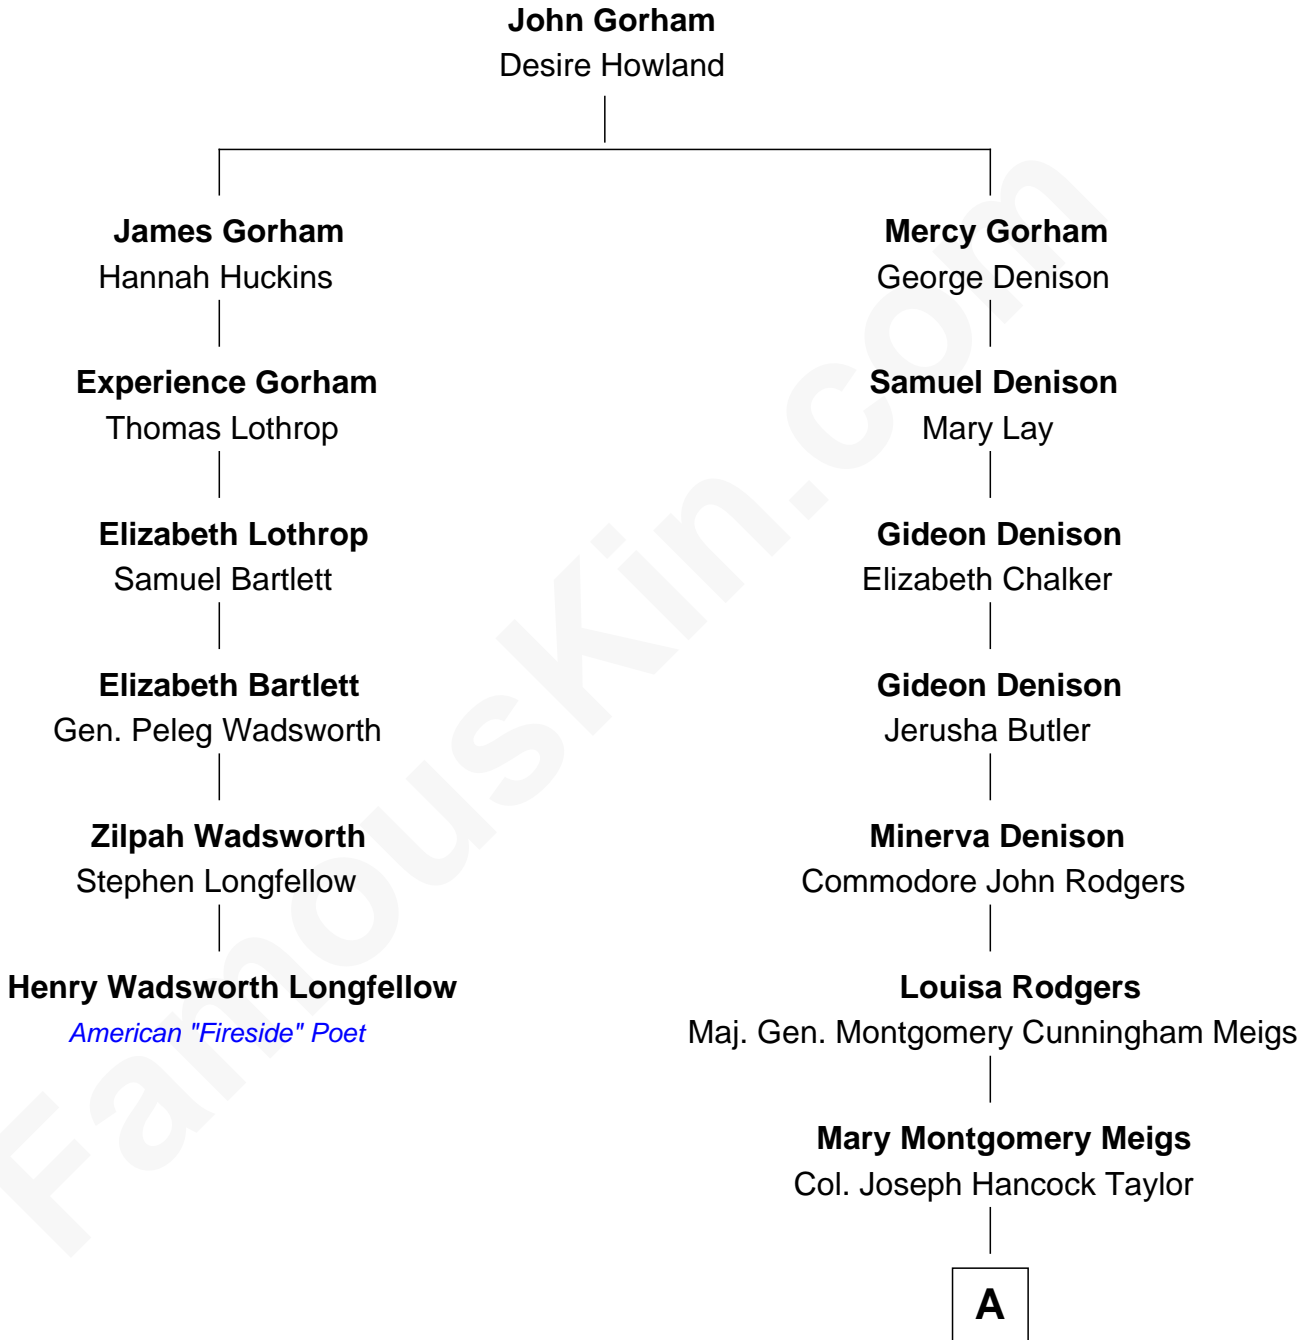

FamousKin.com

Relationship Chart of

Henry Wadsworth Longfellow

American "Fireside" Poet

5th cousin 5 times removed of

Parker Stevenson
TV and Movie Actor

A

—
Evelyn Taylor

Eli Kirk Price

—
Philip Price

Sarah Meade Harrison

—
Sarah Meade Price

Richard Stevenson Parker

—
Parker Stevenson

TV and Movie Actor