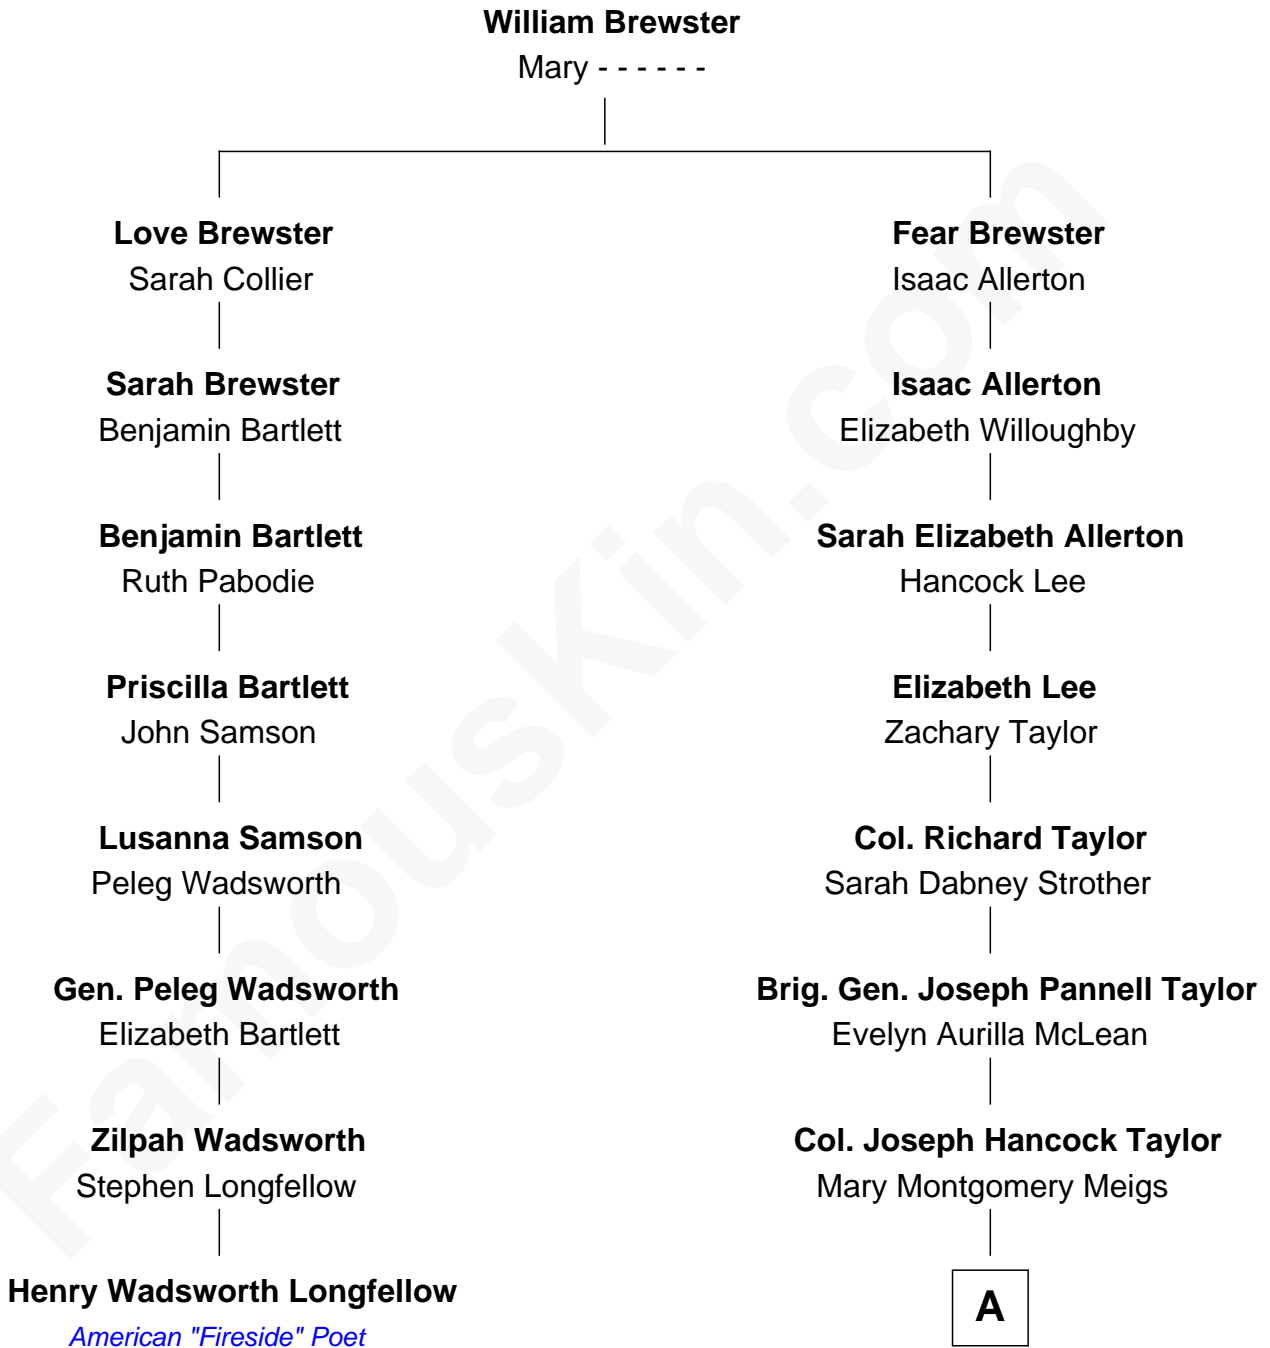

**FamousKin.com**  
**Relationship Chart of**  
**Henry Wadsworth Longfellow**  
*American "Fireside" Poet*

7th cousin 3 times removed of

**Parker Stevenson**  
*TV and Movie Actor*

**A**

—  
**Evelyn Taylor**

Eli Kirk Price

—  
**Philip Price**

Sarah Meade Harrison

—  
**Sarah Meade Price**

Richard Stevenson Parker

—  
**Parker Stevenson**

*TV and Movie Actor*