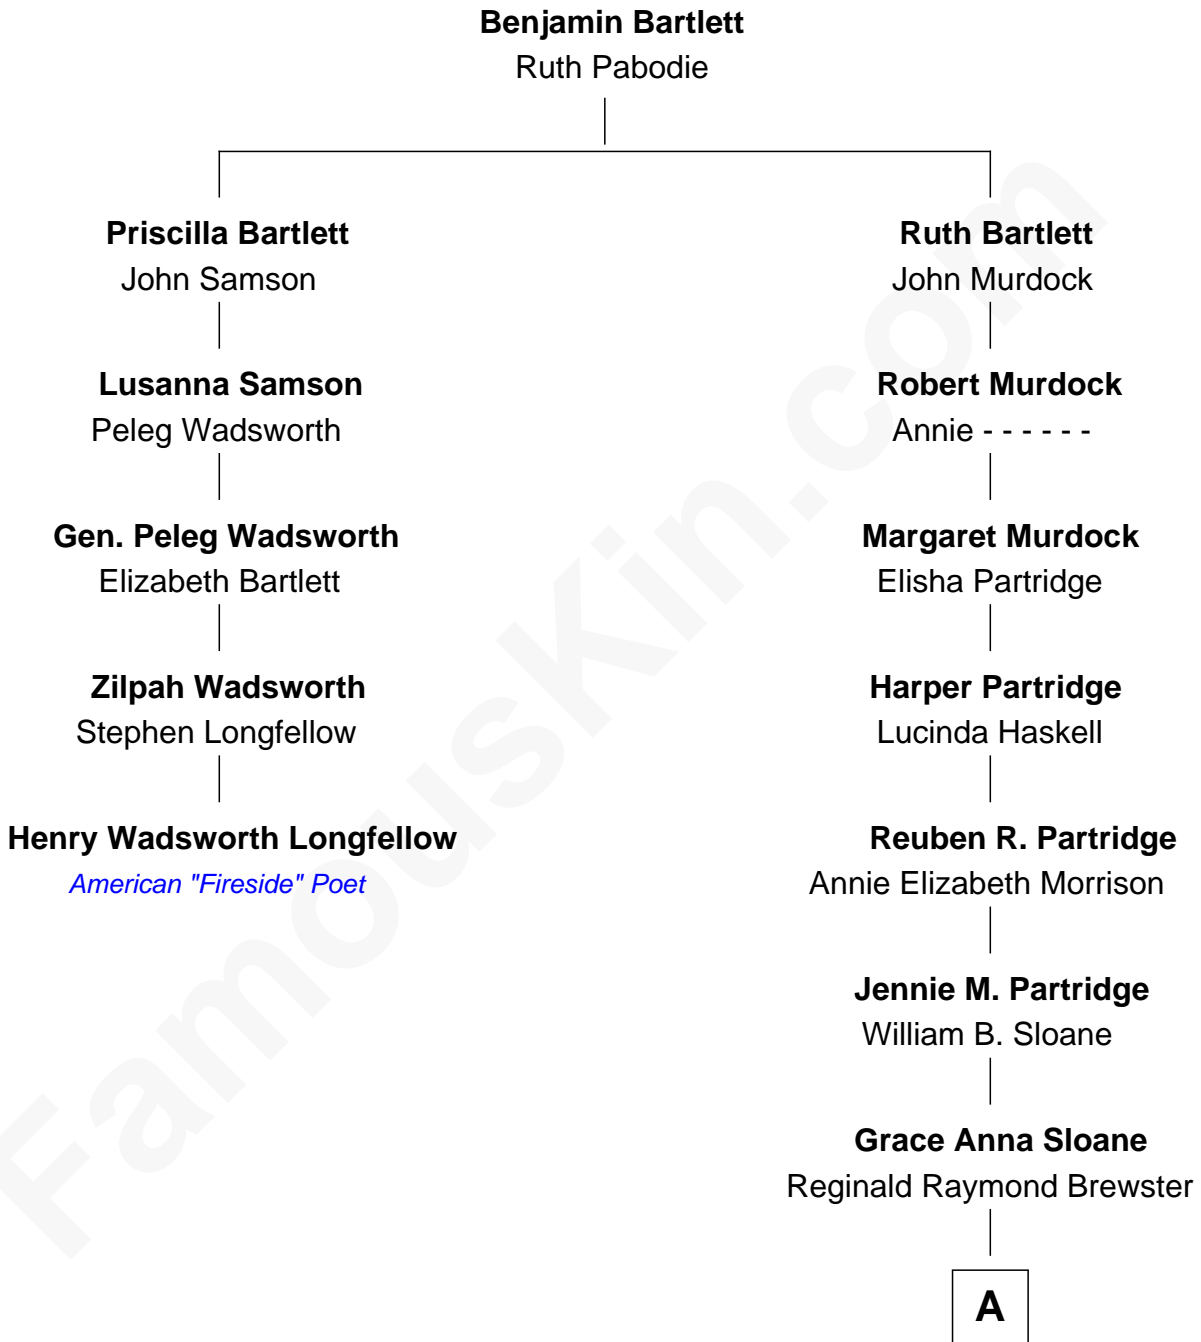

**FamousKin.com**  
**Relationship Chart of**  
**Henry Wadsworth Longfellow**  
*American "Fireside" Poet*

4th cousin 4 times removed of

**Diane Brewster**  
*TV and Movie Actress*

A

Phillip Sloane Brewster

Geraldine Craddock

Diane Brewster

*TV and Movie Actress*

FamousKin.com