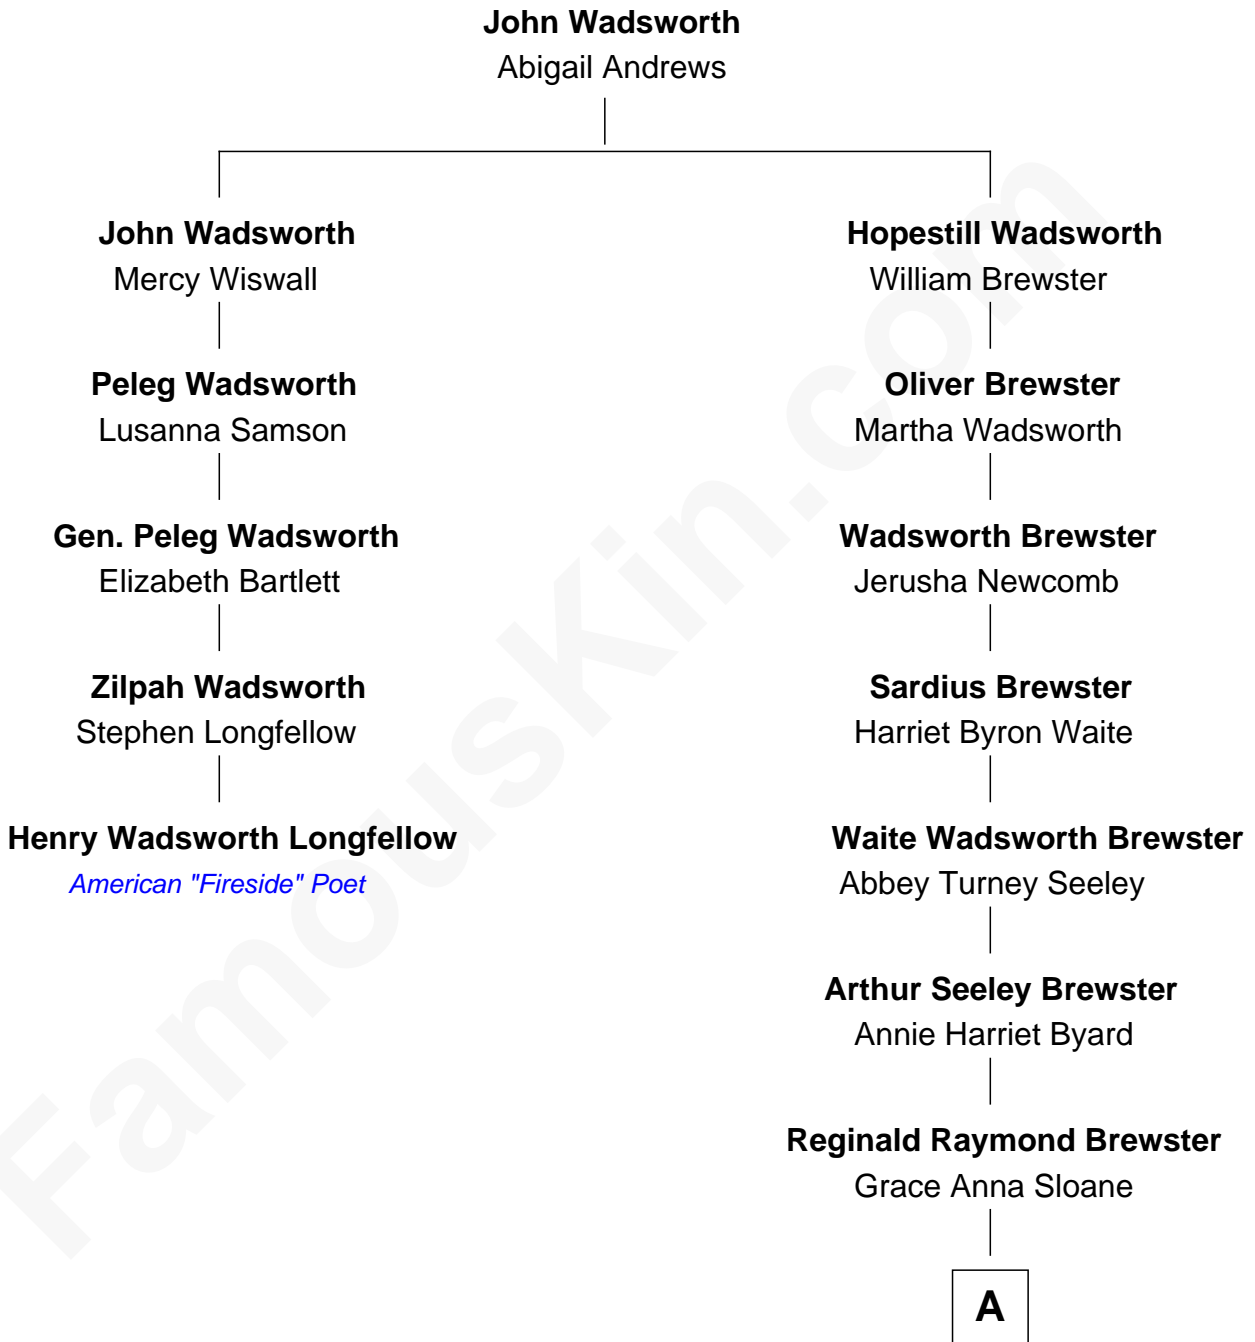

**FamousKin.com**  
**Relationship Chart of**  
**Henry Wadsworth Longfellow**  
*American "Fireside" Poet*

4th cousin 4 times removed of

**Diane Brewster**  
*TV and Movie Actress*

**A**

Phillip Sloane Brewster

Geraldine Craddock

**Diane Brewster**

*TV and Movie Actress*

FamousKin.com