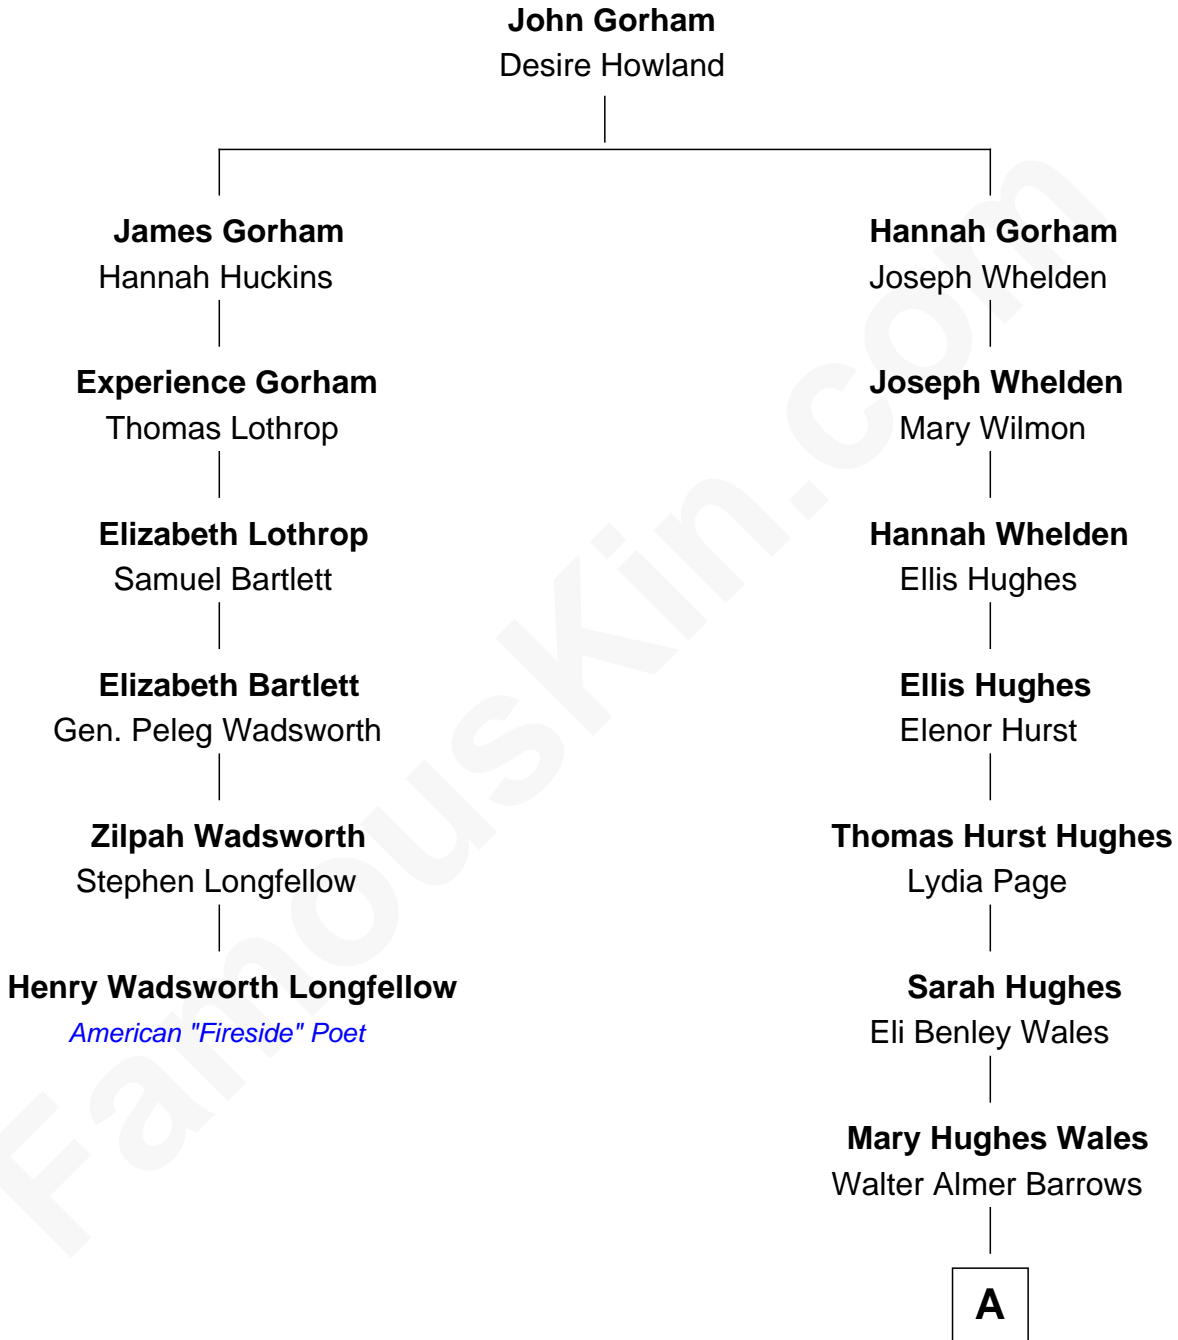

**FamousKin.com**  
**Relationship Chart of**  
**Henry Wadsworth Longfellow**  
*American "Fireside" Poet*

5th cousin 5 times removed of  
**Sydney Biddle Barrows**  
*Mayflower Madam*

**A**

|  
**Walter Almer Barrows**

Sarah Olive Byers

|  
**Donald Byers Barrows**

Sydney Biddle

|  
**Donald Byers Barrows**

Jeannette Ballantine

|  
**Sydney Biddle Barrows**

*Mayflower Madam*

FamousKin.com