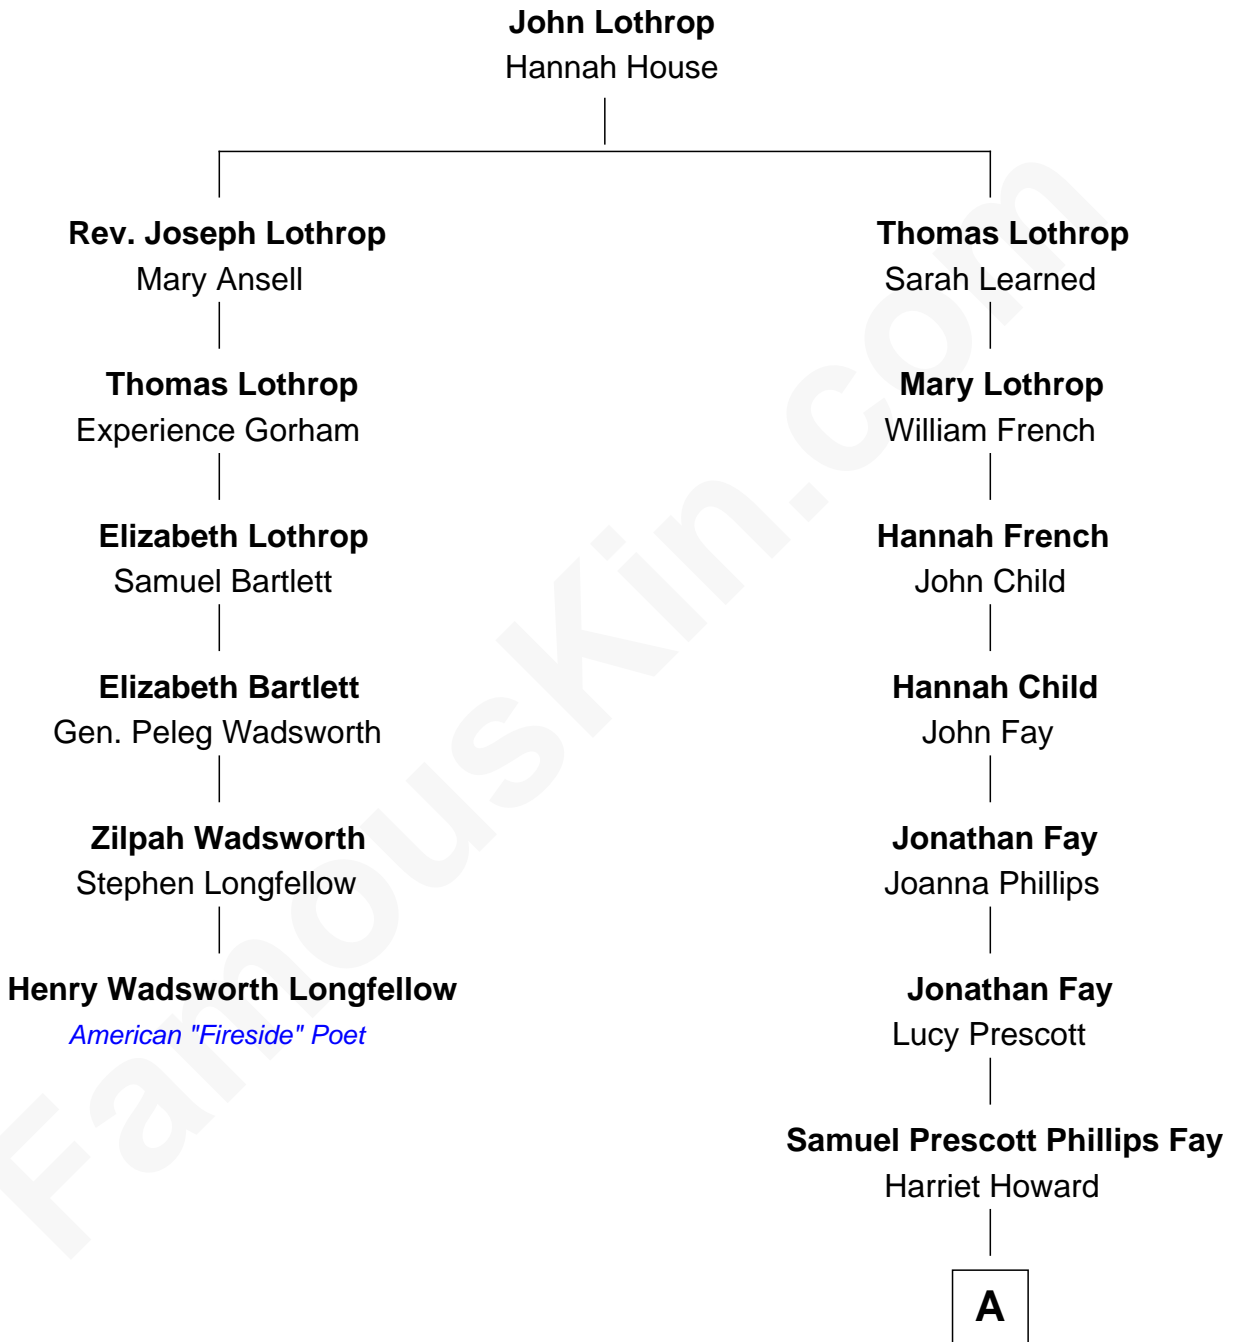

FamousKin.com
Relationship Chart of
Henry Wadsworth Longfellow
American "Fireside" Poet

5th cousin 6 times removed of
George H. W. Bush
41st U.S. President

A

Samuel Howard Fay
Susan Montfort Shellman

Harriet Eleanor Fay
Rev. James Smith Bush

Samuel Prescott Bush
Flora Sheldon

Prescott Sheldon Bush
Dorothy Wear Walker

George H. W. Bush
41st U.S. President