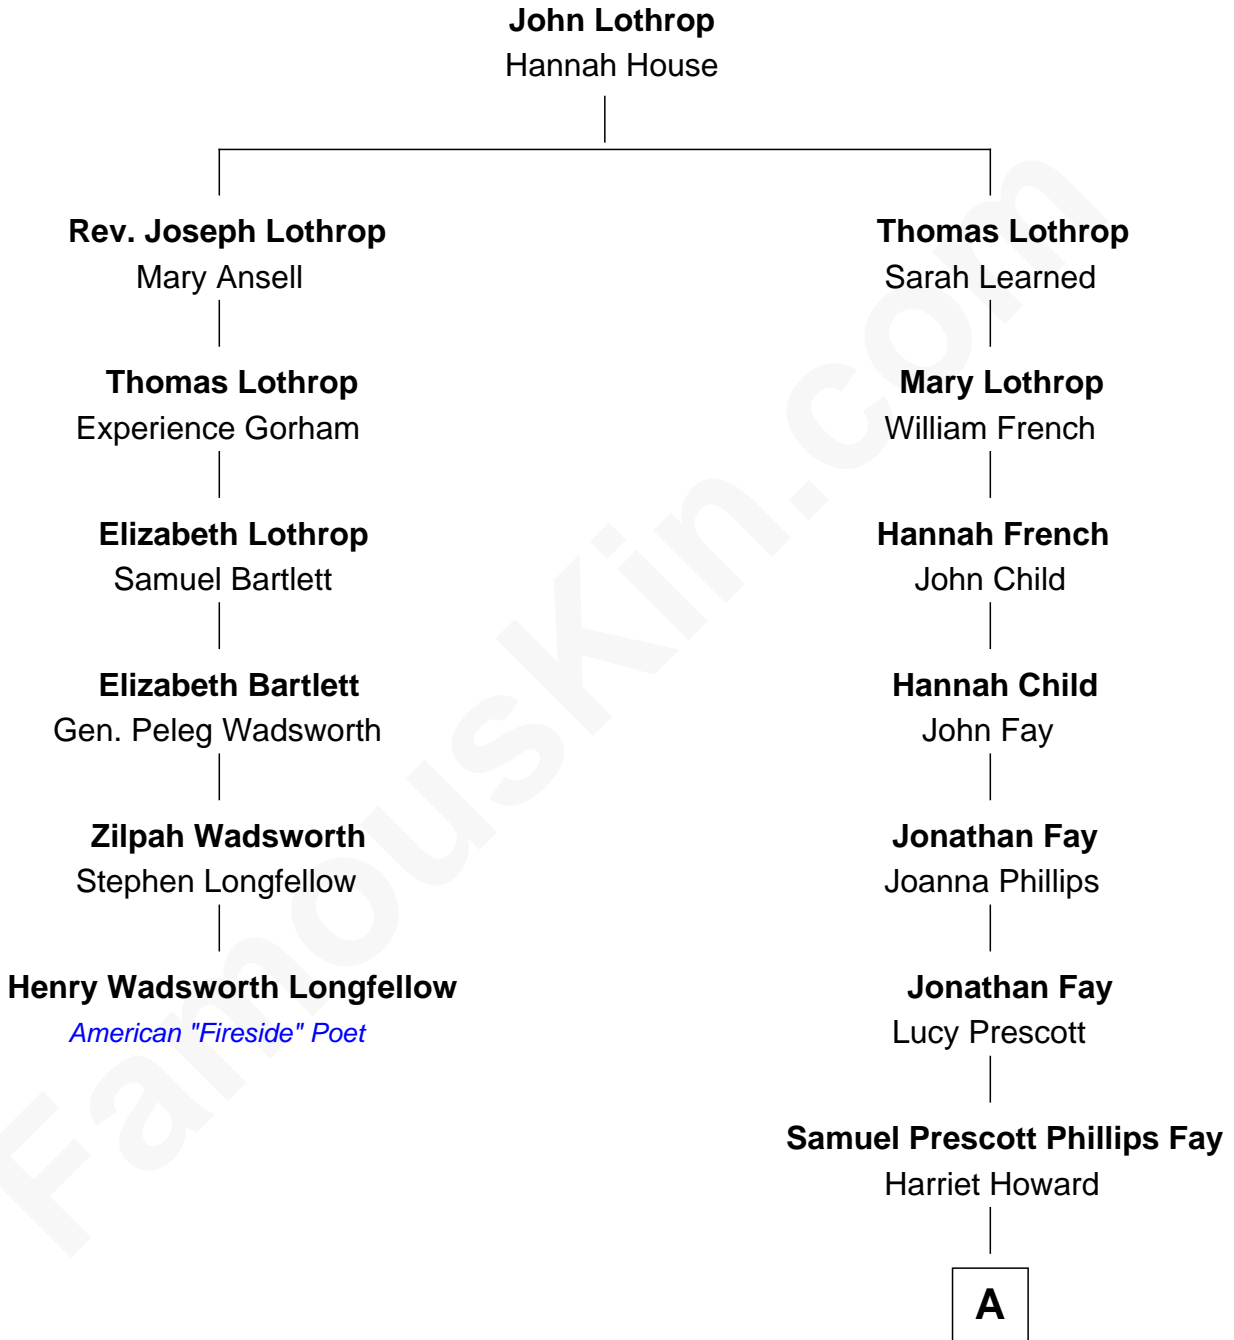

FamousKin.com
Relationship Chart of
Henry Wadsworth Longfellow
American "Fireside" Poet

5th cousin 7 times removed of

George W. Bush
43rd U.S. President

A

Samuel Howard Fay
Susan Montfort Shellman

Harriet Eleanor Fay
Rev. James Smith Bush

Samuel Prescott Bush
Flora Sheldon

Prescott Sheldon Bush
Dorothy Wear Walker

George Herbert Walker Bush
Barbara Pierce

George W. Bush
43rd U.S. President