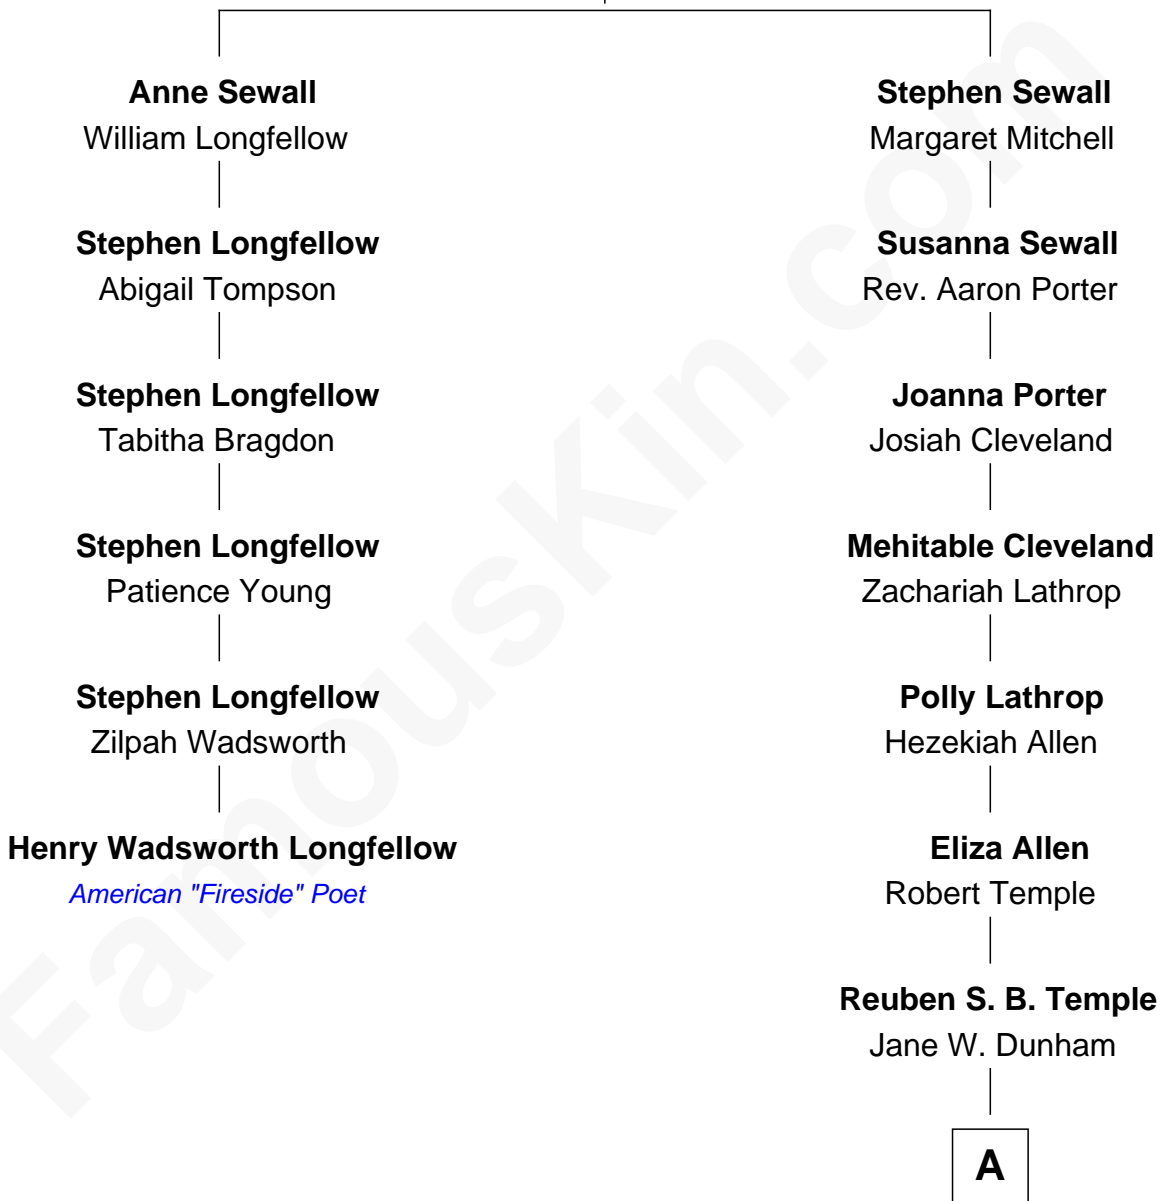

FamousKin.com
Relationship Chart of
Henry Wadsworth Longfellow
American "Fireside" Poet

5th cousin 4 times removed of

Shirley Temple
Movie Actress

Henry Sewall
 Jane Dummer

A

Francis Marion Temple

Cynthia Fell Yeager

George Francis Temple

Gertrude Amelia Krieger

Shirley Temple

Movie Actress

FamousKin.com