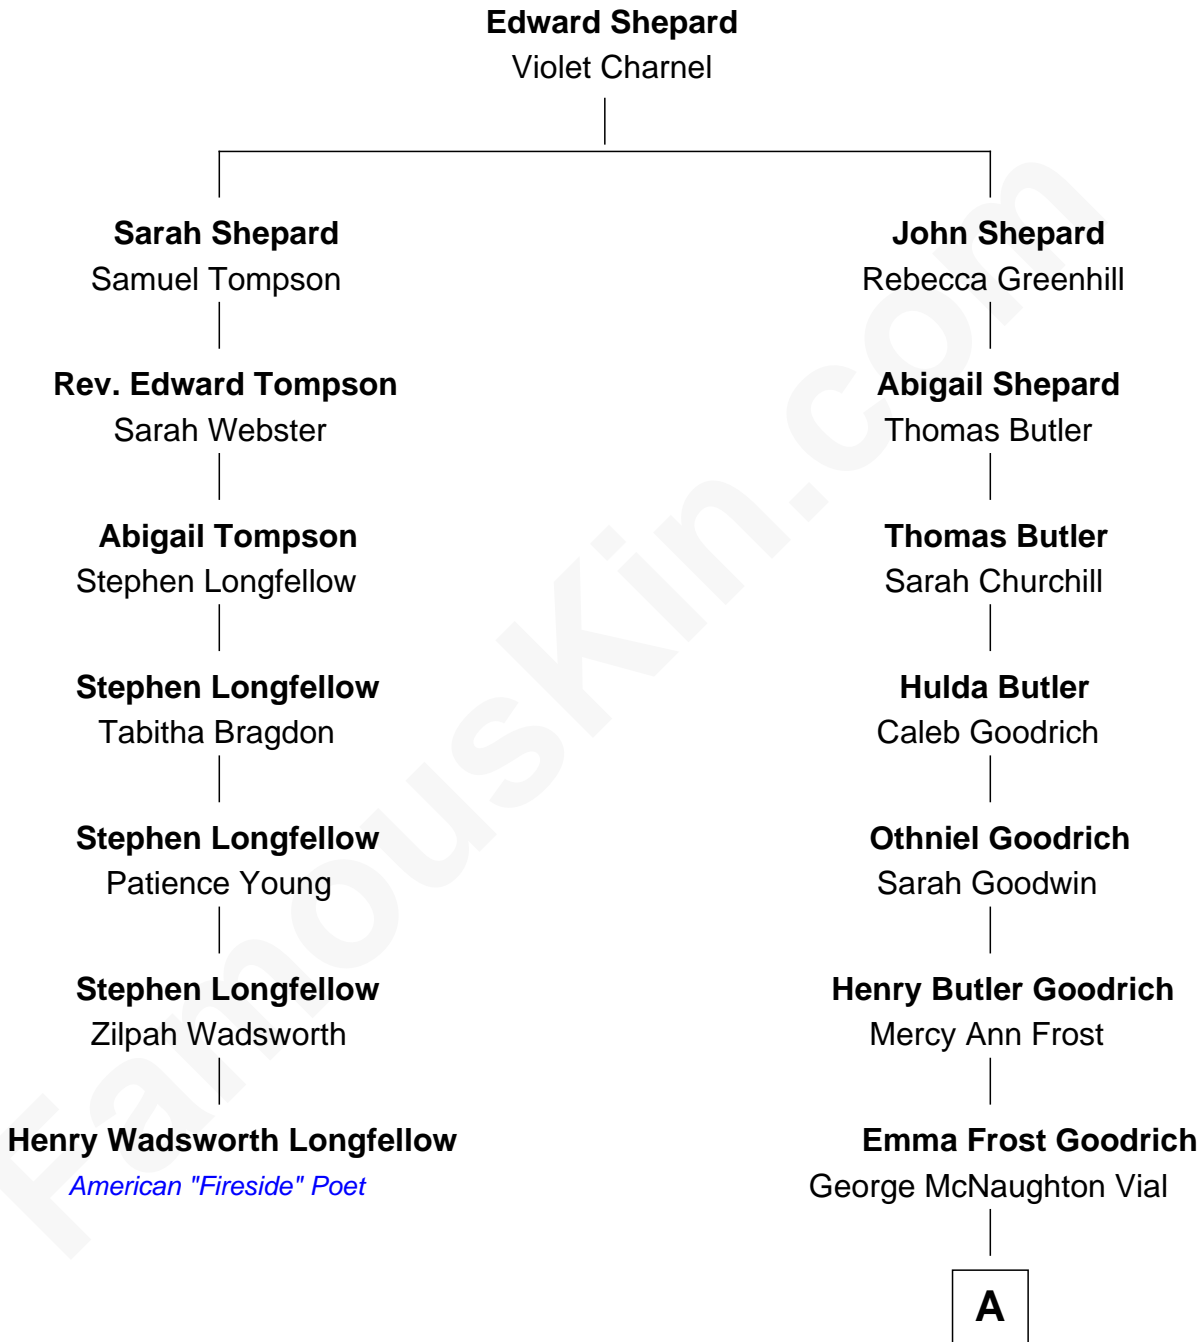

FamousKin.com
Relationship Chart of
Henry Wadsworth Longfellow
American "Fireside" Poet

6th cousin 4 times removed of

Kate Upton

Sports Illustrated Swimsuit Cover Model

A

Charles Henry Vial
Margaret Hastings Tyler

Elizabeth Brooks Vial
Stephen Edward Upton

Jefferson Matthew Upton
Shelley Fawn Davis

Kate Upton
Model and Actress