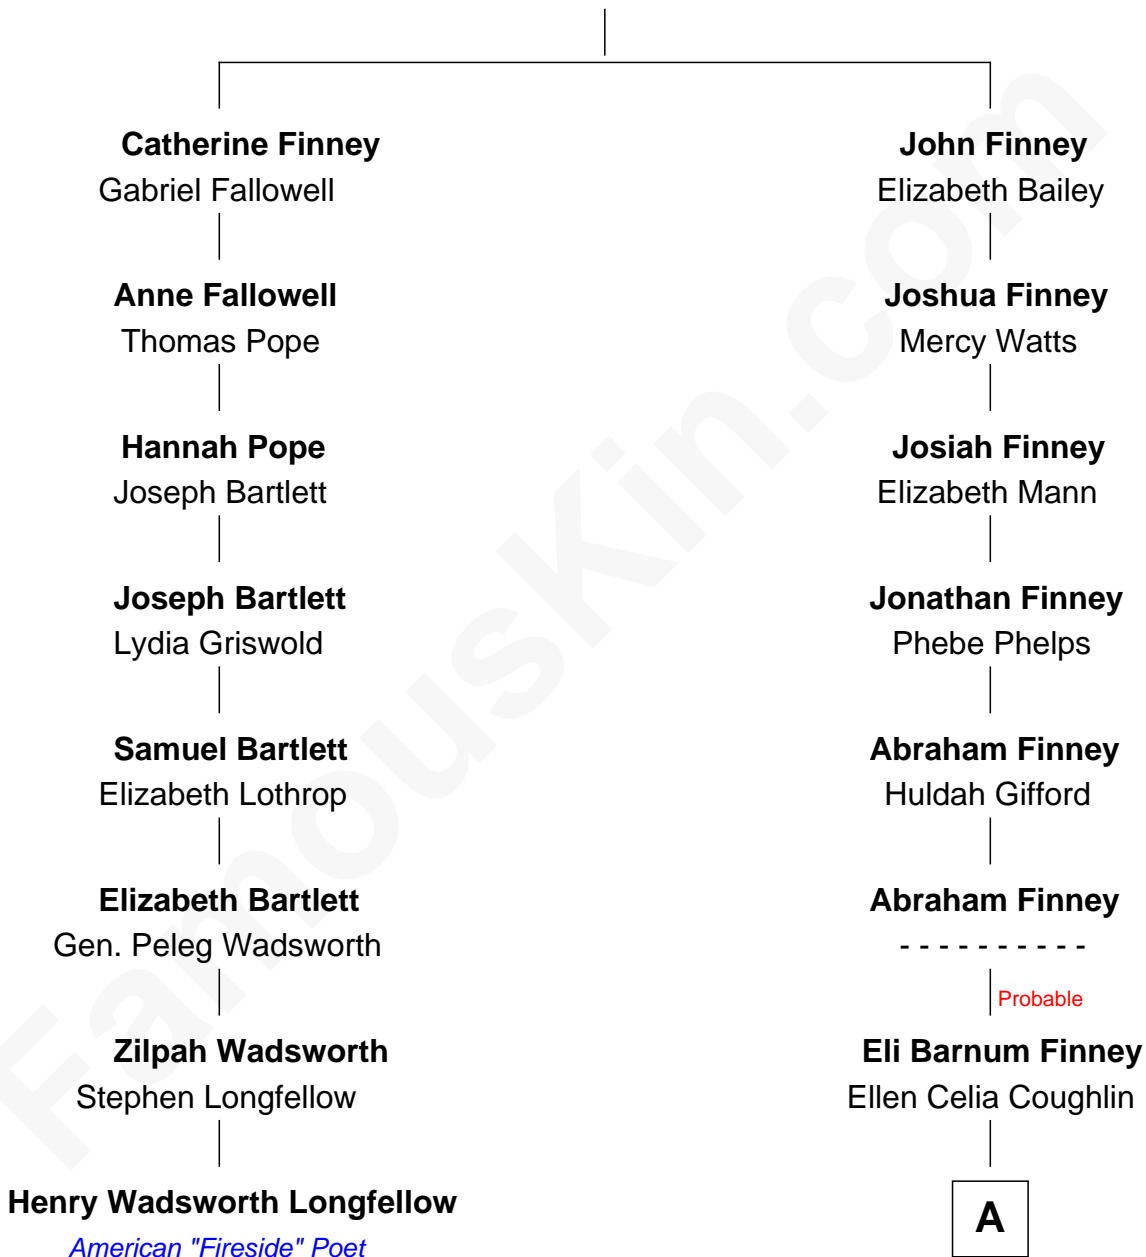

FamousKin.com
Relationship Chart of
Henry Wadsworth Longfellow
American "Fireside" Poet

7th cousin 3 times removed of
Brian Wilson
Co-Founder of The Beach Boys

Mrs. ----- Finney

A

—
Albert H. Finney

Elnora Brass

—
Ruth Edna Finney

Carl Arie Korthof

—
Audree Neva Korthof

Murray Gage Wilson

—
Brian Wilson

Co-Founder of The Beach Boys