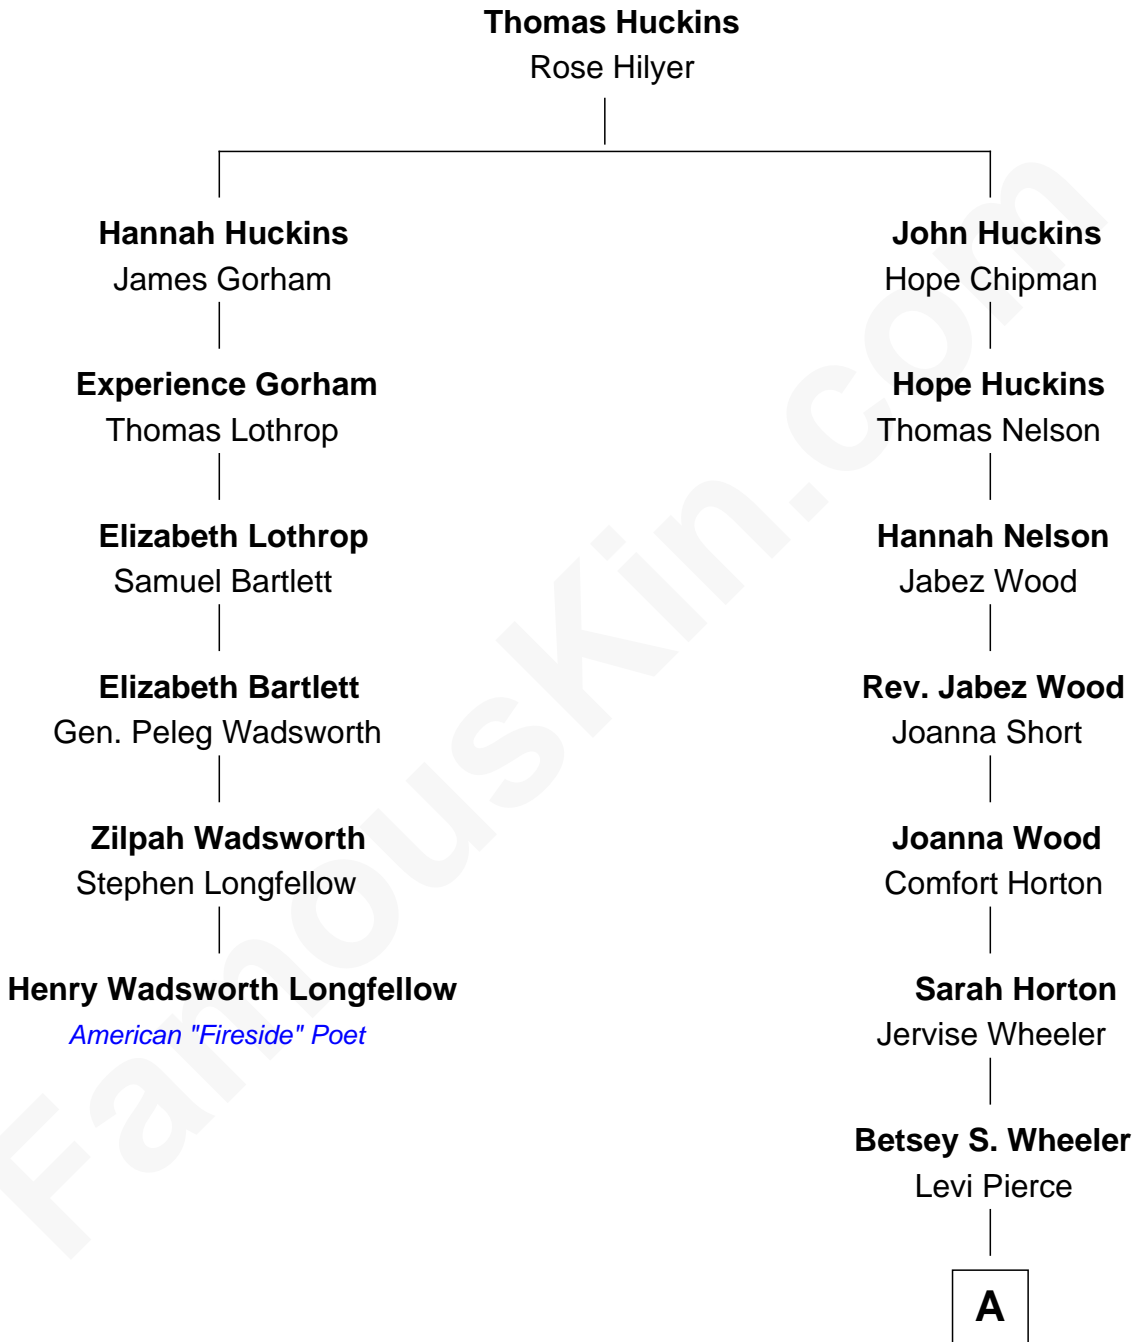

FamousKin.com
Relationship Chart of
Henry Wadsworth Longfellow
American "Fireside" Poet

5th cousin 7 times removed of

Jeb Bush
43rd Governor of Florida

A

Elizabeth Slade Pierce
Cortland Philip Livingston Butler

Mary Elizabeth Butler
Robert Emmet Sheldon

Flora Sheldon
Samuel Prescott Bush

Prescott Sheldon Bush
Dorothy Wear Walker

George Herbert Walker Bush
Barbara Pierce

Jeb Bush
43rd Governor of Florida

FamousKin.com