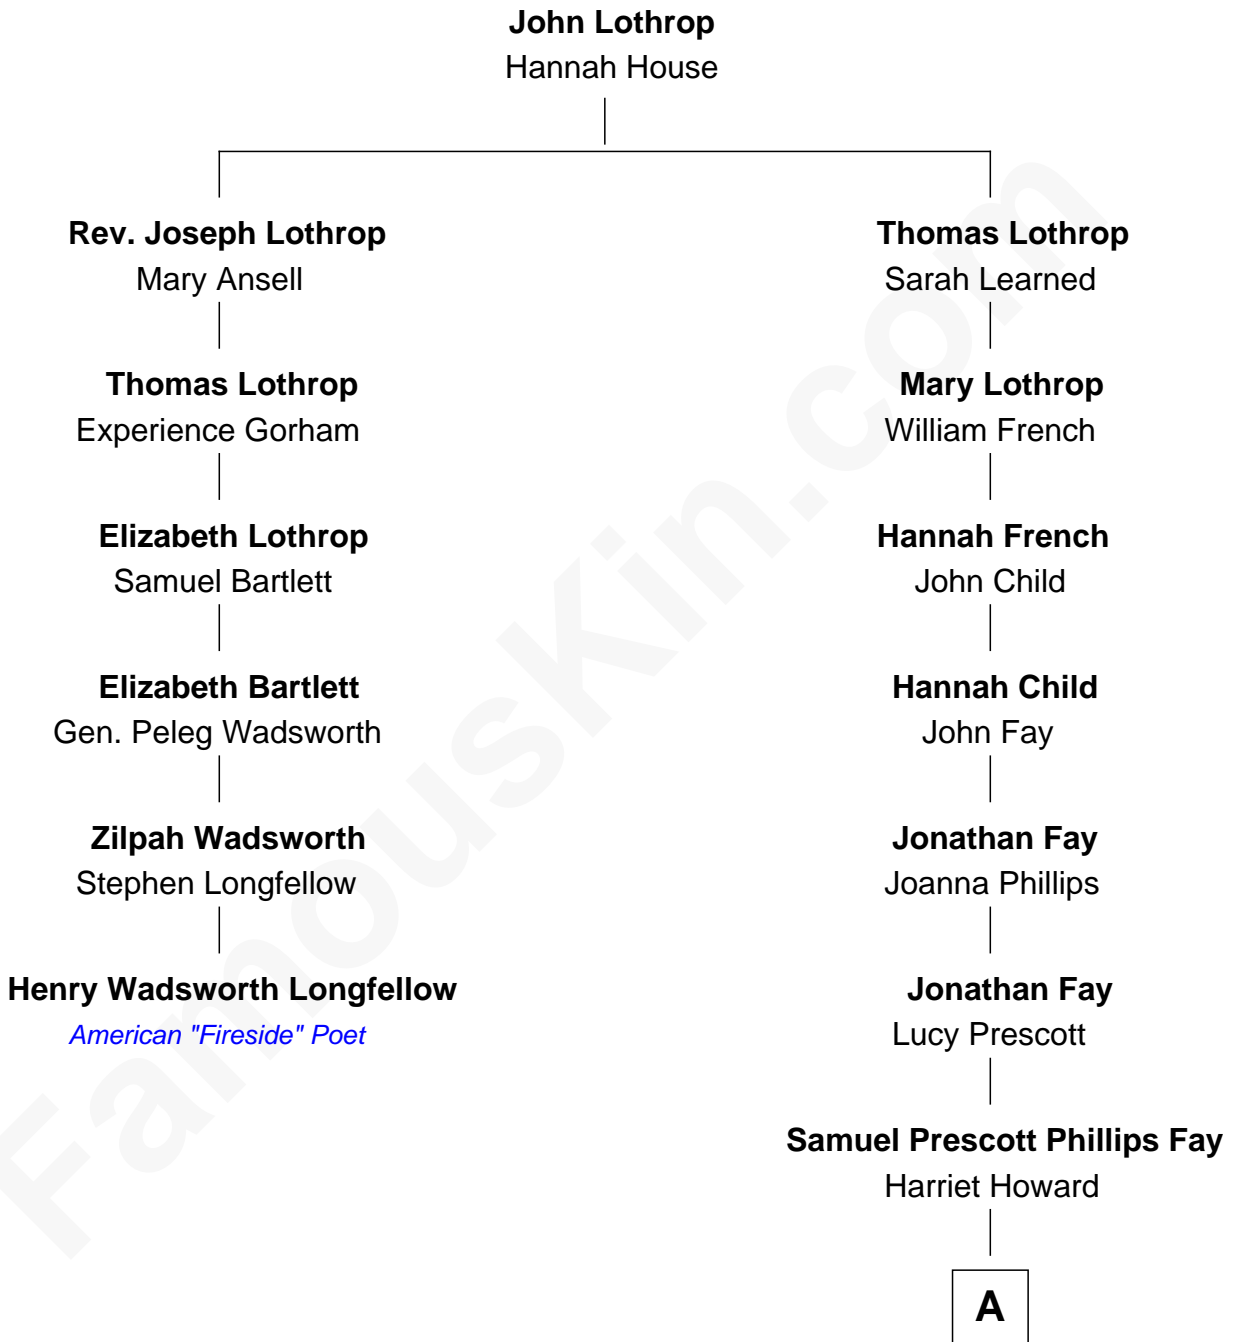

FamousKin.com
Relationship Chart of
Henry Wadsworth Longfellow
American "Fireside" Poet

5th cousin 7 times removed of

Jeb Bush

43rd Governor of Florida

A

—
Samuel Howard Fay
Susan Montfort Shellman

—
Harriet Eleanor Fay
Rev. James Smith Bush

—
Samuel Prescott Bush
Flora Sheldon

—
Prescott Sheldon Bush
Dorothy Wear Walker

—
George Herbert Walker Bush
Barbara Pierce

—
Jeb Bush
43rd Governor of Florida