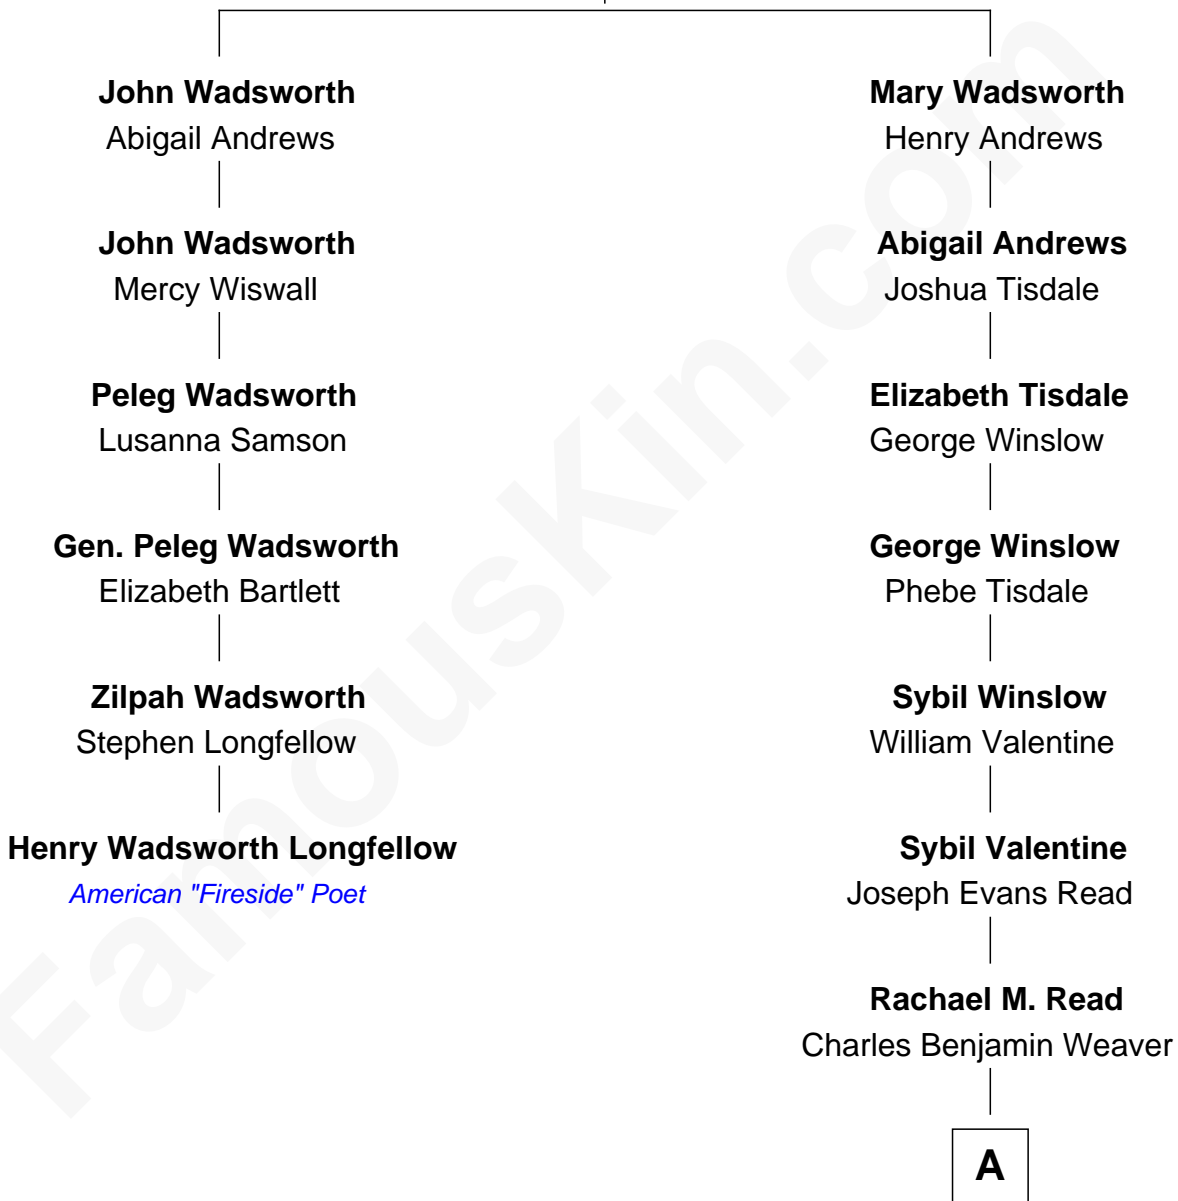

**FamousKin.com**  
**Relationship Chart of**  
**Henry Wadsworth Longfellow**  
*American "Fireside" Poet*

5th cousin 5 times removed of

**Sigourney Weaver**  
*Movie Actress*

**Christopher Wadsworth**  
 Grace - - - - -

**A**

Francis Milton Weaver

Jane Weaver Laffin

Sylvester Laffin Weaver

Amabel Dixon

Sylvester Laffin Weaver

Desiree Mary Lucy Hawkins

**Sigourney Weaver**