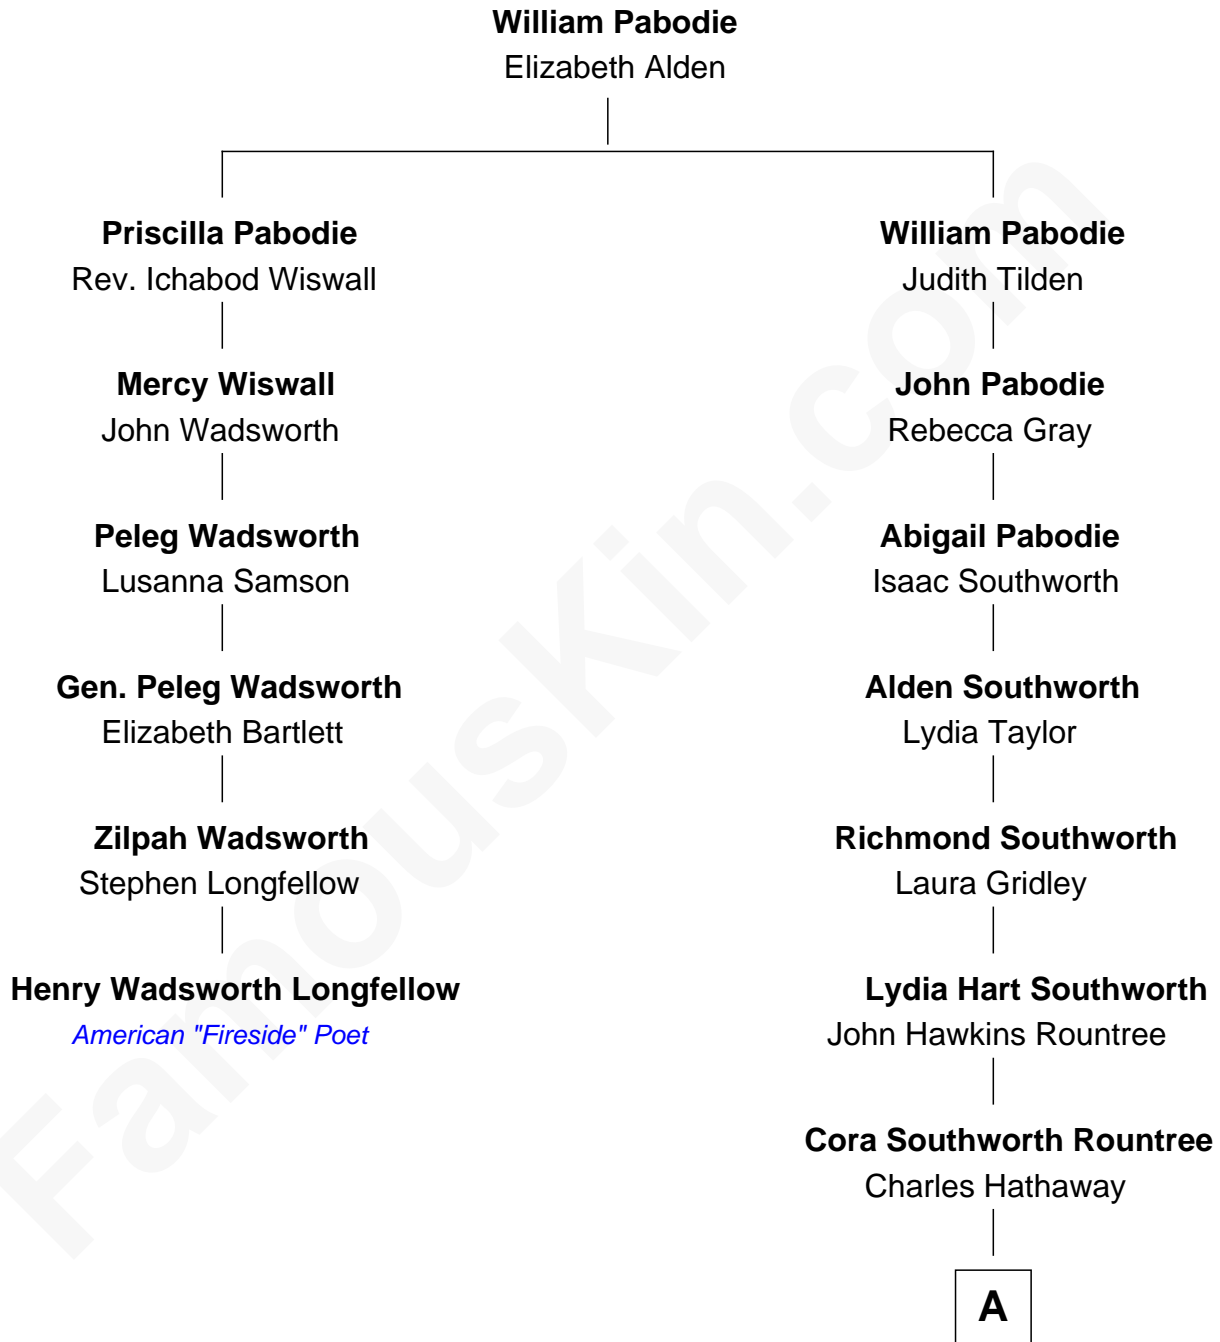

**FamousKin.com**  
**Relationship Chart of**  
**Henry Wadsworth Longfellow**  
*American "Fireside" Poet*

5th cousin 5 times removed of

**Paget Brewster**  
*TV Actress*

**A**

Stewart Southworth Hathaway

Helen Viles

Valerie Hathaway

John Bechtel Tew

Hathaway Tew

Galen Brewster

Paget Brewster

*TV Actress*