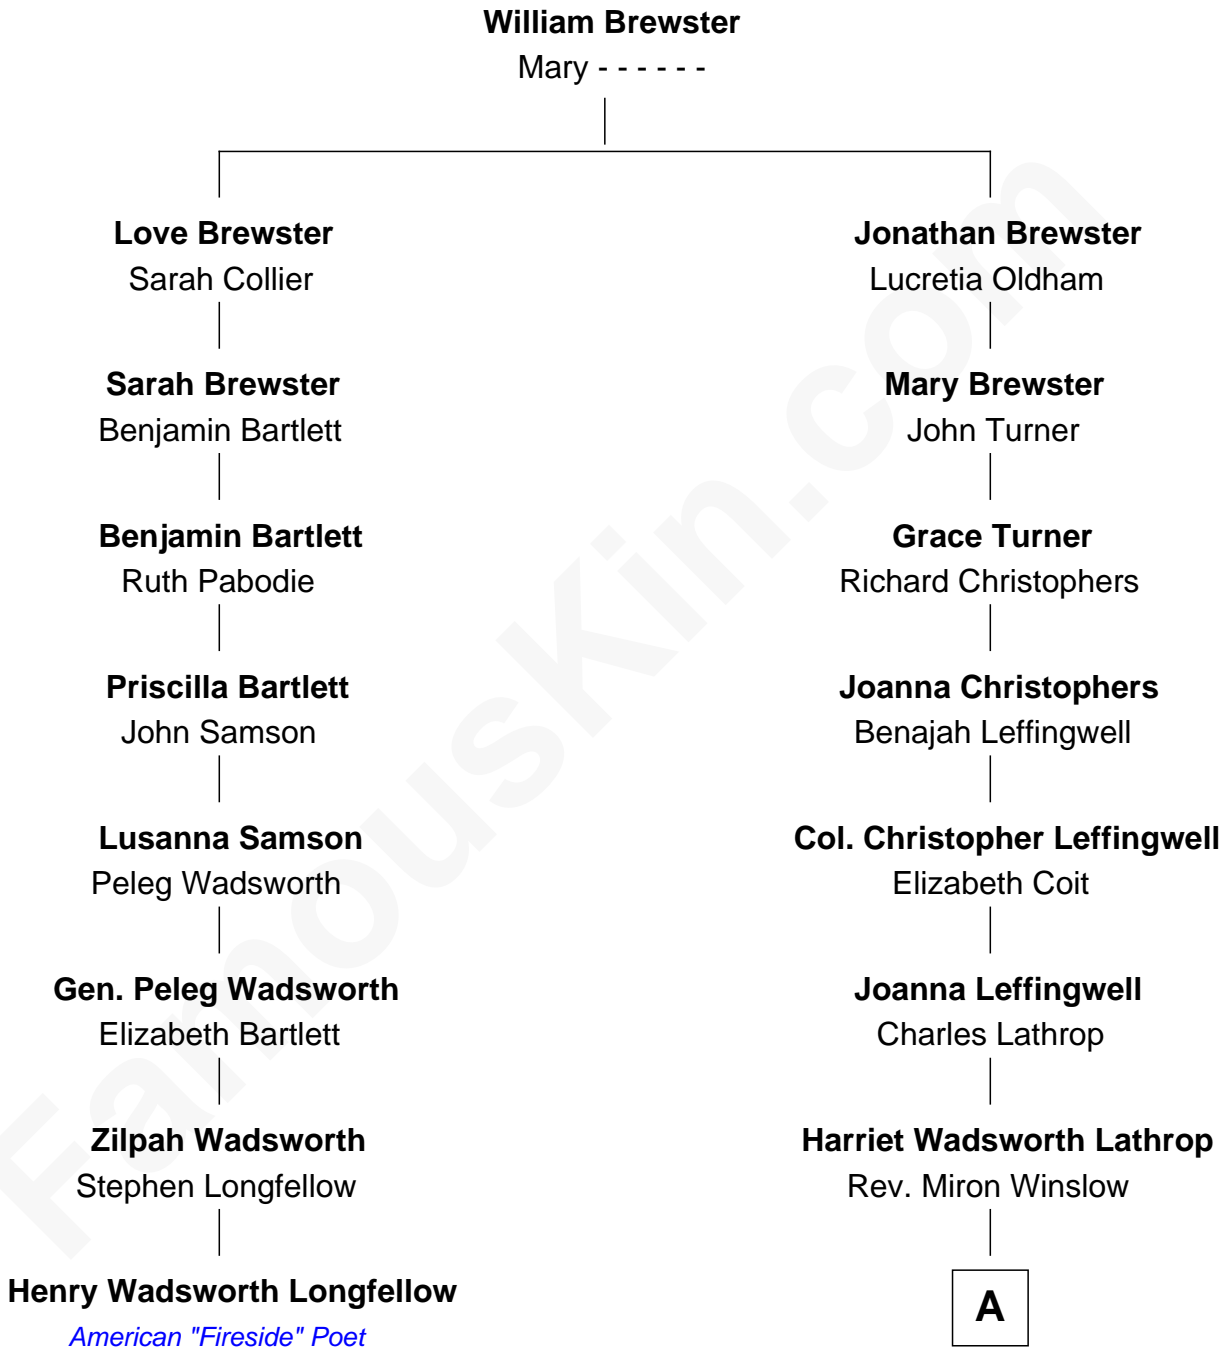

FamousKin.com
Relationship Chart of
Henry Wadsworth Longfellow
American "Fireside" Poet

7th cousin 2 times removed of

Allen Dulles
5th Director of the C.I.A.

A

Harriet Lathrop Winslow
Rev. John Welsh Dulles

Allen Macy Dulles
Edith Foster

Allen Dulles
5th Director of the C.I.A.

FamousKin.com