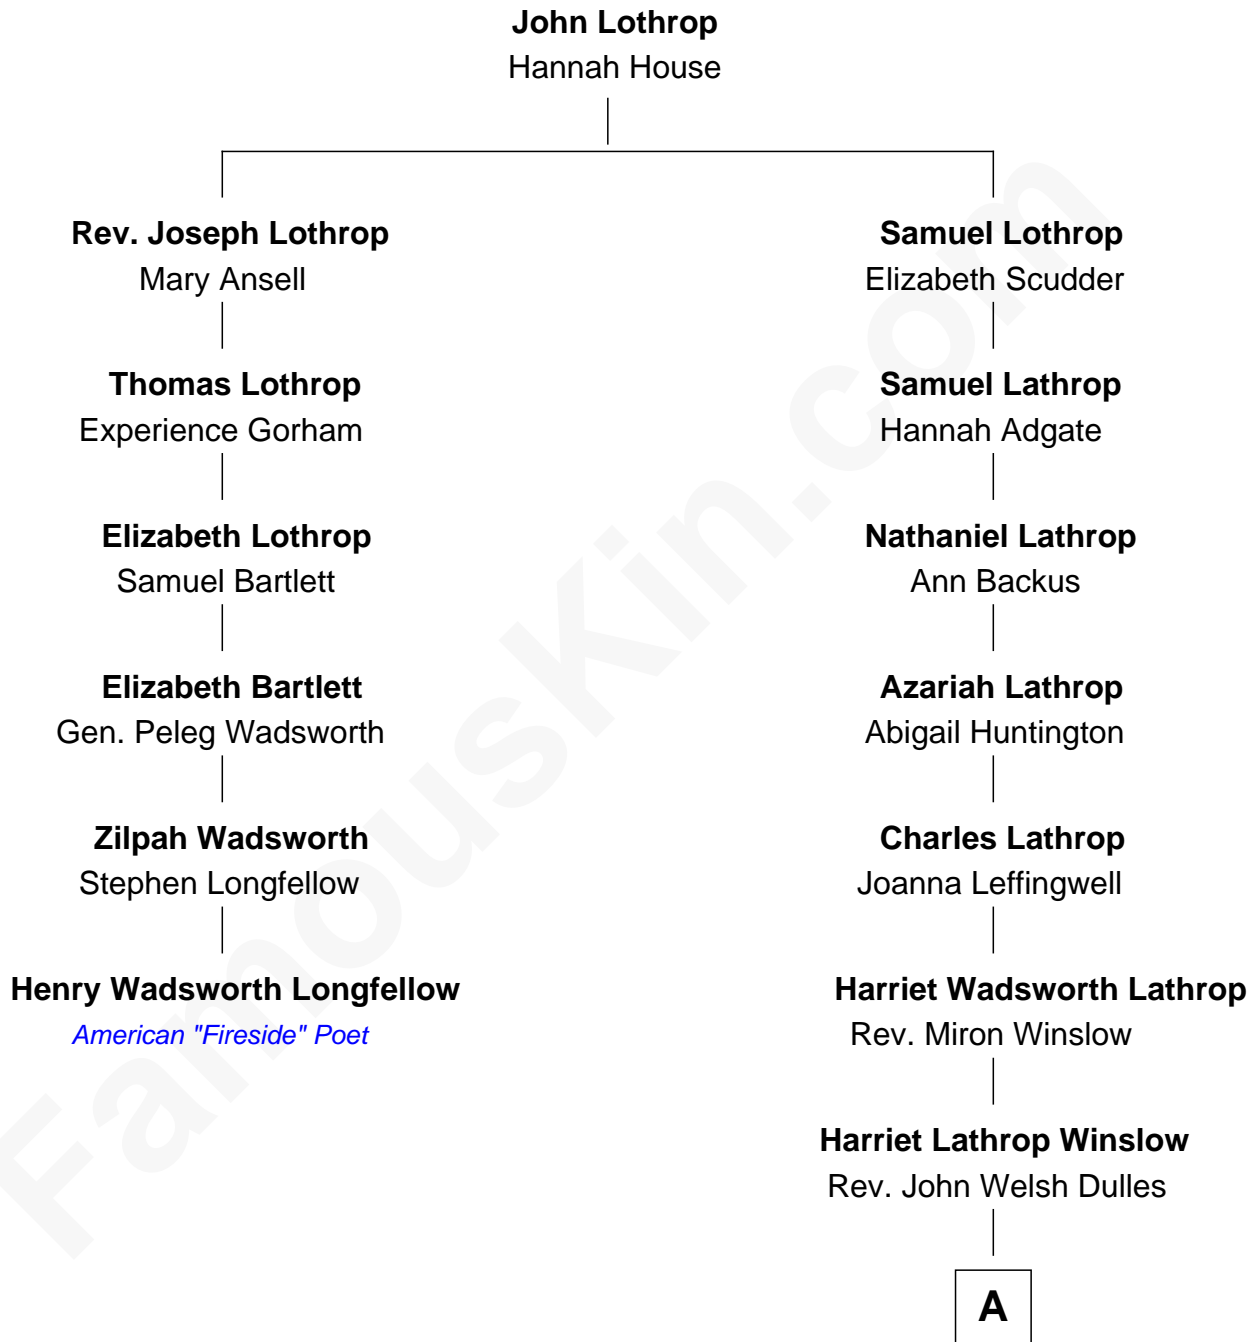

FamousKin.com
Relationship Chart of
Henry Wadsworth Longfellow
American "Fireside" Poet

5th cousin 3 times removed of

Allen Dulles
5th Director of the C.I.A.

A

Allen Macy Dulles
Edith Foster

Allen Dulles
5th Director of the C.I.A.

FamousKin.com