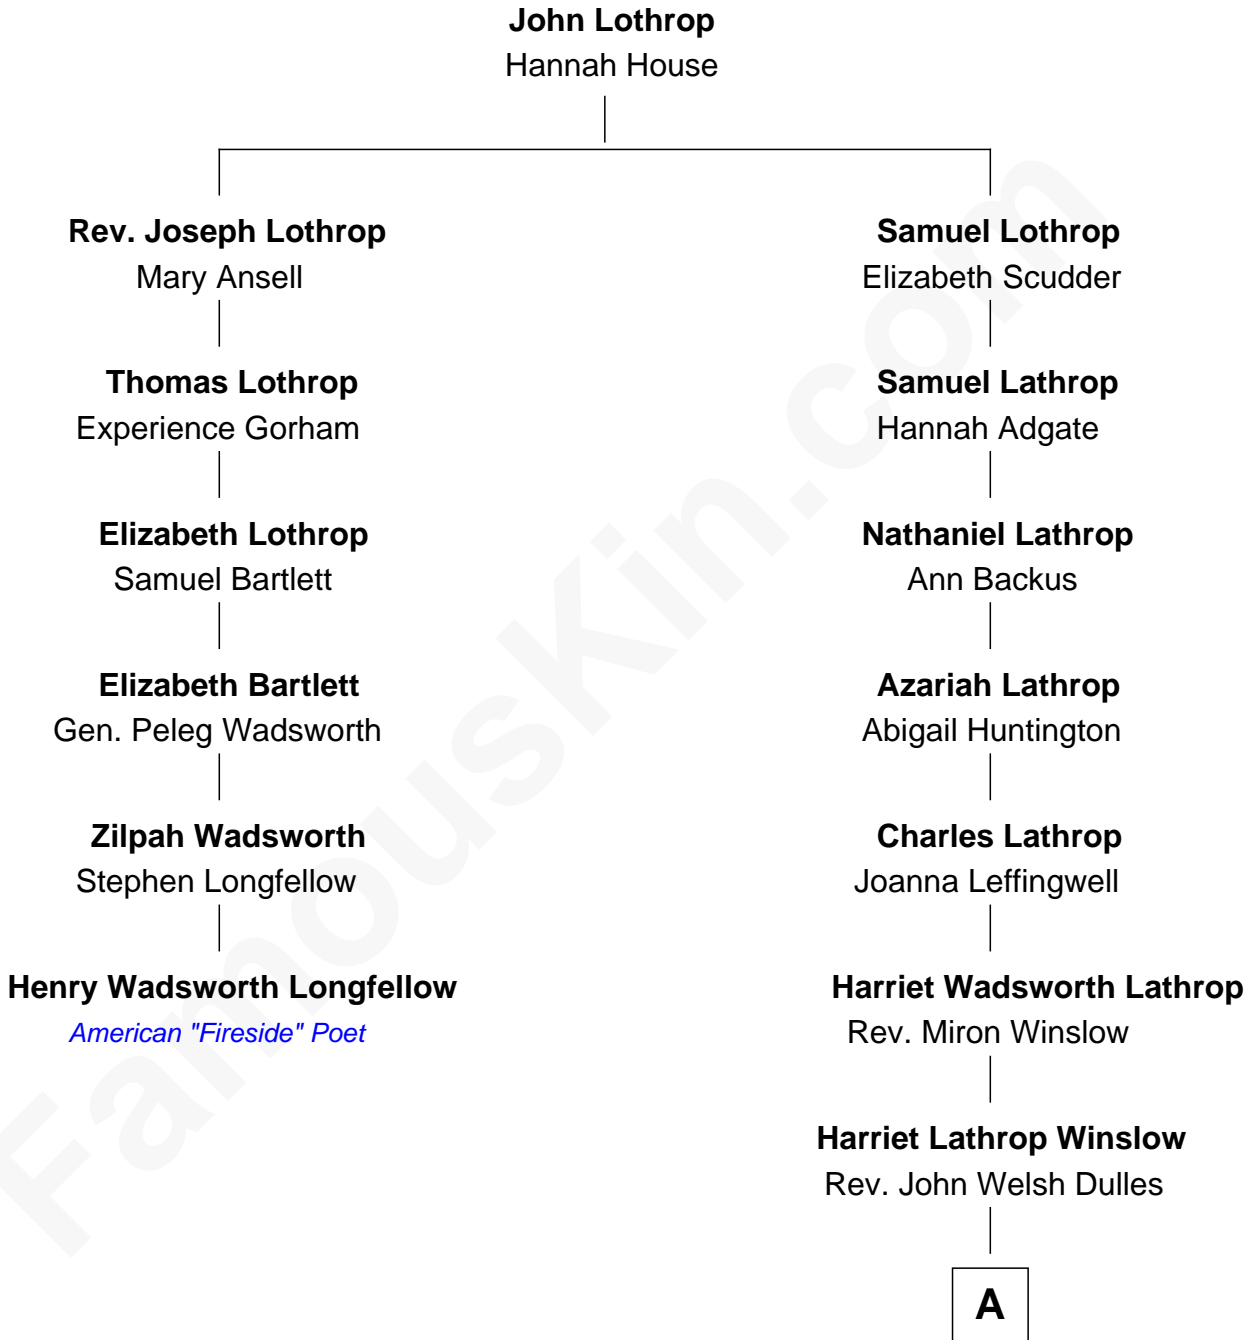

FamousKin.com
Relationship Chart of
Henry Wadsworth Longfellow
American "Fireside" Poet

5th cousin 3 times removed of

John Foster Dulles
52nd U.S. Secretary of State

A

Allen Macy Dulles

Edith Foster

John Foster Dulles

52nd U.S. Secretary of State

FamousKin.com