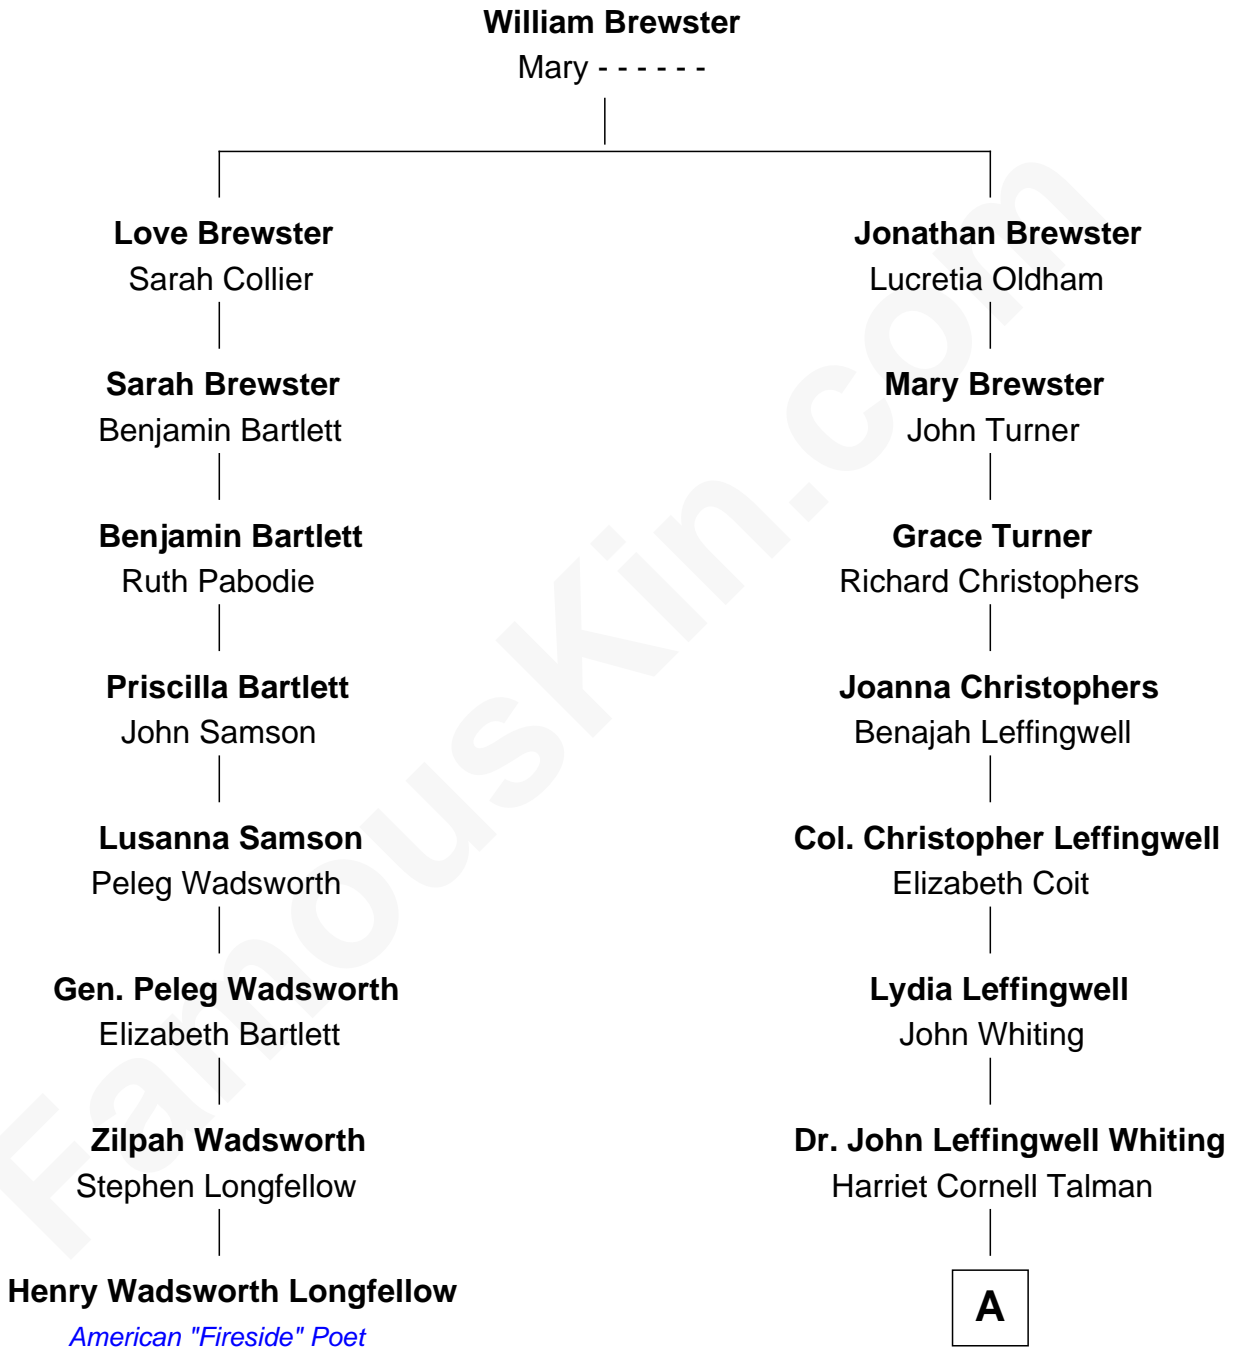

FamousKin.com
Relationship Chart of
Henry Wadsworth Longfellow
American "Fireside" Poet

7th cousin 4 times removed of

Adlai Stevenson III
U.S. Senator from Illinois

A

|
John Talman Whiting

Mary Sophia Hill

|
Mary DeGama Whiting

William Borden

|
John Borden

Ellen Wallace Waller

|
Ellen Borden

Adlai Ewing Stevenson

|
Adlai Stevenson III

U.S. Senator from Illinois