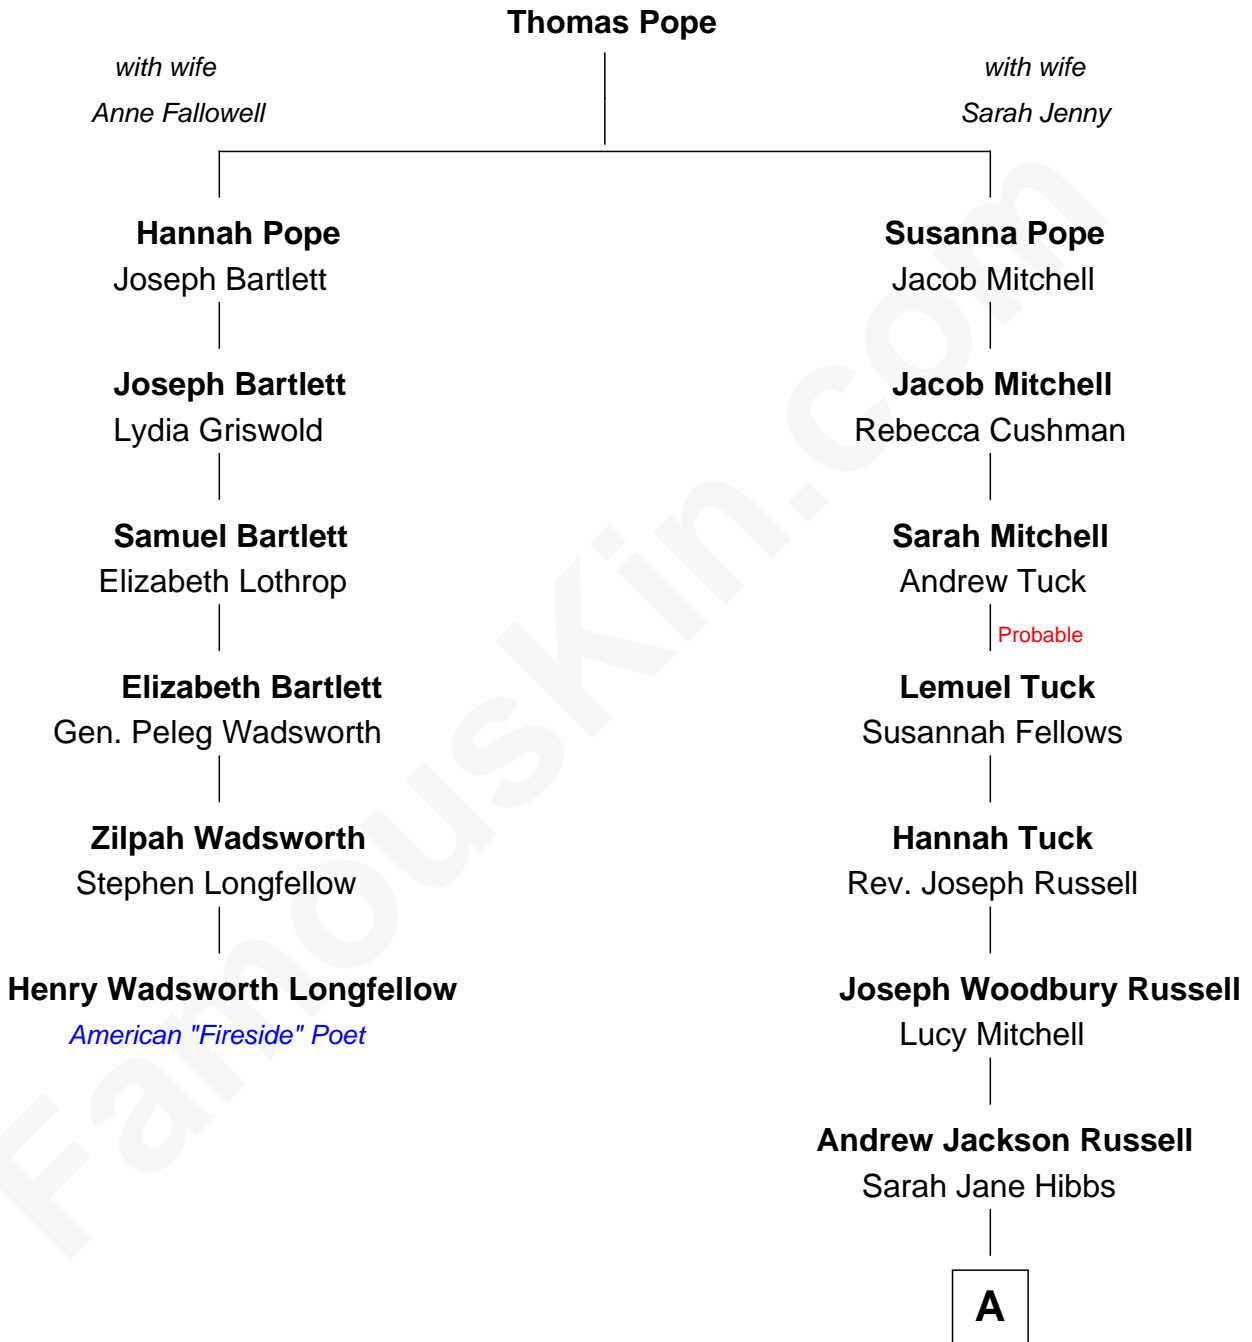

FamousKin.com
Relationship Chart of
Henry Wadsworth Longfellow
American "Fireside" Poet

5th cousin 4 times removed of
Charlie Munger
Vice-Chairman of Berkshire Hathaway

A

Charles W. Russell
Helen Vienna Ingham

Florence V. Russell
Alfred Case Munger

Charlie Munger
Vice-Chairman of Berkshire Hathaway