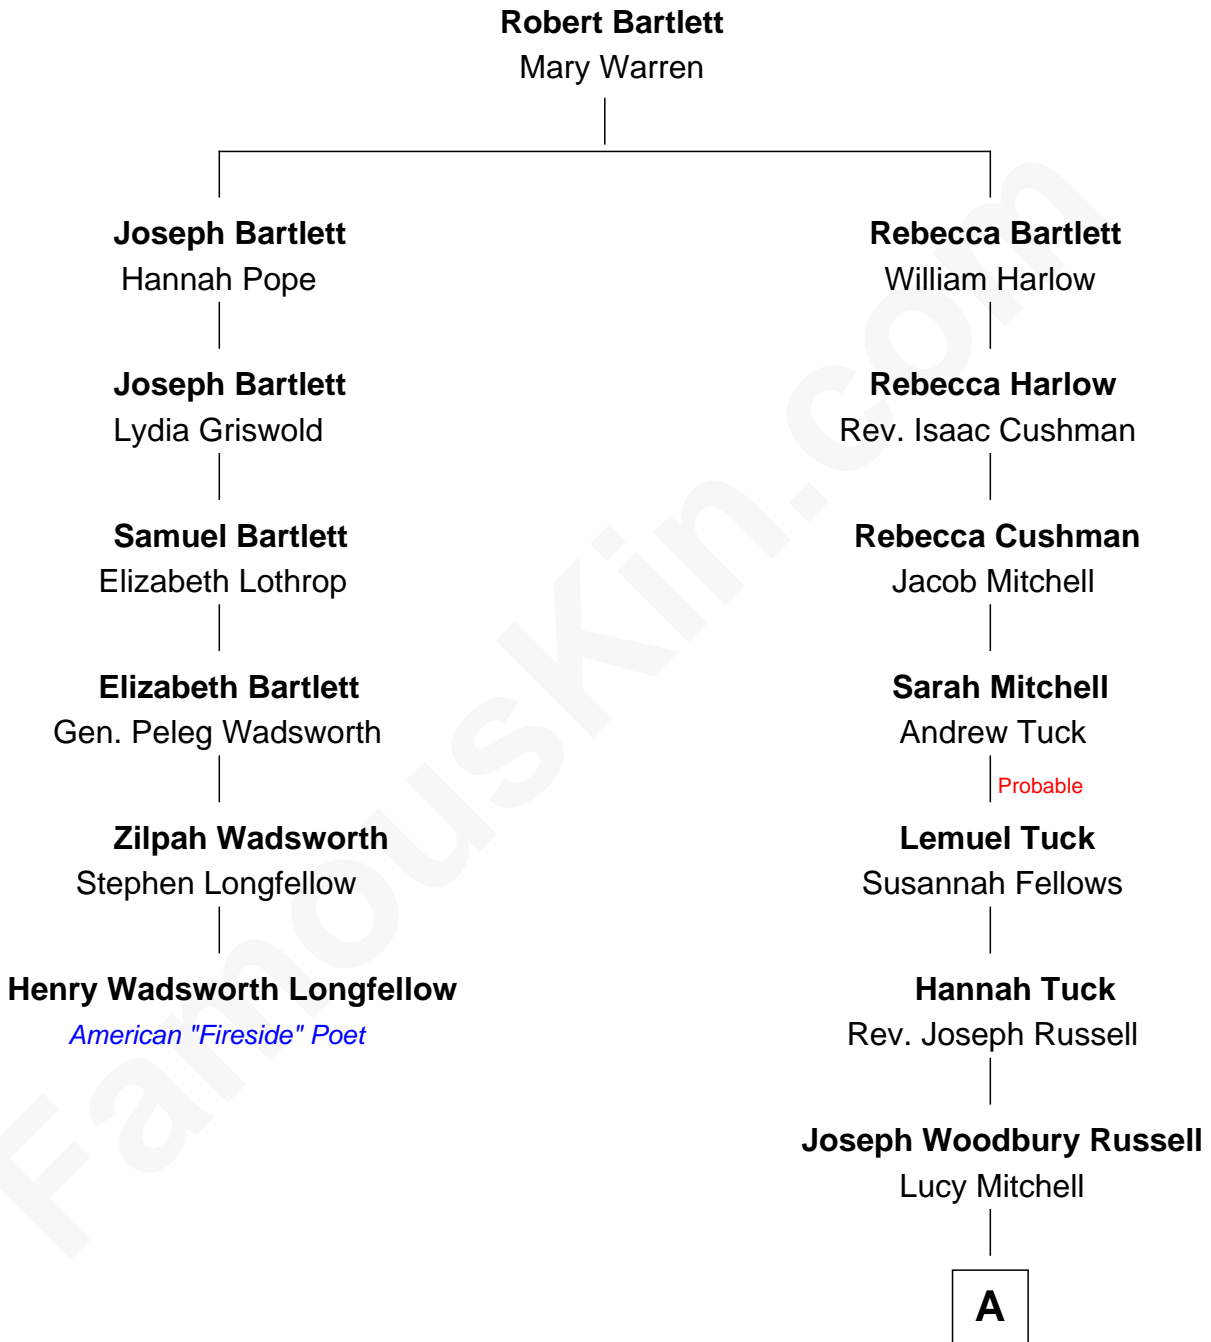

FamousKin.com
Relationship Chart of
Henry Wadsworth Longfellow
American "Fireside" Poet

5th cousin 5 times removed of

Charlie Munger
Vice-Chairman of Berkshire Hathaway

A

Andrew Jackson Russell

Sarah Jane Hibbs

Charles W. Russell

Helen Vienna Ingham

Florence V. Russell

Alfred Case Munger

Charlie Munger

Vice-Chairman of Berkshire Hathaway