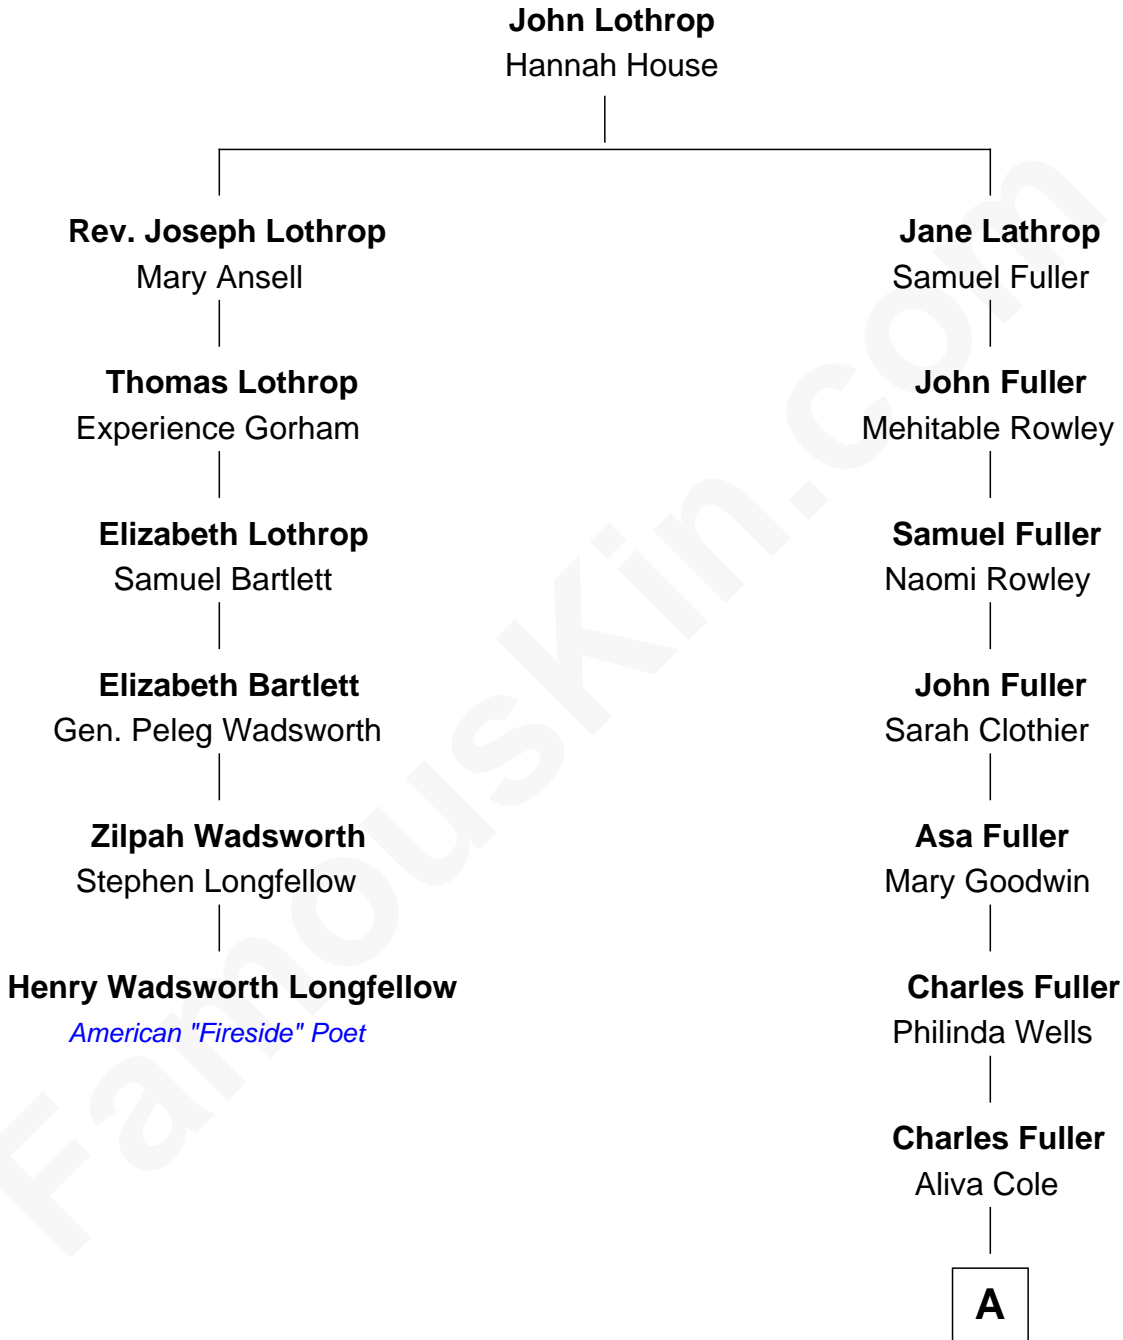

FamousKin.com
Relationship Chart of
Henry Wadsworth Longfellow
American "Fireside" Poet

5th cousin 5 times removed of

Dick Clark
Radio and TV Host

A

Jane Sophia Fuller

George Barnard

Charles Fuller Barnard

Anna May Aldridge

Julia Fuller Barnard

Richard Augustus Clark

Dick Clark

Radio and TV Host