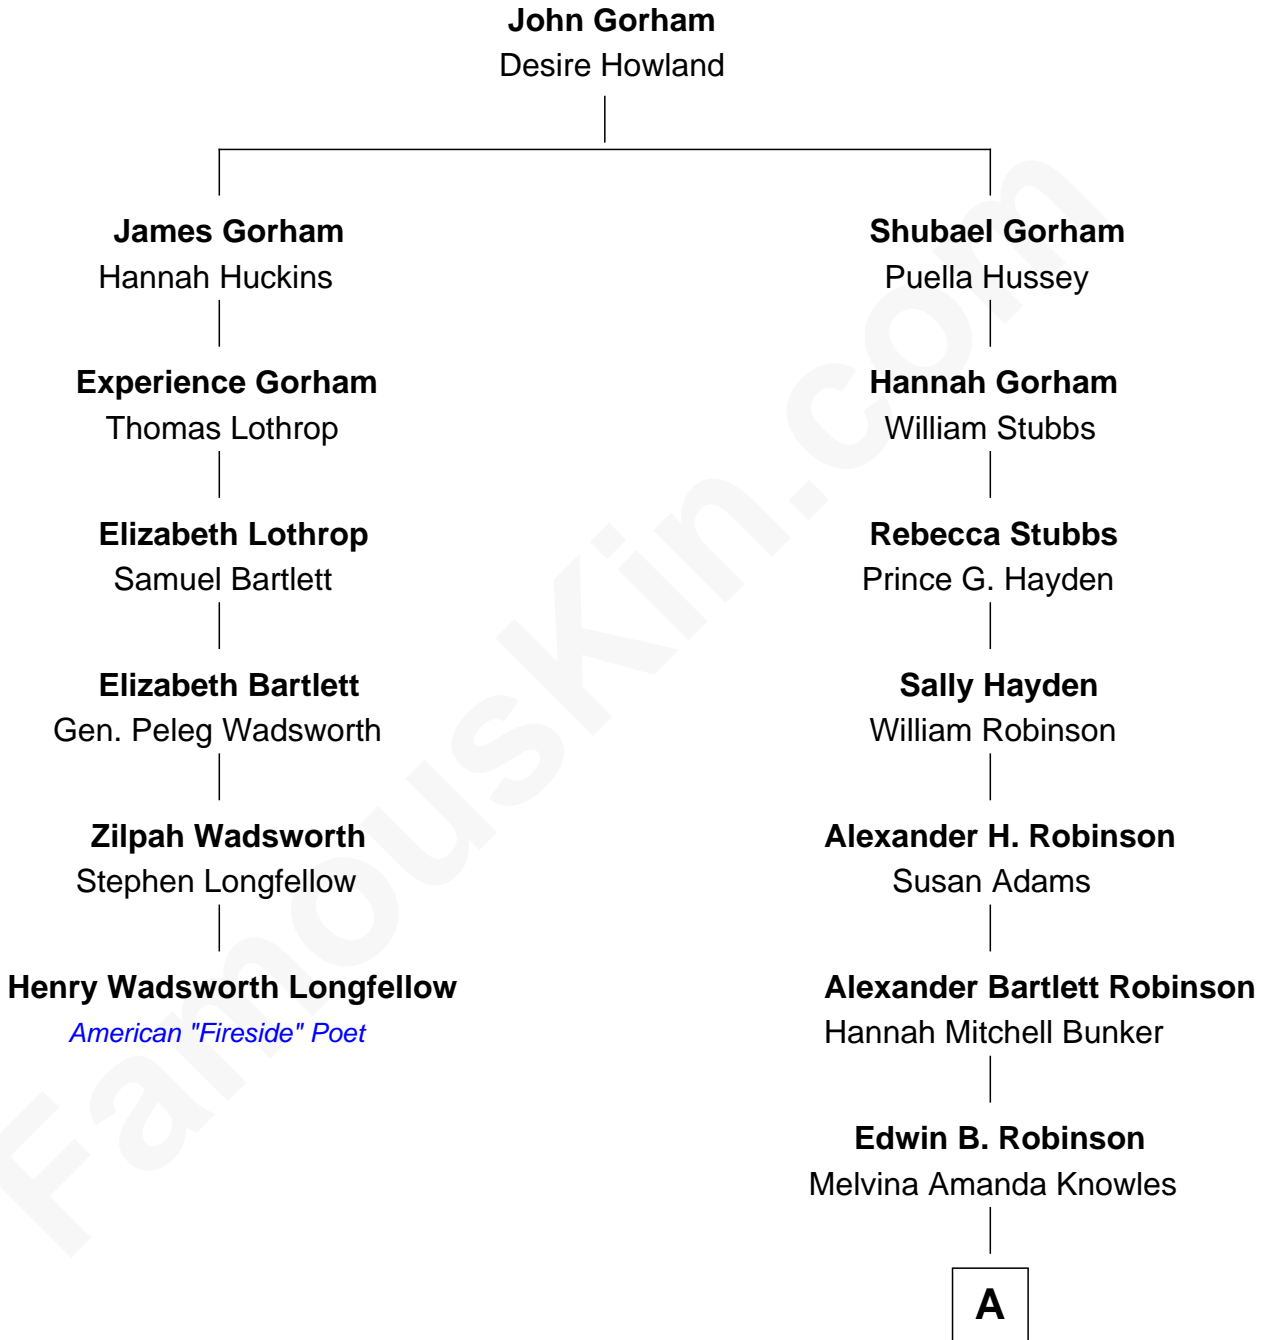

FamousKin.com
Relationship Chart of
Henry Wadsworth Longfellow
American "Fireside" Poet

5th cousin 4 times removed of

John Lithgow
Stage, TV, and Movie Actor

A

|
Ina Berenice Robinson
Arthur Washington Lithgow

|
Arthur Washington Lithgow
Sarah Jane Price

|
John Lithgow
Stage, TV, and Movie Actor