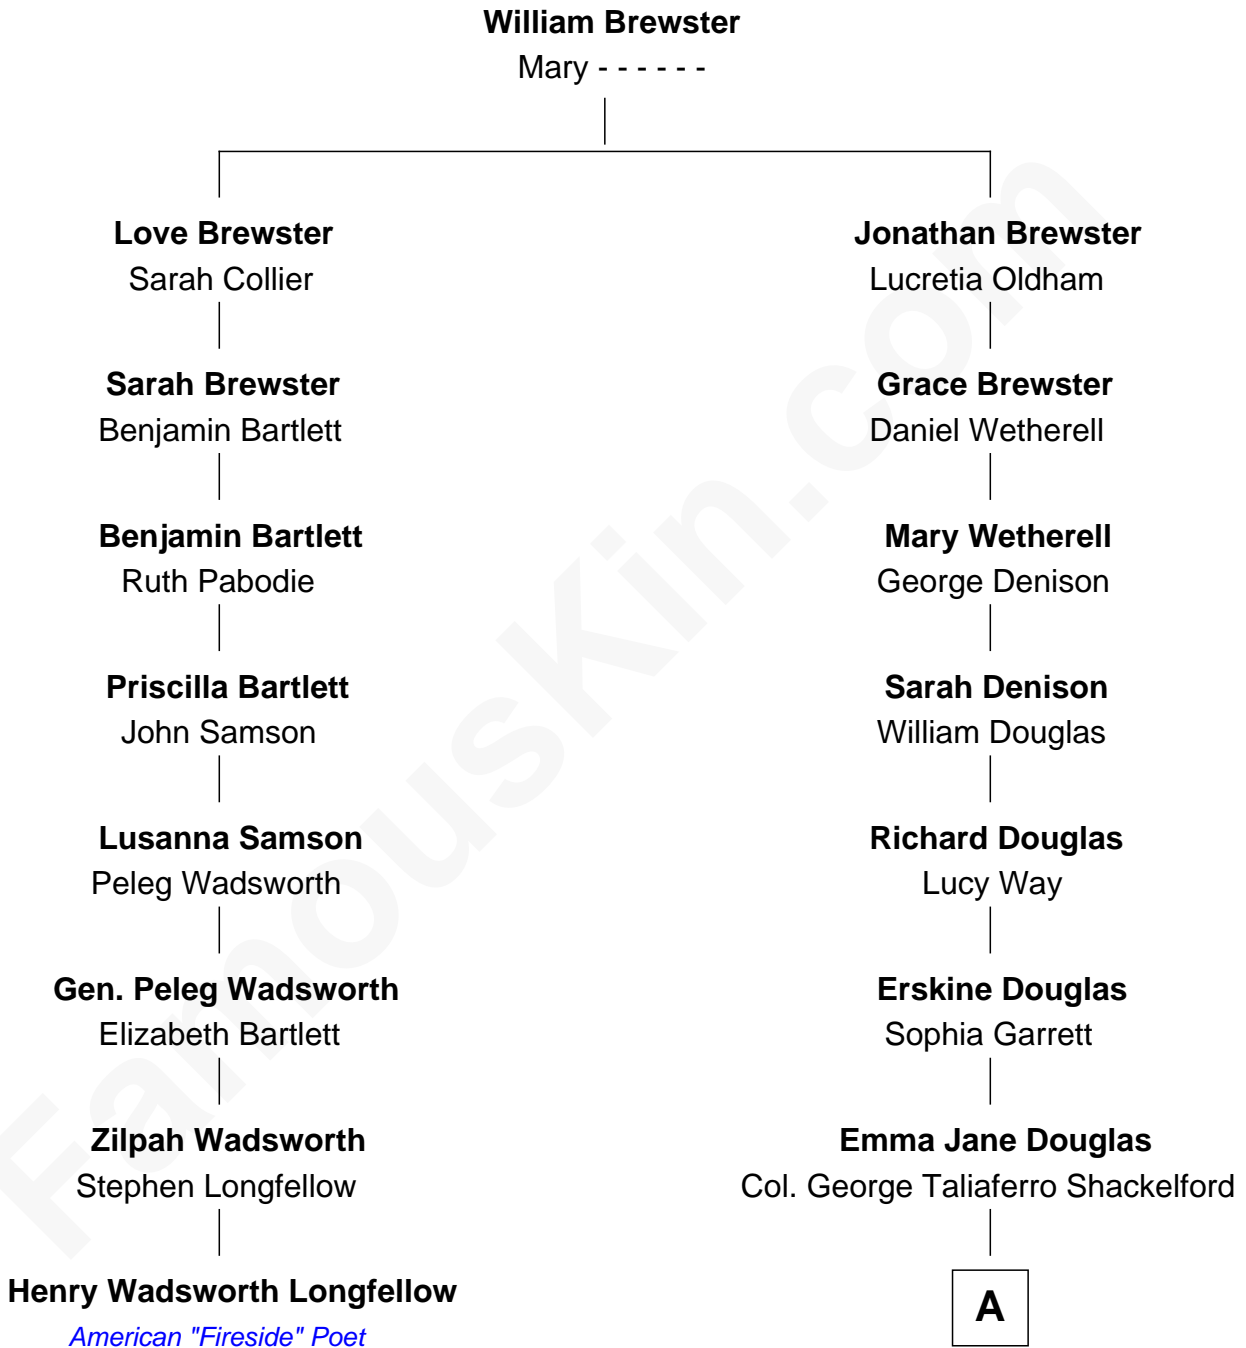

FamousKin.com
Relationship Chart of
Henry Wadsworth Longfellow
American "Fireside" Poet

7th cousin 3 times removed of

Illeana Douglas
TV and Movie Actress

A

Lena Priscilla Shackelford
Edouard Gregory Hesselberg

Melvyn Edouard Hesselberg
Rosalind Hightower

Gregory Hesselberg
Joan Georgescu

Illeana Douglas
TV and Movie Actress