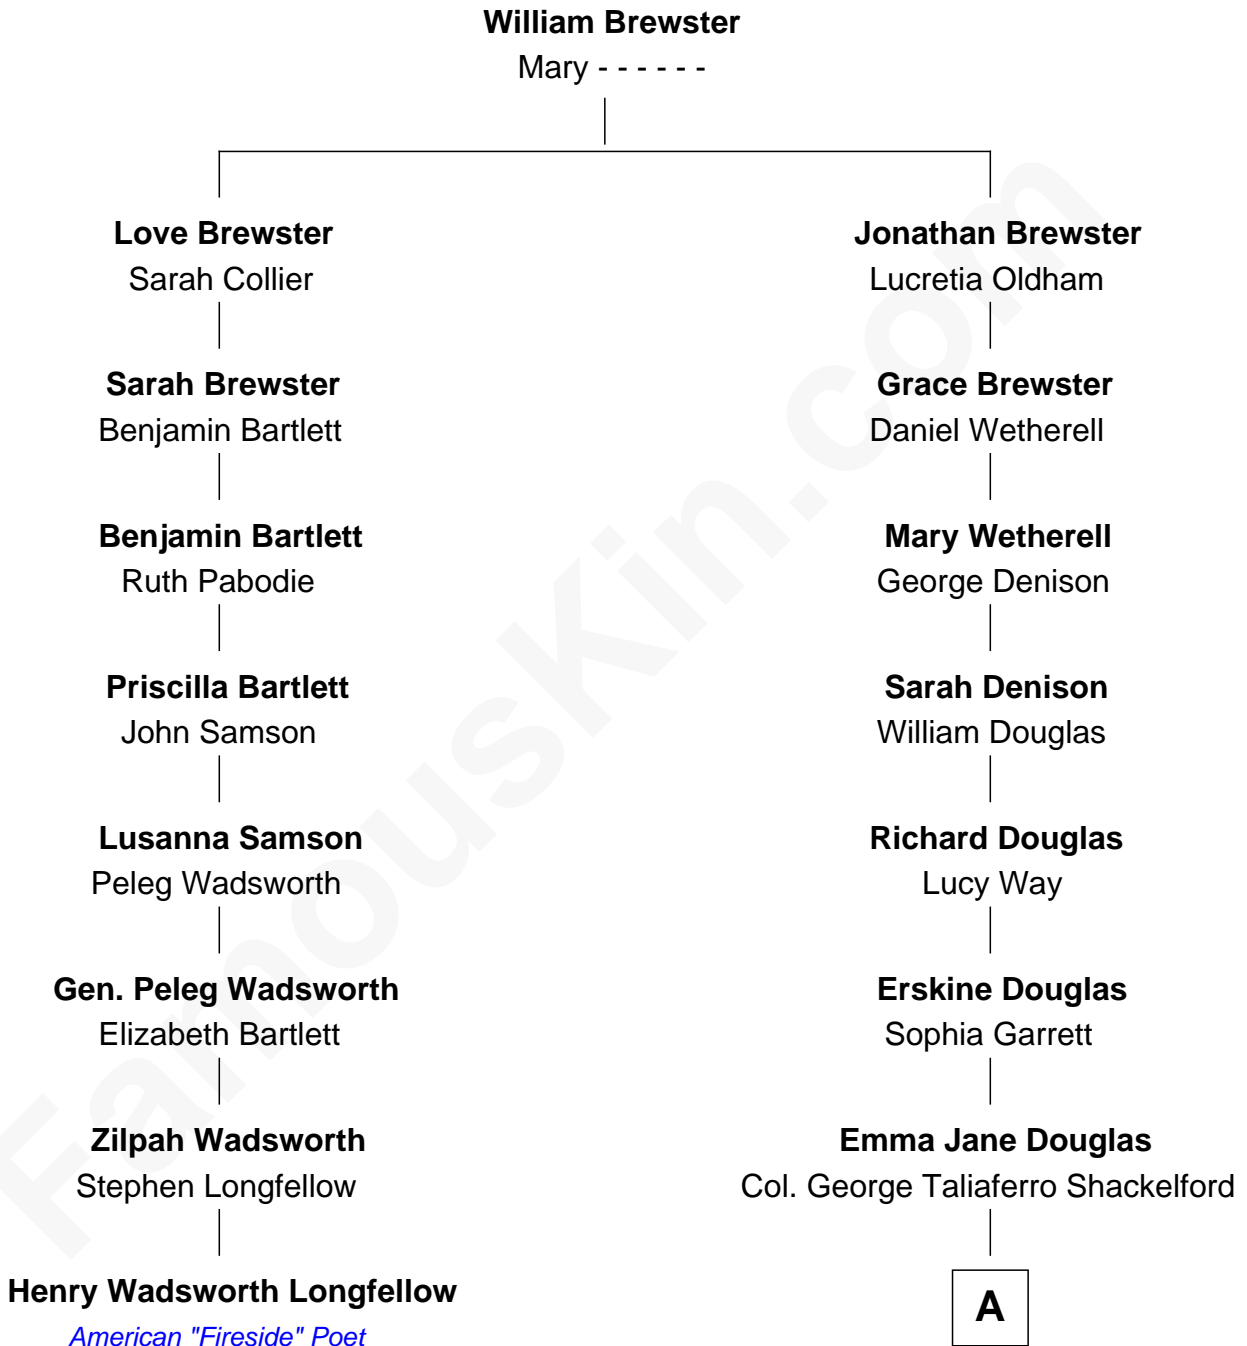

FamousKin.com
Relationship Chart of
Henry Wadsworth Longfellow
American "Fireside" Poet

7th cousin 1 time removed of

Melvyn Douglas
Movie Actor

A

Lena Priscilla Shackelford
Edouard Gregory Hesselberg

Melvyn Douglas
Movie Actor

FamousKin.com