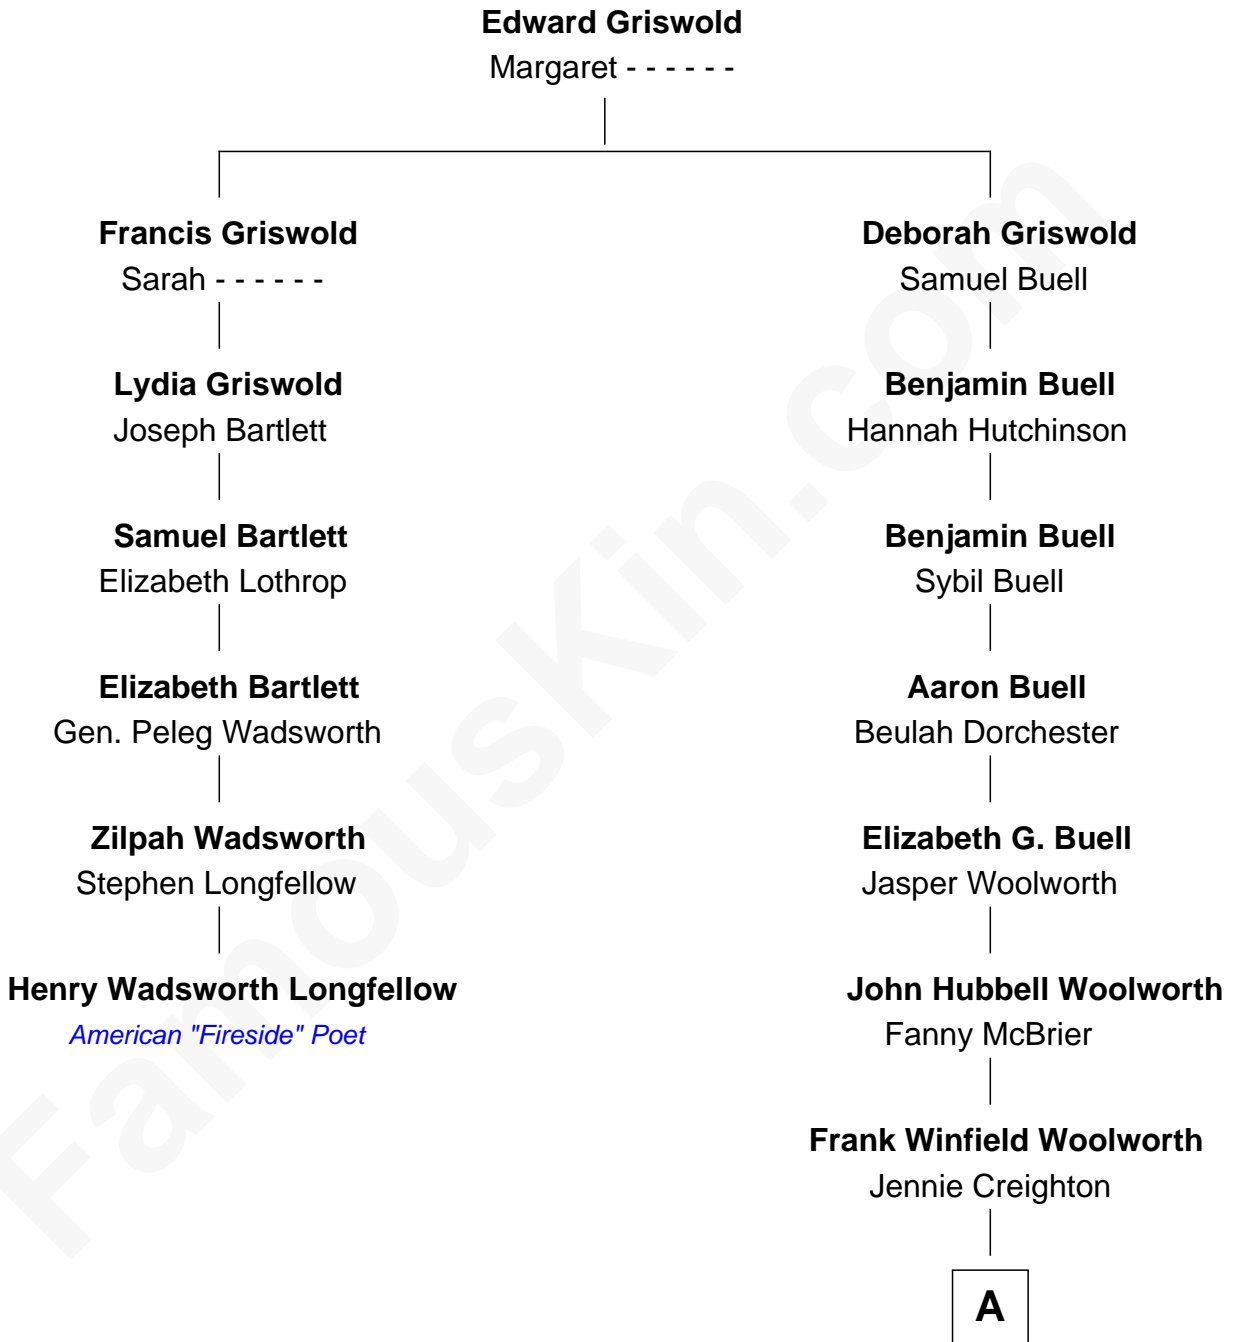

FamousKin.com
Relationship Chart of
Henry Wadsworth Longfellow
American "Fireside" Poet

5th cousin 3 times removed of

Barbara Hutton
Socialite (aka "Poor Little Rich Girl")

A

Edna Woolworth
Franklyn Laws Hutton

Barbara Hutton
"Poor Little Rich Girl"

FamousKin.com