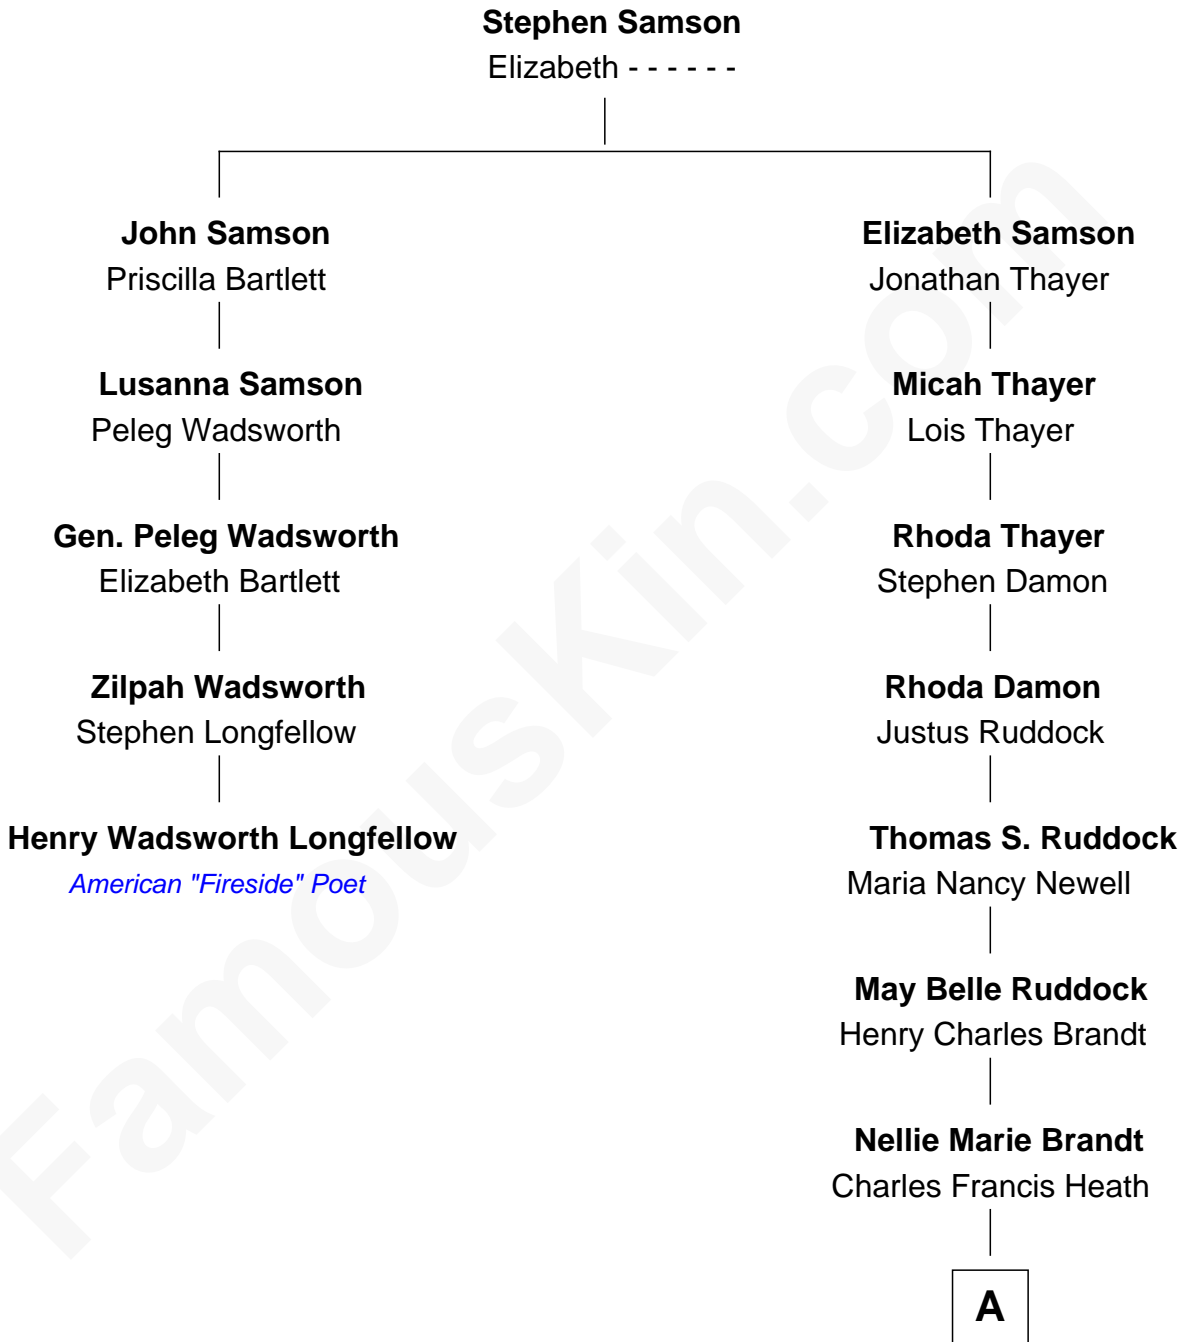

FamousKin.com
Relationship Chart of
Henry Wadsworth Longfellow
American "Fireside" Poet

4th cousin 4 times removed of

Sarah Palin
9th Governor of Alaska

A

Charles Richard Heath

Sarah Sheeran

Sarah Palin

9th Governor of Alaska

FamousKin.com