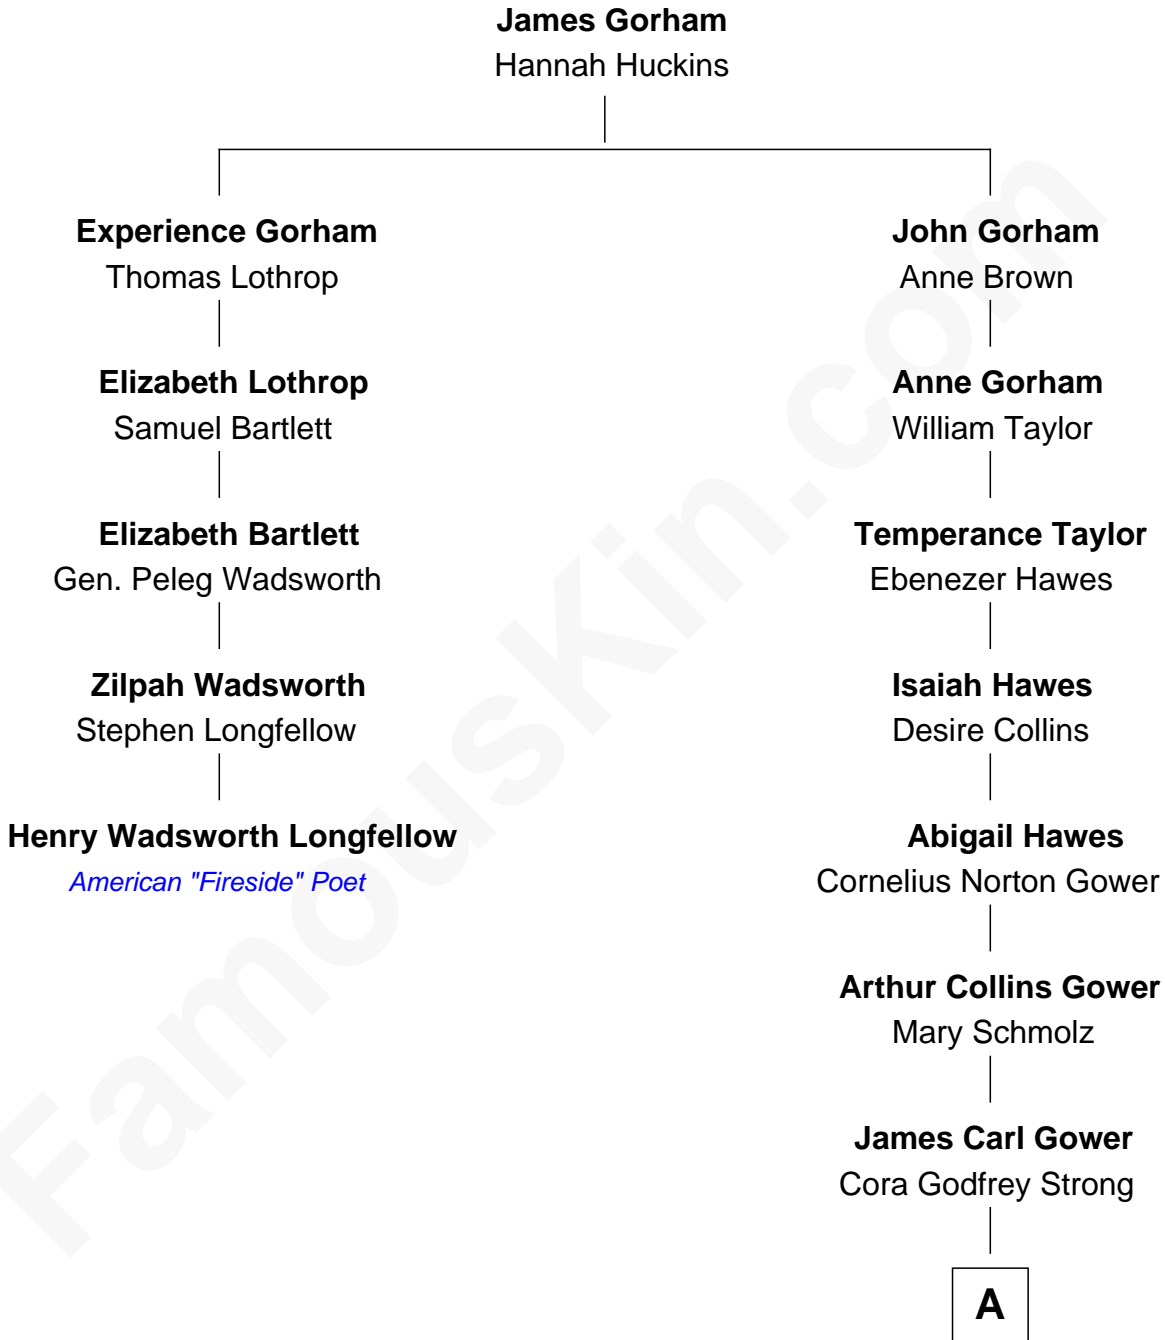

FamousKin.com
Relationship Chart of
Henry Wadsworth Longfellow
American "Fireside" Poet

4th cousin 5 times removed of

Sarah Palin
9th Governor of Alaska

A

—
Helen Louise Gower
Clement James Sheeran

—
Sarah Sheeran
Charles Richard Heath

—
Sarah Palin
9th Governor of Alaska

FamousKin.com