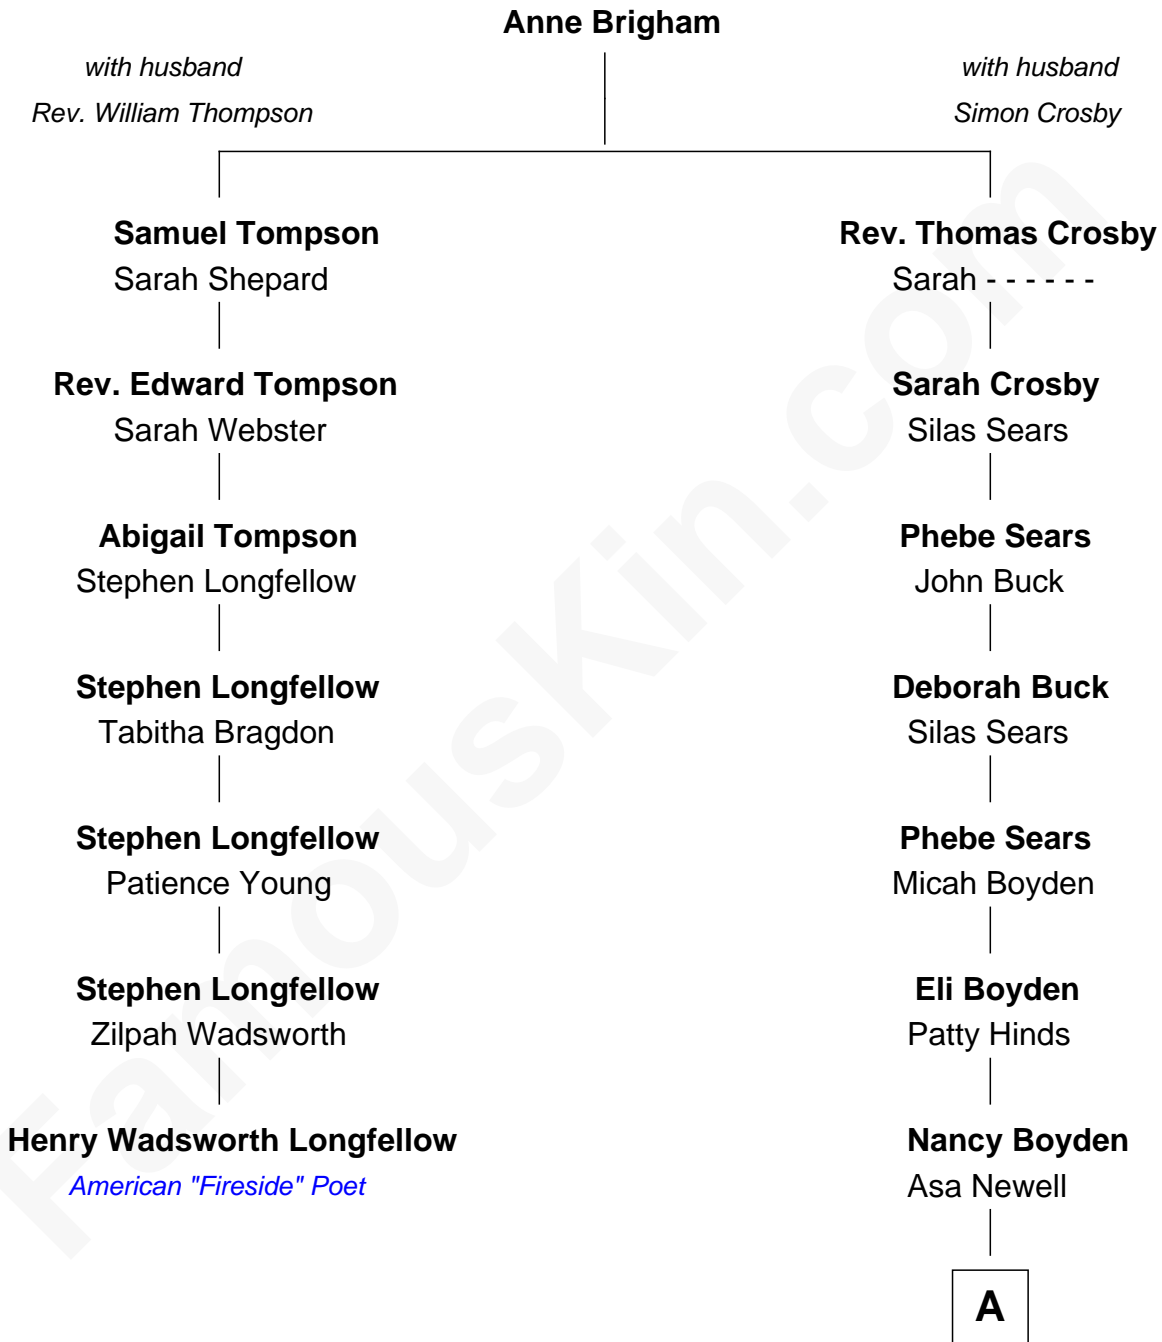

FamousKin.com
Relationship Chart of
Henry Wadsworth Longfellow
American "Fireside" Poet

6th cousin 5 times removed of
Sarah Palin
9th Governor of Alaska

A

—
Maria Nancy Newell

Thomas S. Ruddock

—
May Belle Ruddock

Henry Charles Brandt

—
Nellie Marie Brandt

Charles Francis Heath

—
Charles Richard Heath

Sarah Sheeran

—
Sarah Palin

9th Governor of Alaska