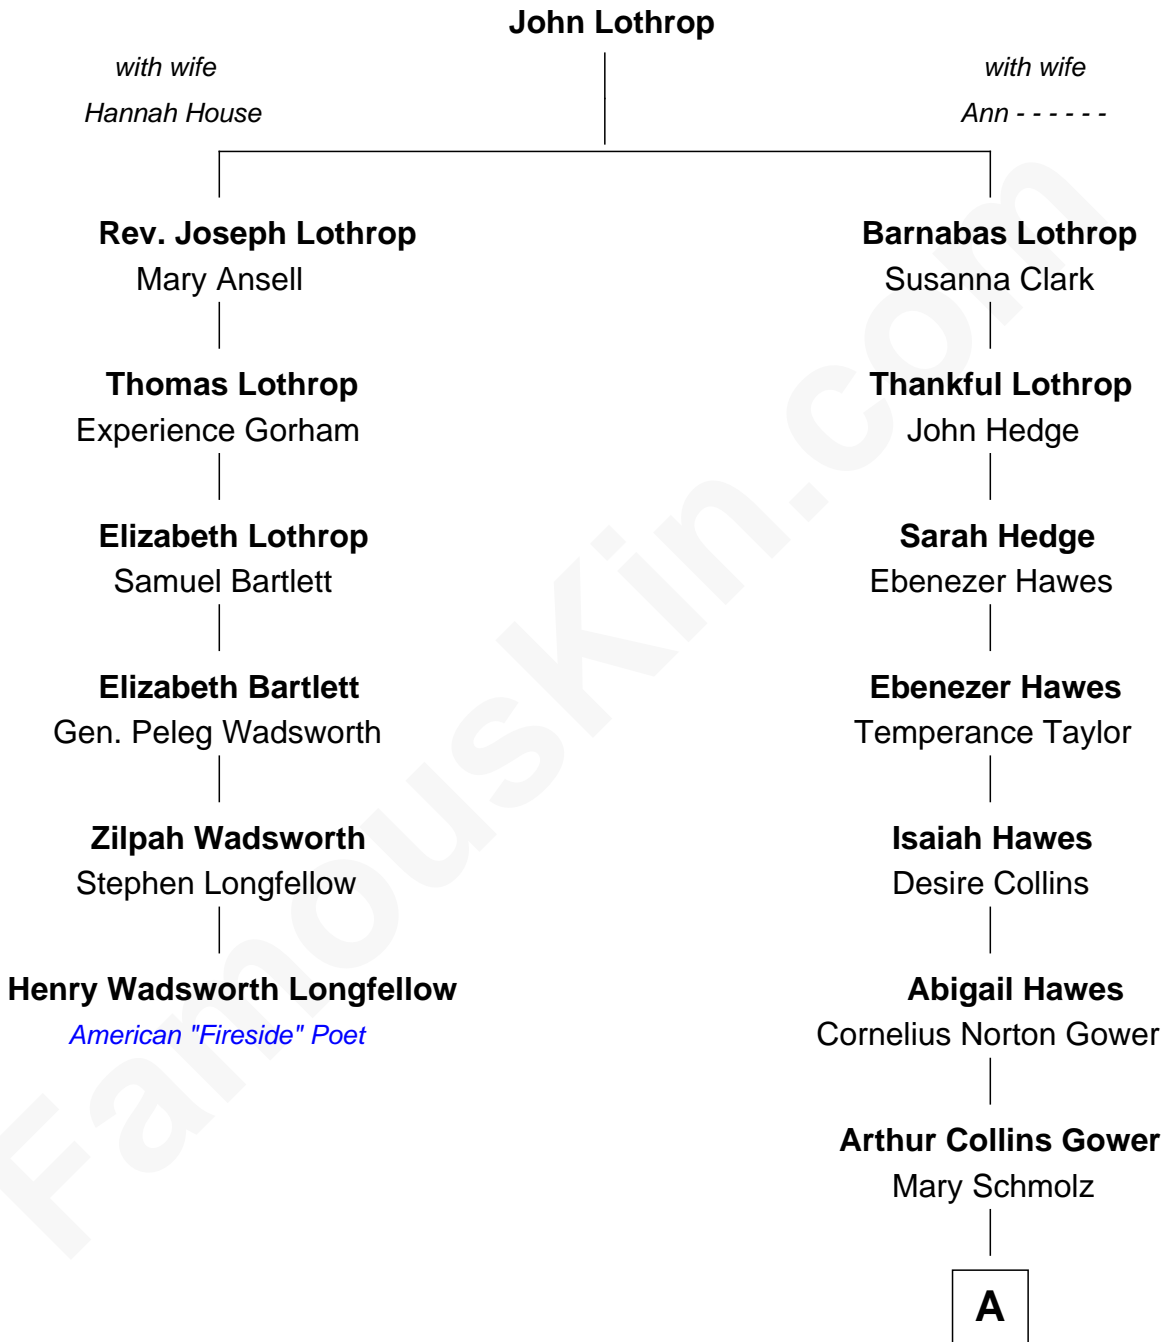

FamousKin.com
Relationship Chart of
Henry Wadsworth Longfellow
American "Fireside" Poet

5th cousin 5 times removed of
Sarah Palin
9th Governor of Alaska

A

James Carl Gower
Cora Godfrey Strong

Helen Louise Gower
Clement James Sheeran

Sarah Sheeran
Charles Richard Heath

Sarah Palin
9th Governor of Alaska