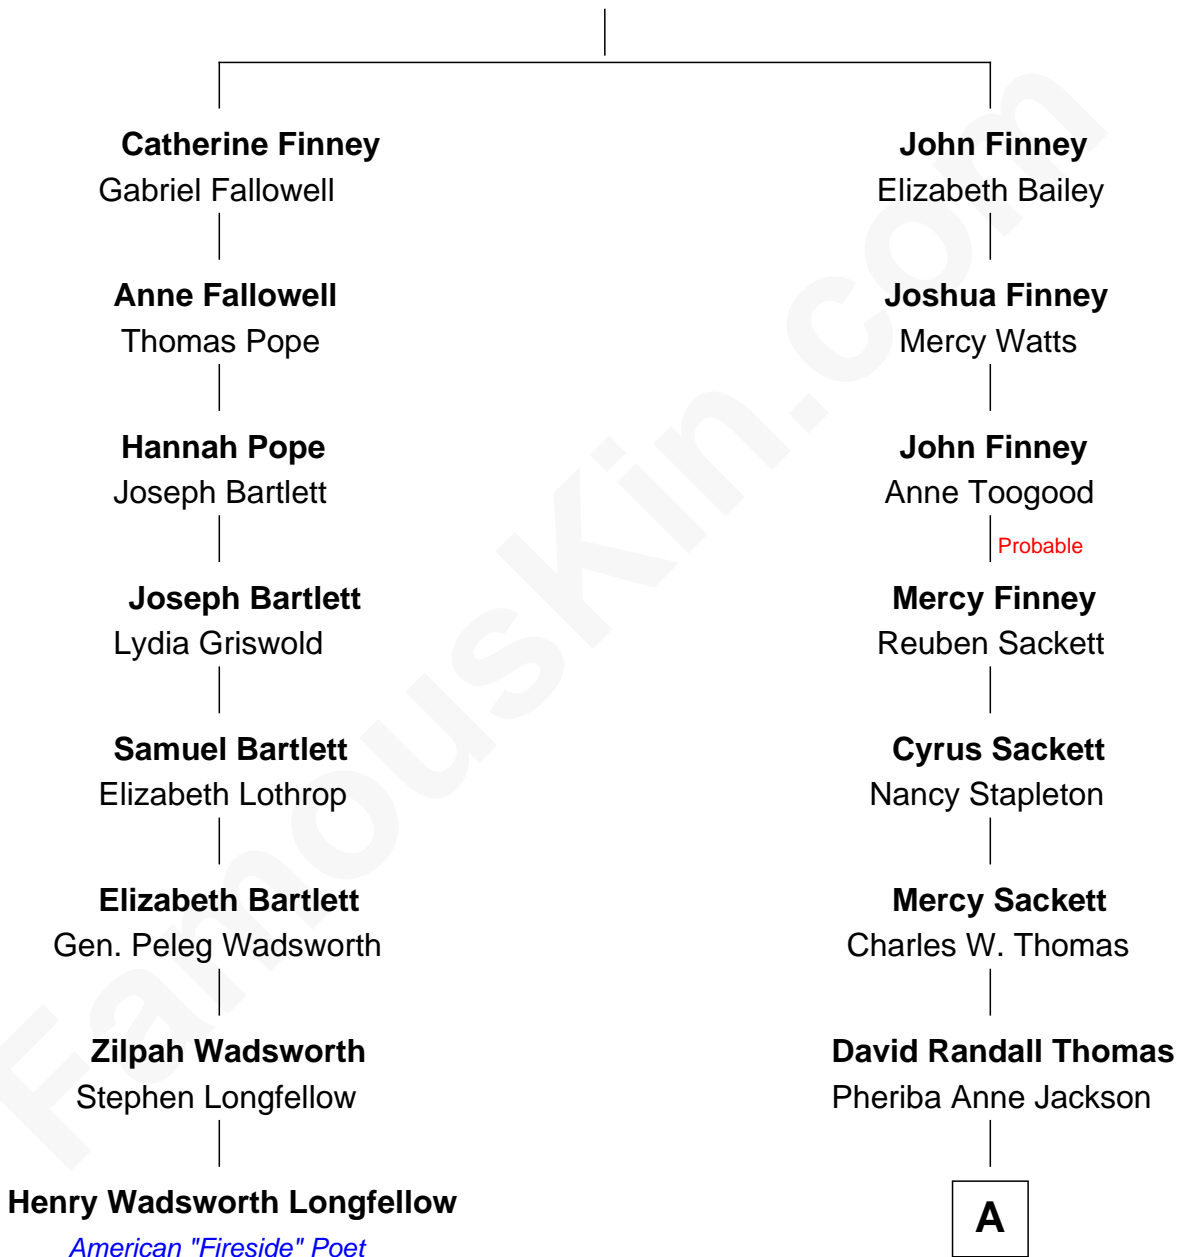

**FamousKin.com**  
**Relationship Chart of**  
**Henry Wadsworth Longfellow**  
*American "Fireside" Poet*

7th cousin 1 time removed of

**Lowell Thomas**  
*Radio and TV Commentator*

**Mrs. ----- Finney**  
 -----

**A**

|  
**Dr. Harry George Thomas**

Harriet May Wagner

|  
**Lowell Thomas**

*Radio and TV Commentator*

FamousKin.com