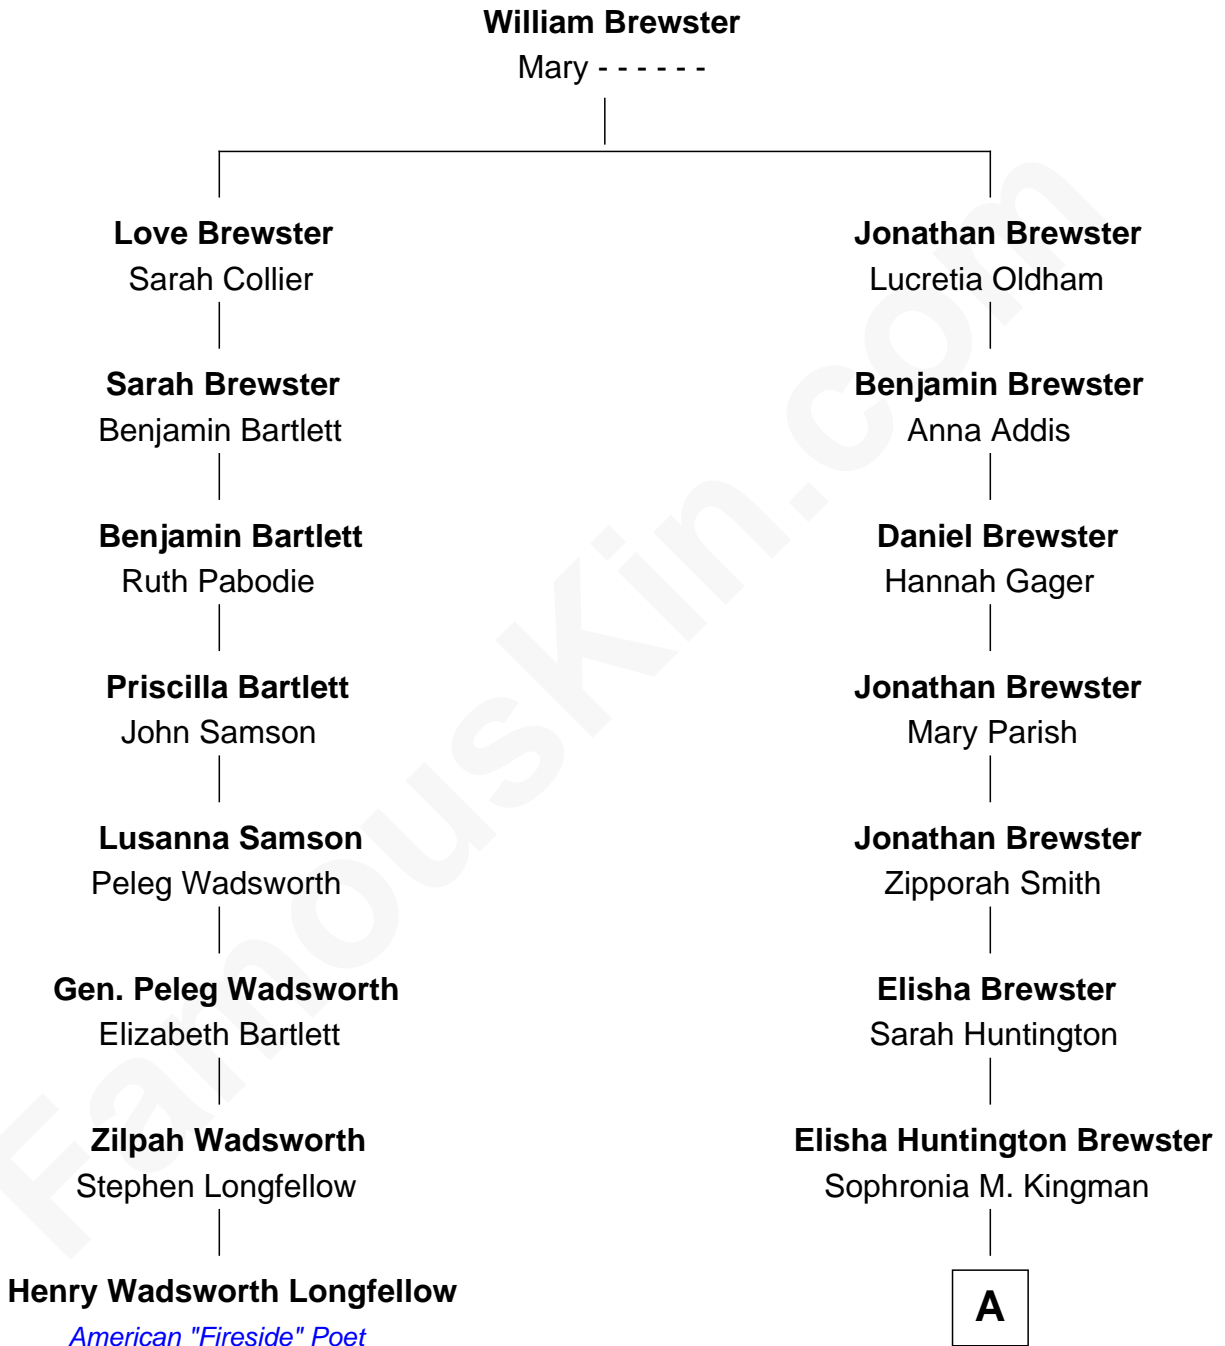

FamousKin.com

Relationship Chart of

Henry Wadsworth Longfellow

American "Fireside" Poet

7th cousin 4 times removed of

Jordana Brewster
TV and Movie Actress

A

Charles Kingman Brewster

Celina Sophia Baldwin

Kingman Brewster

Florence Foster Besse

Kingman Brewster

Mary Louise Phillips

Alden Brewster

Maria João Leão de Sousa

Jordana Brewster

TV and Movie Actress