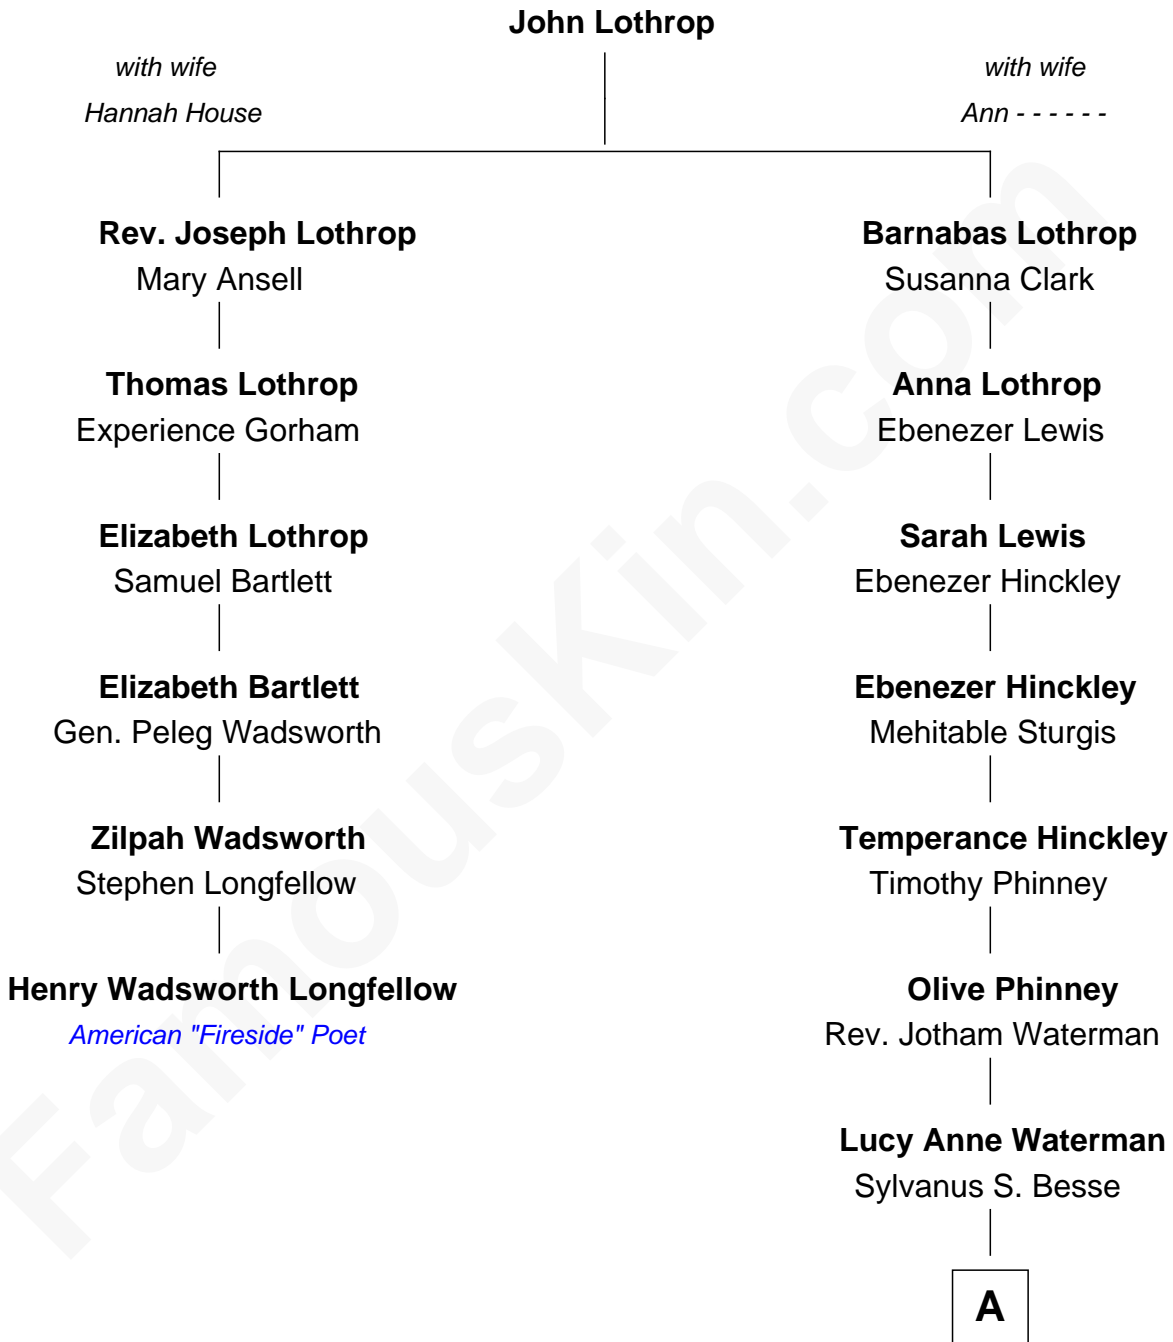

FamousKin.com
Relationship Chart of
Henry Wadsworth Longfellow
American "Fireside" Poet

5th cousin 6 times removed of

Jordana Brewster
TV and Movie Actress

A

Lyman Waterman Besse

Henrietta Louisa Seger

Florence Foster Besse

Kingman Brewster

Kingman Brewster

Mary Louise Phillips

Alden Brewster

Maria João Leão de Sousa

Jordana Brewster

TV and Movie Actress