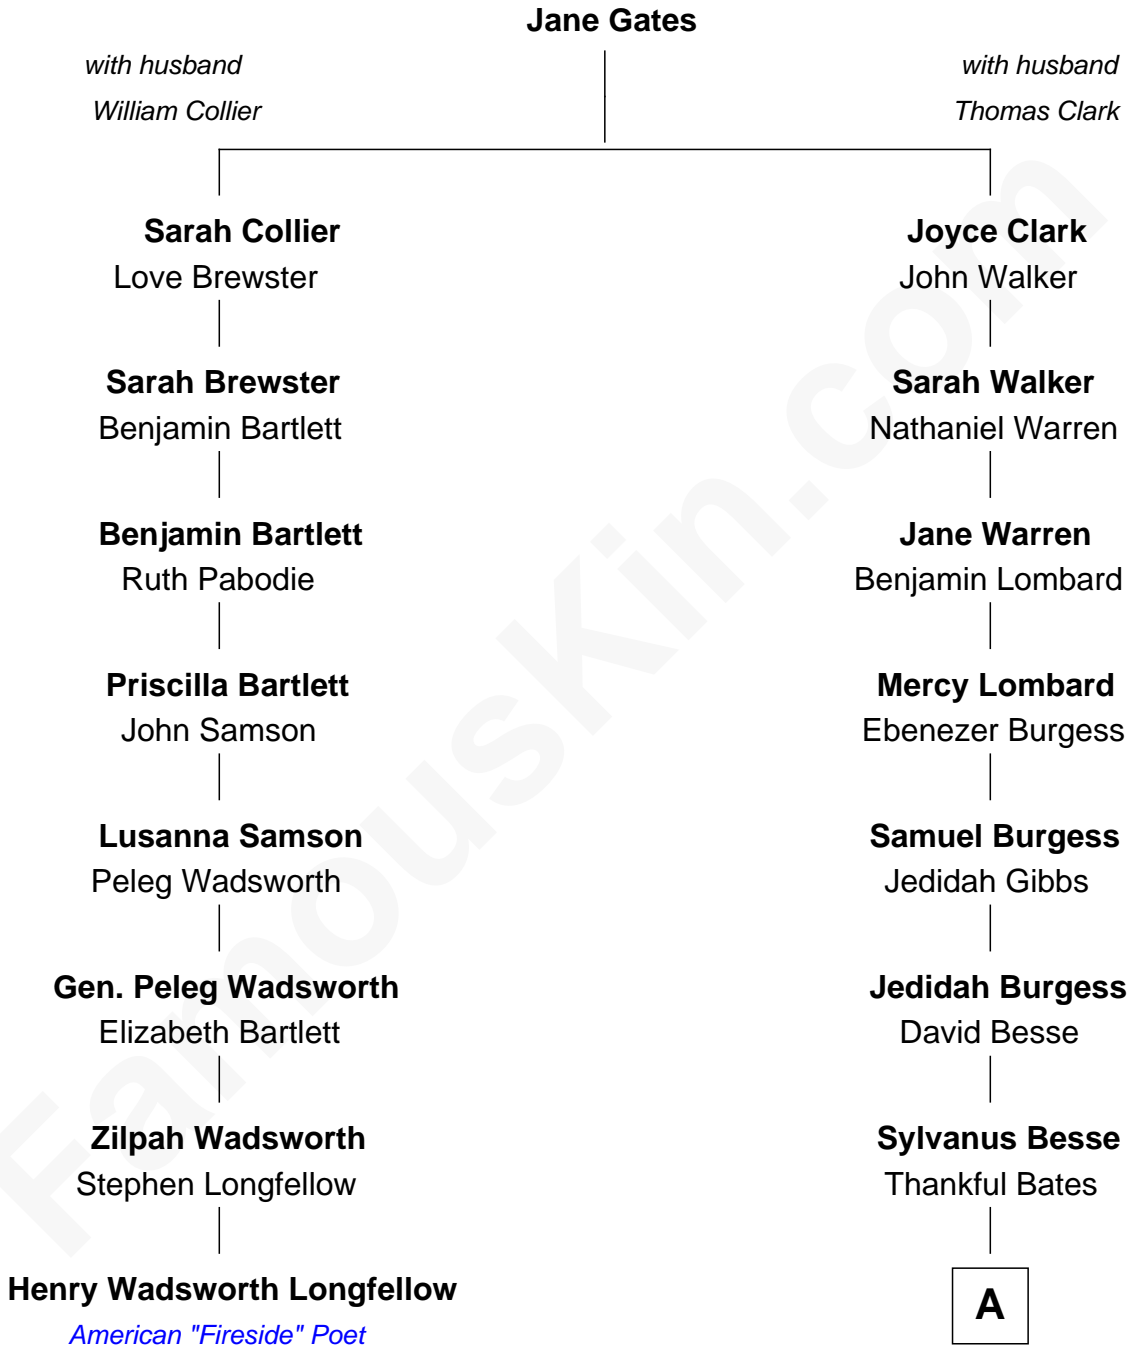

**FamousKin.com**  
**Relationship Chart of**  
**Henry Wadsworth Longfellow**  
*American "Fireside" Poet*

7th cousin 5 times removed of

**Jordana Brewster**  
*TV and Movie Actress*

**A**

**Sylvanus S. Besse**

Lucy Anne Waterman

**Lyman Waterman Besse**

Henrietta Louisa Seger

**Florence Foster Besse**

Kingman Brewster

**Kingman Brewster**

Mary Louise Phillips

**Alden Brewster**

Maria João Leão de Sousa

**Jordana Brewster**

*TV and Movie Actress*