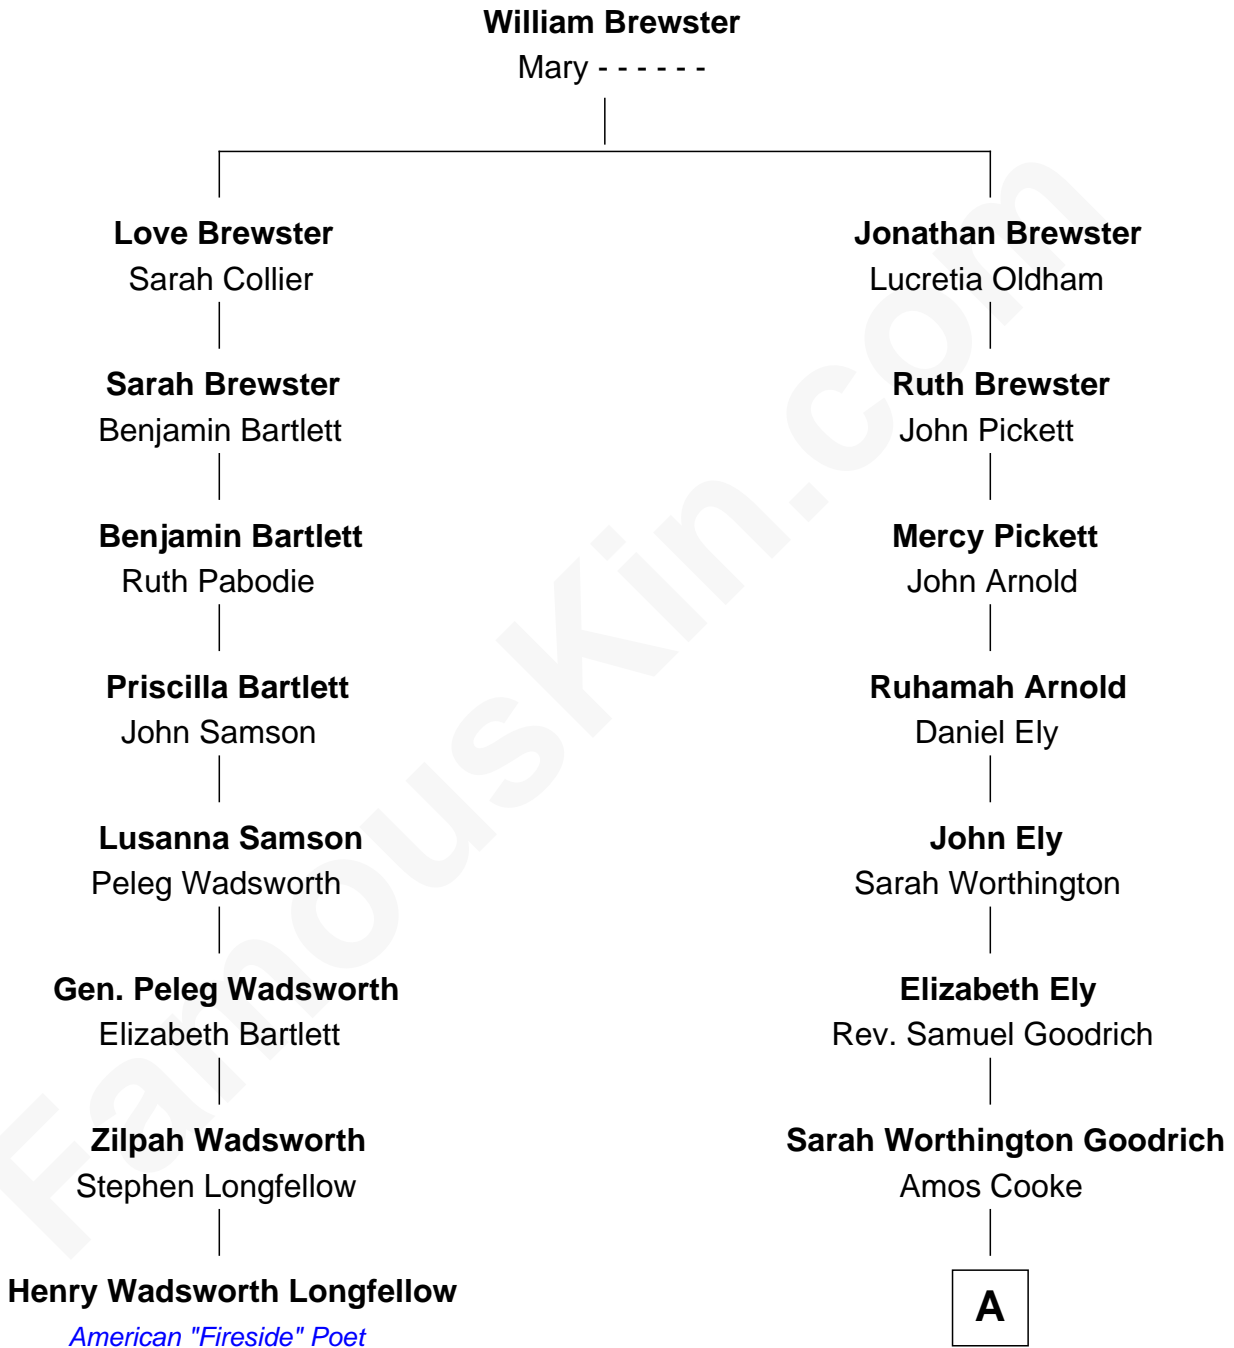

**FamousKin.com**  
**Relationship Chart of**  
**Henry Wadsworth Longfellow**  
*American "Fireside" Poet*

7th cousin 4 times removed of

**Endicott Peabody**  
*62nd Governor of Massachusetts*

**A**

**Elizabeth Cooke**

Richard Wayne Stites

**Elizabeth Wolcott Stites**

Cortlandt Parker

**Mary Frances Parker**

Henry Parkman

**Mary Elizabeth Parkman**

Rt. Rev. Malcolm Endicott Peabody

**Endicott Peabody**

*62nd Governor of Massachusetts*

FamousKin.com